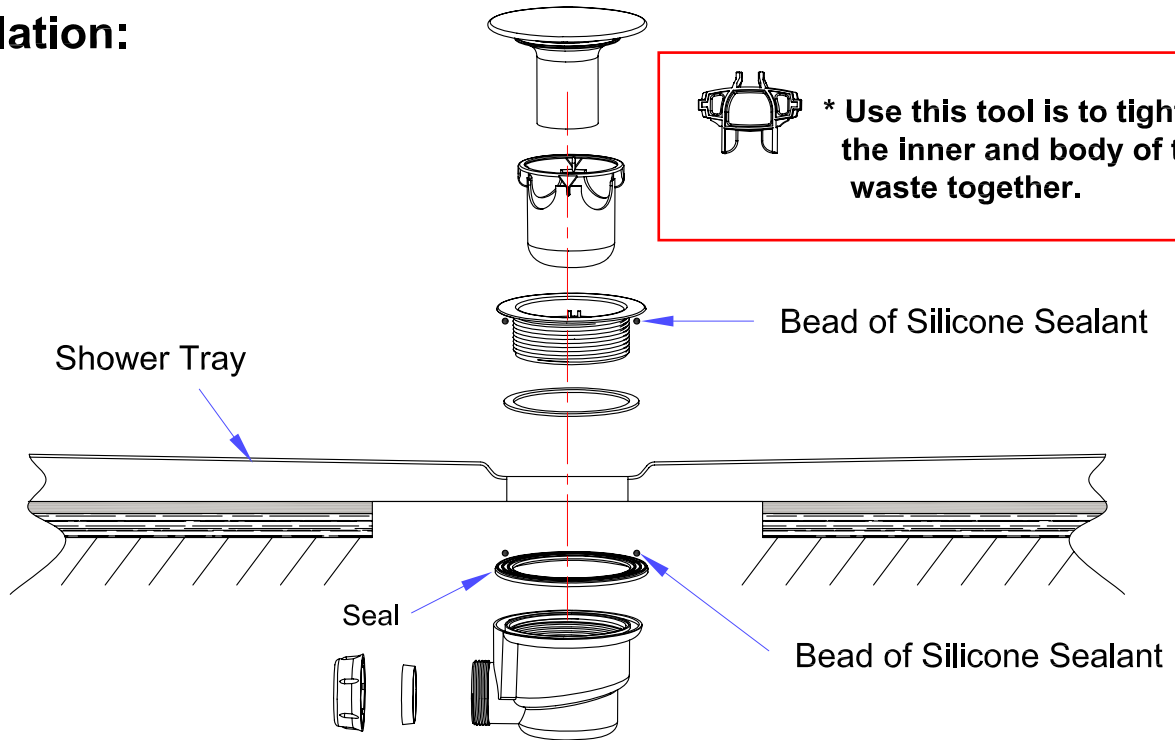

# FAST FLOW SHOWER WASTE CHR INSTRUCTION

### Maintenance:

- Remove the waste cover.
- Remove the inner filter.
- Clean with hot soapy water.
- Re-assemble in reverse order.