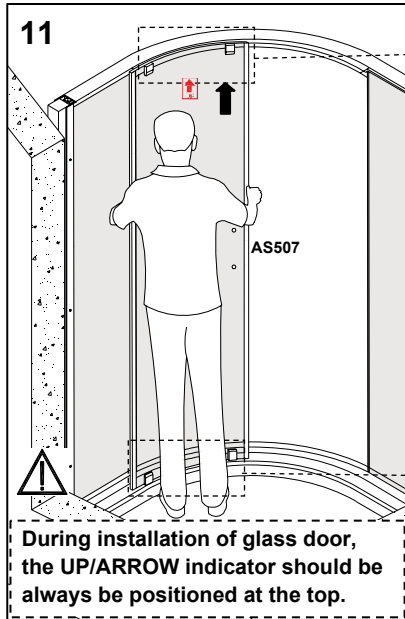

Only if adjustment is required.