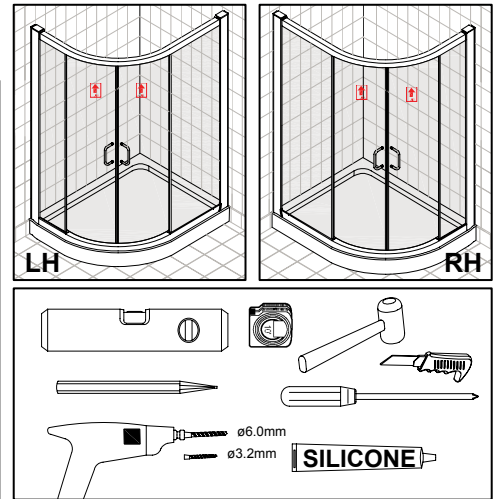

ATLAS 1200 OFFSET QUADRANT

	AS506	AS507	AS63	AS65	AS66	AS67	AS14
	1x	1x	2x	2x	2x	2x	1x
	AS02	AS04	AS88	AS06	AS68	AS69	AS70
6x	6x ST4 *50mm	4x ST4 *30mm	6x ST4 *12mm	1x	1x	2x	2x

The tray should be installed by a suitably qualified person. The tray should be level, the walls should be tiled down to the tray, and the horizontal gap between the tiles and tray must be sealed with silicone sealant to ensure water-tightness.