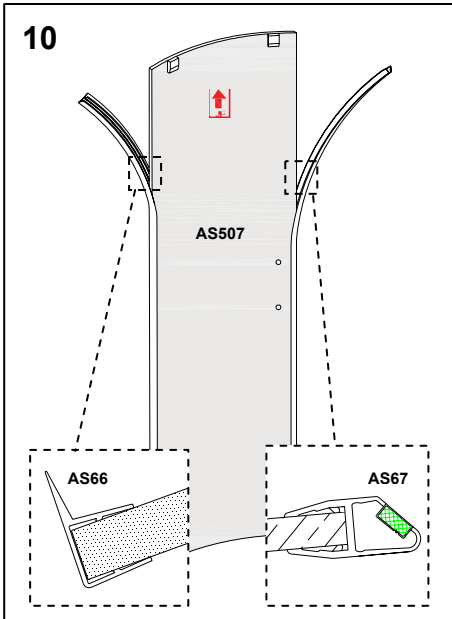

Only if adjustment is required.