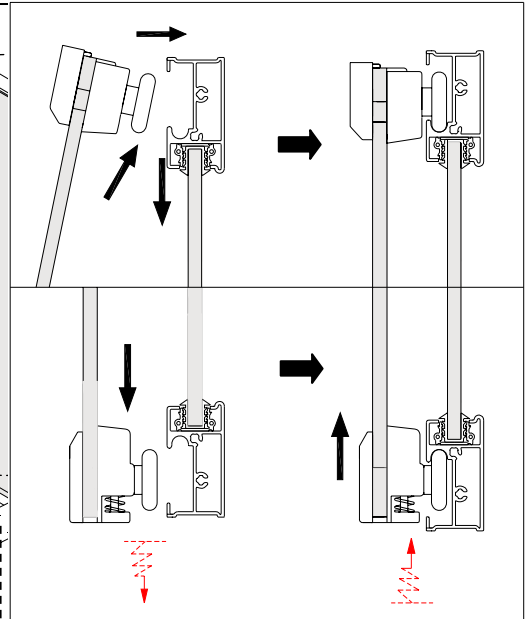

ATLAS 1200 OFFSET QUADRANT

	AS506	AS507	AS63	AS65	AS66	AS67	AS14
	1x	1x	2x	2x	2x	2x	1x
	AS02	AS04	AS88	AS06	AS68	AS69	AS70
6x	6x ST4 *50mm	4x ST4 *30mm	6x ST4 *12mm	1x	1x	2x	2x

The tray should be installed by a suitably qualified person. The tray should be level, the walls should be tiled down to the tray, and the horizontal gap between the tiles and tray must be sealed with silicone sealant to ensure water-tightness.

-
-
-
-
-
-
-
-
-

Only if adjustment is required.