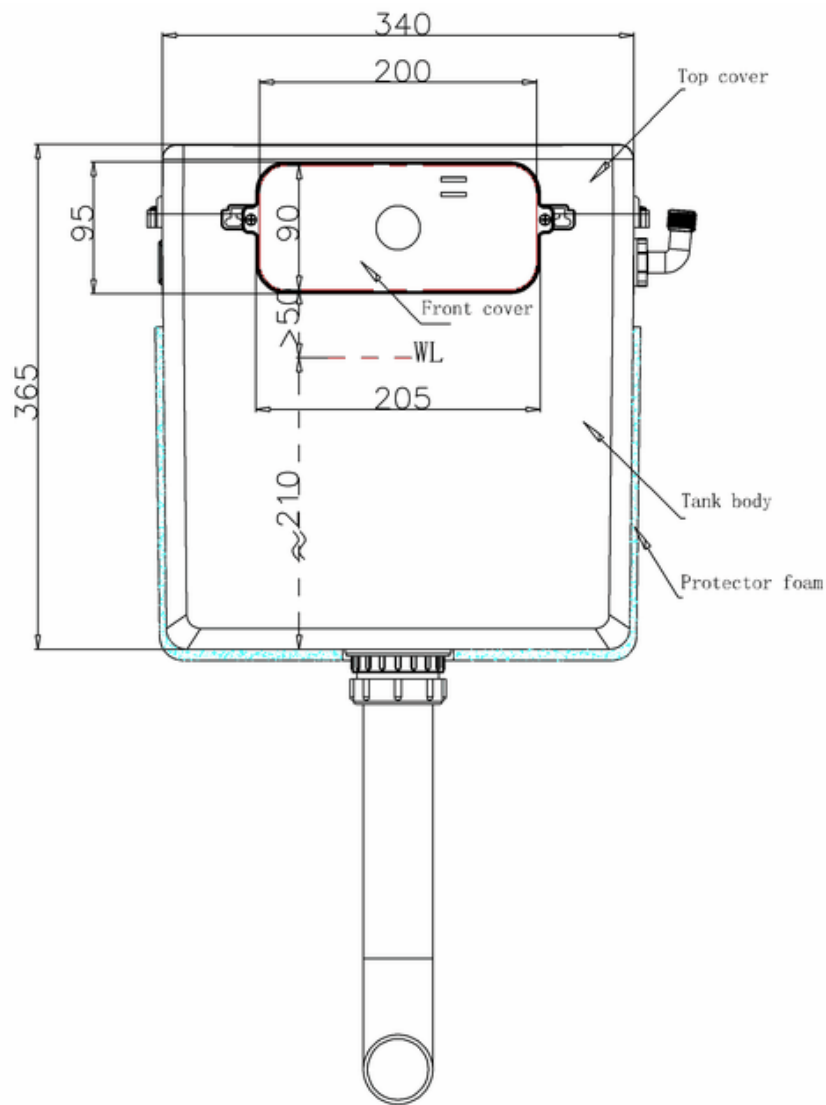

**bathstore**

## 41100060170 - MyRoom DUAL CONCEALED CISTERN POLY JACKET FRONT TOP ACCESS 340x365x145

bathstore

# 41405010810 - MyPlan 600 BACK TO WALL WC UNIT GLOSS WHITE EXC FITTING W600 D305 H820