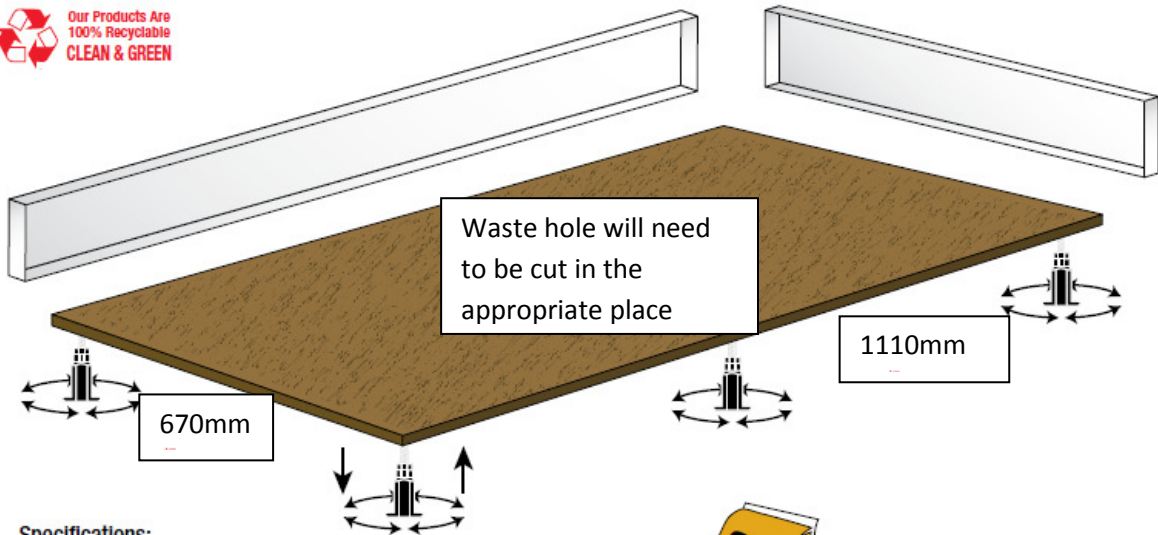

# FRAME & PANEL FOR EVERSTONE RESIN 1200 x 760 SHOWER TRAY

44400023110

### Specifications:

PLINTH - 18mm marine ply with CNC routed leg and waste outlet positions.

LEG FASTENER - Steel threaded M12 fastener.

LEGS - Steel allthread M12 stud with 2 half nuts per leg.

FOOT - Hexagonal M12 heavy duty plastic.