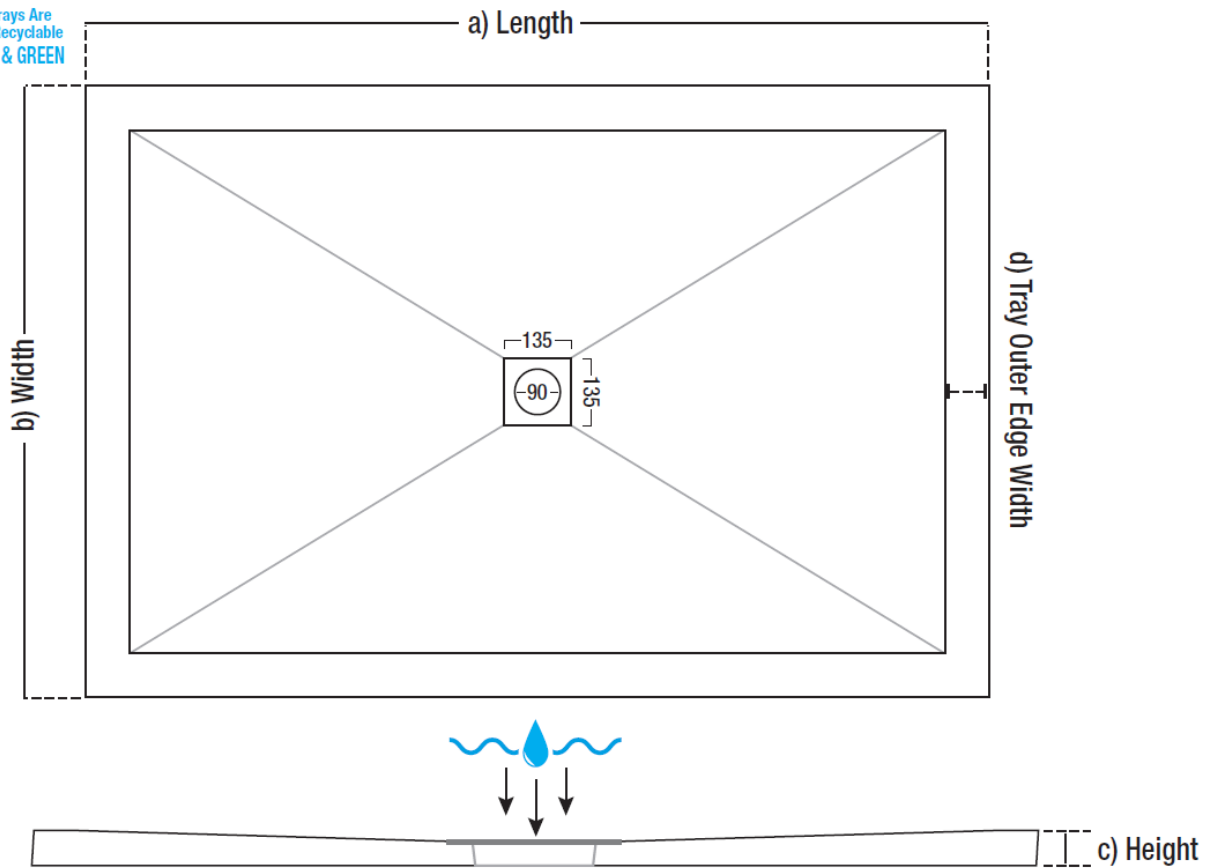

EVERSTONE RESIN 1400 x 900 SHOWER  
TRAY WHT H25

44400020580

rays Are  
recyclable  
& GREEN

Dimensions (mm):

a = 1398

b = 898

c = 24-27

d = 60