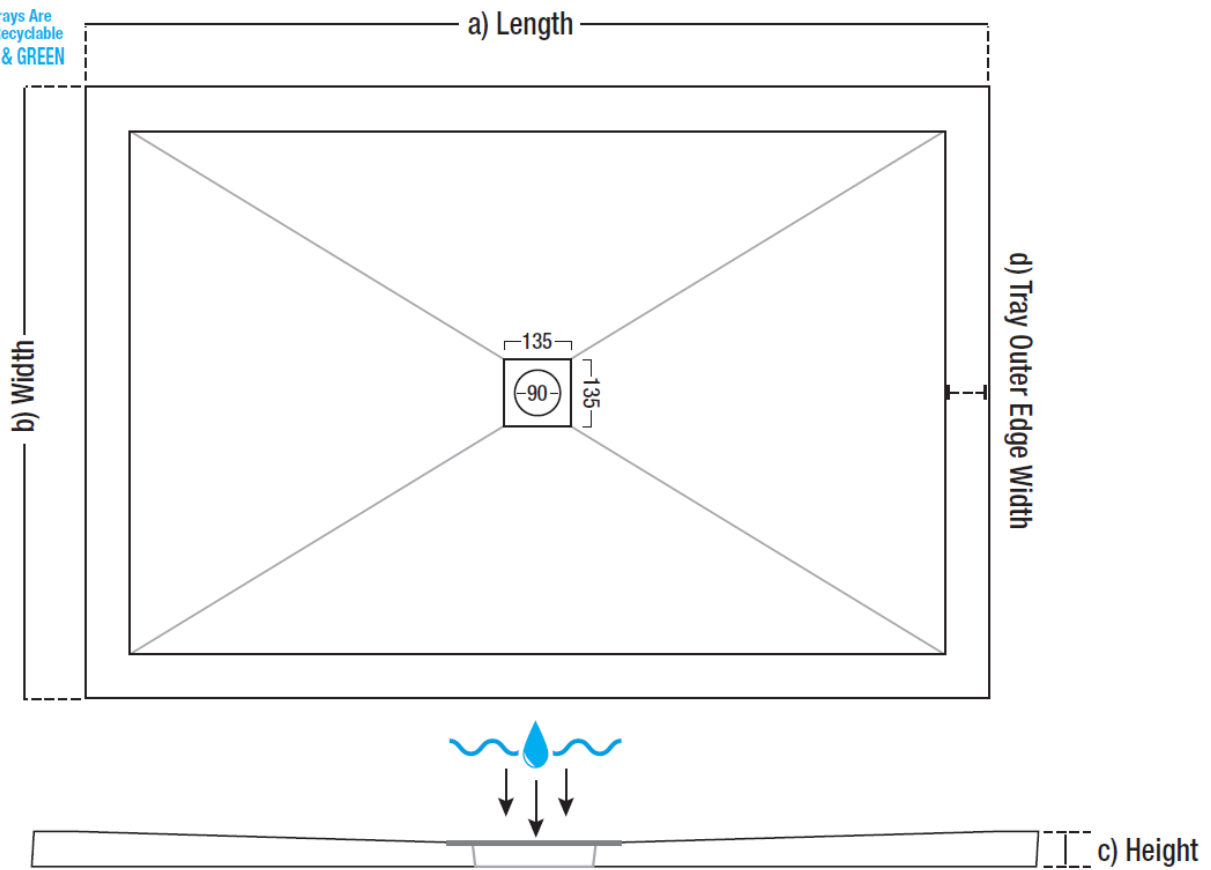

EVERSTONE RESIN 1200 x 800 SHOWER  
TRAY WHT H25

44400020560

rays Are  
recyclable  
& GREEN

Dimensions (mm):

a = 1198

b = 798

c = 24-27

d = 60