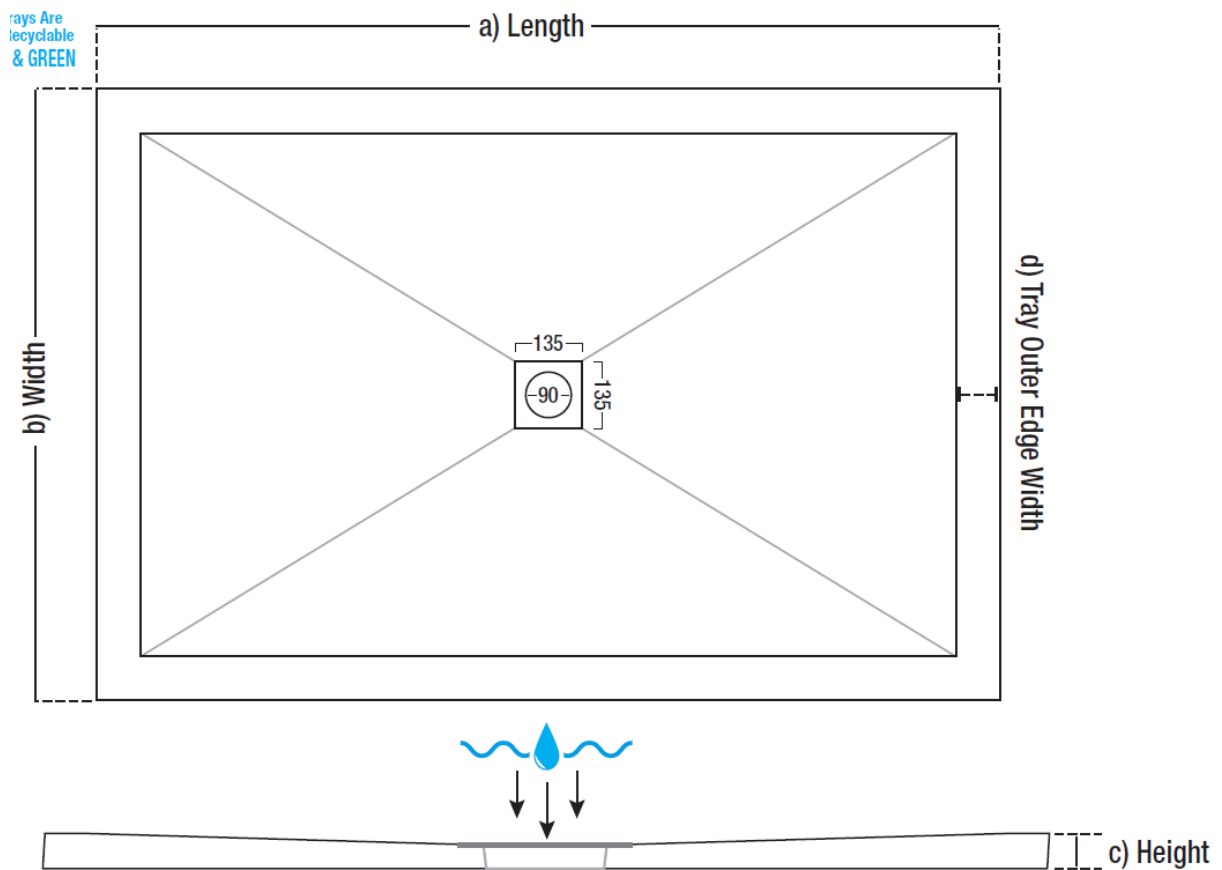

EVERSTONE RESIN 1200 x 760 SHOWER
TRAY WHT H25

44400020550

Dimensions (mm):

a = 1198

b = 758

c = 24-27

d = 60