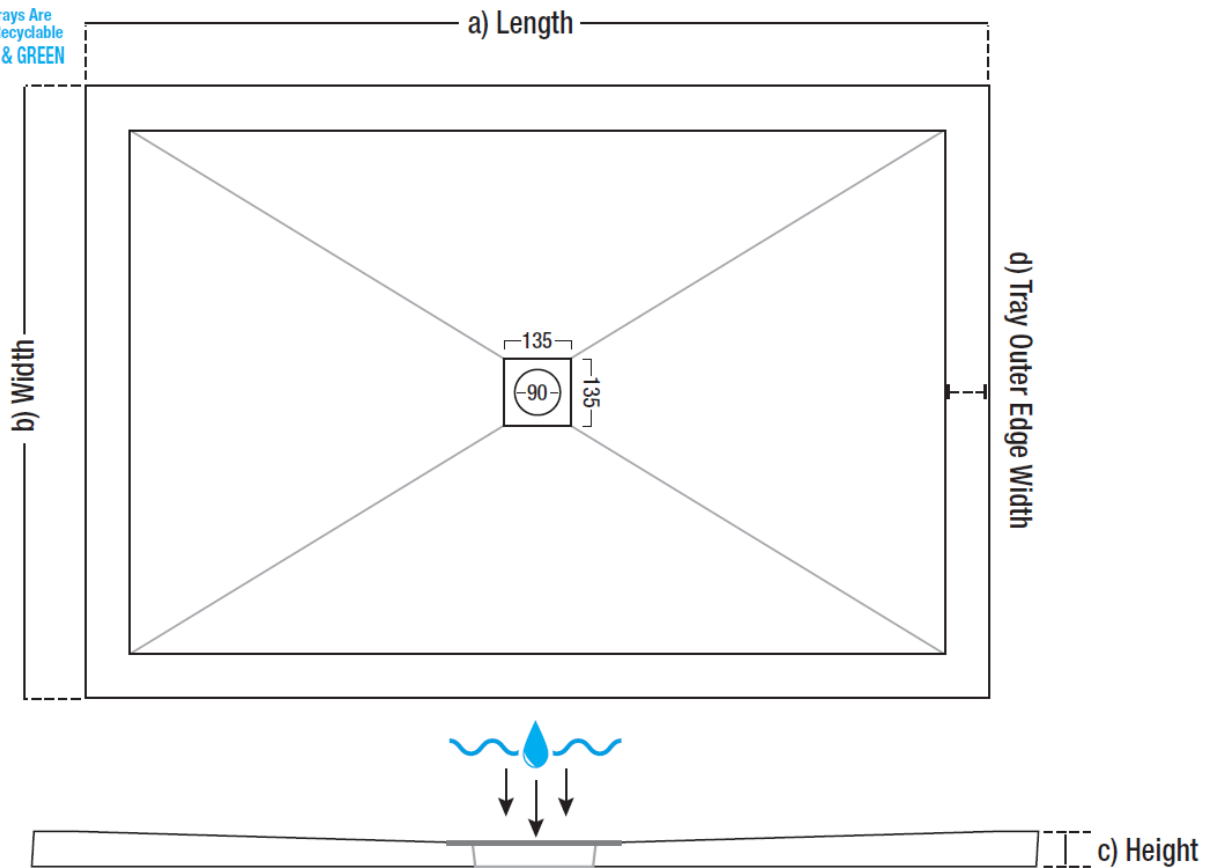

**bath
store**

**EVERSTONE RESIN 1100 x 800 SHOWER
TRAY WHT H25**

44400020530

rays Are
recyclable
& GREEN

Dimensions (mm):

a = 1098

b = 798

c = 24-27

d = 60