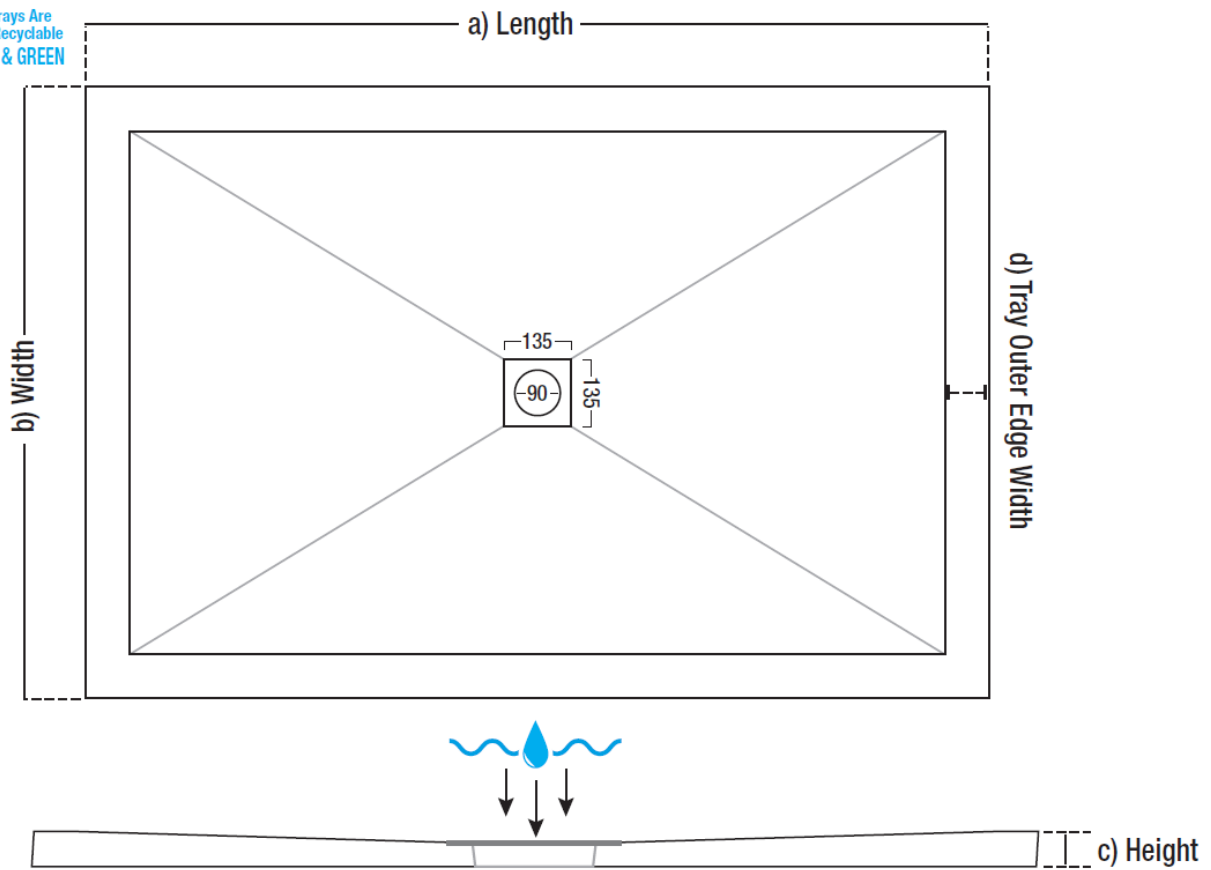

EVERSTONE RESIN 1000 x 900  
SHOWER TRAY WHT H25

44400020520

rays Are  
recyclable  
& GREEN

Dimensions (mm):

a = 998

b = 898

c = 24-27

d = 60