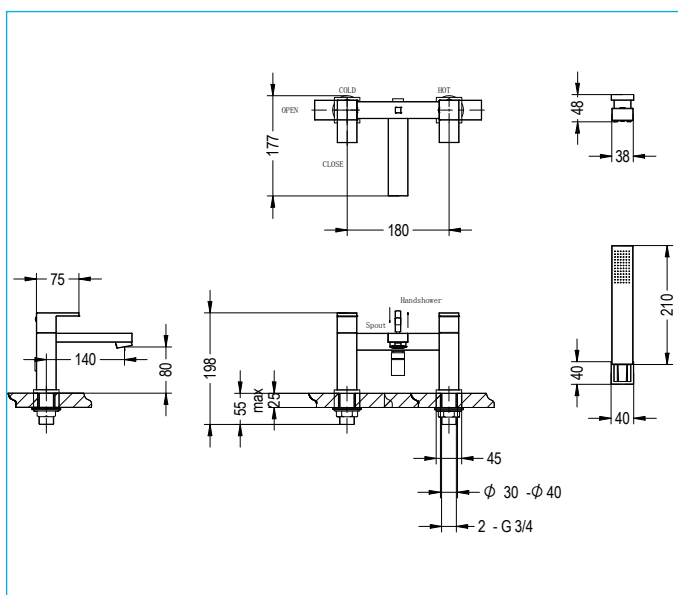

BLADE DECK MOUNTED BATH SHOWER MIXER

ILLUSTRATED

20007015840 BLADE DECK MOUNTED BATH SHOWER MIXER

CONFIGURATION OPTIONS

MATERIAL

Brass Zinc Alloy

STANDARDS

BS EN 200
BS EN 817

NET WEIGHTS

Bath shower mixer 2.6kg

COLOURS AND FINISHES

Chrome plated

SPECIAL NOTES

FEATURES

Flexible tails included Contemporary style

Flow Rate (litres per minute)	0.2 bar	0.5 bar	1 bar	2 bar	3 bar
Bath spout	7.9	9.5	14.4	21.5	27
Handset	7.4	8.9	13.6	20.4	25.4