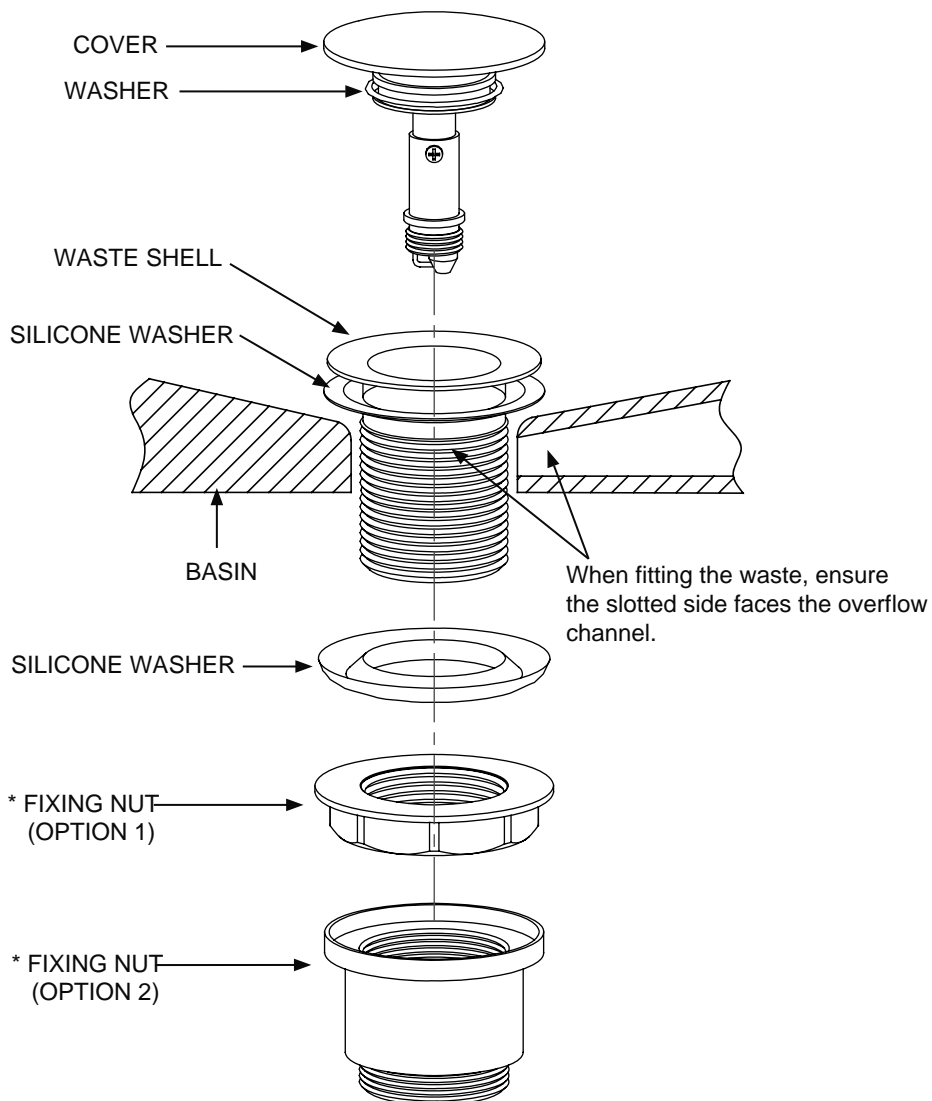

BASIN CLICK CLACK WASTE-UNSLOTTED CHROME

20004011220

Maintenance

We do NOT recommend you use any household cleaners to clean the product. The product should only be cleaned with soapy water, rinsed with clean water, and dried with a soft cloth.