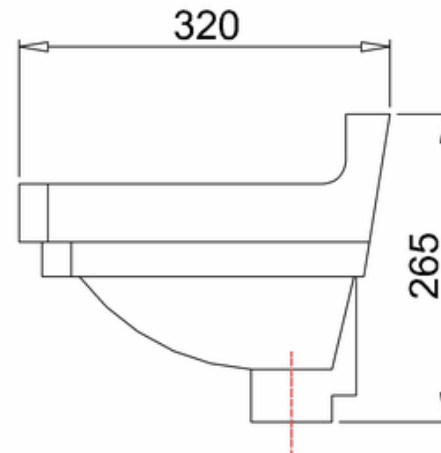

bathstore

20005000160 - Savoy Edwardian Cloakroom Basin 510mm 2TH

bathstore

2005000780 - NEW SAVOY 510 CLOAKROOM BASIN STAND CHR WITH GLASS SHELF MK2 XR-134