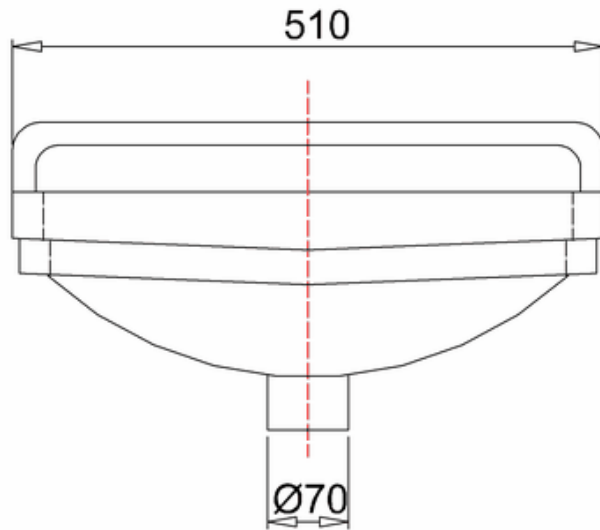

bathstore

20005000160 - Savoy Edwardian Cloakroom Basin 510mm 2TH

bathstore

2005000780 - NEW SAVOY 510 CLOAKROOM BASIN STAND CHR WITH GLASS SHELF MK2 XR-134