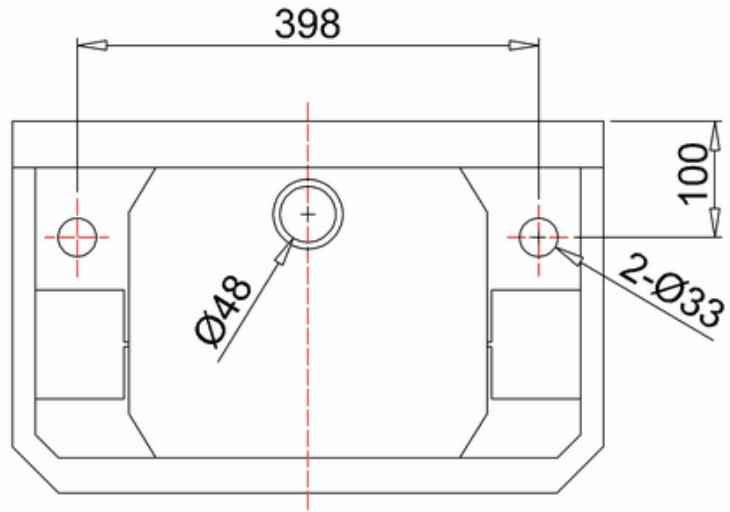

bathstore

20005000160 - Savoy Edwardian Cloakroom Basin 510mm 2TH

bathstore

2005000780 - NEW SAVOY 510 CLOAKROOM BASIN STAND CHR WITH GLASS SHELF MK2 XR-134