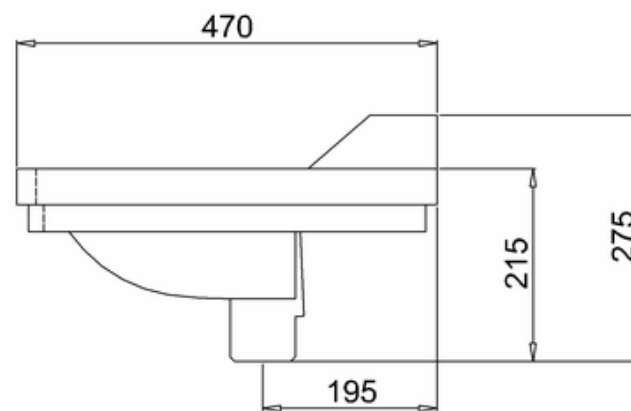

bathstore

20005000100 - Savoy Edwardian basin 560mm 1TH

bathstore

20005000760 - NEW SAVOY 560/575 BASIN STAND CHR WITH GLASS SHELF MK2 XR-133