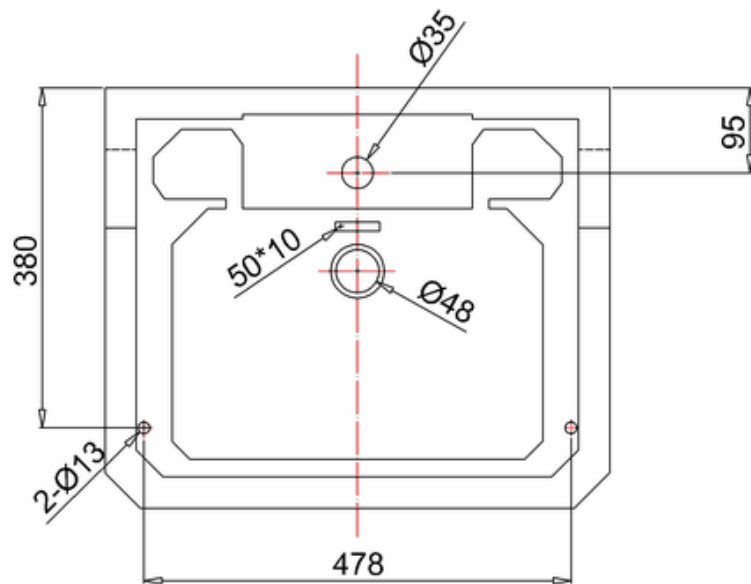

bathstore

20005000100 - Savoy Edwardian basin 560mm 1TH

bathstore

20005000760 - NEW SAVOY 560/575 BASIN STAND CHR WITH GLASS SHELF MK2 XR-133