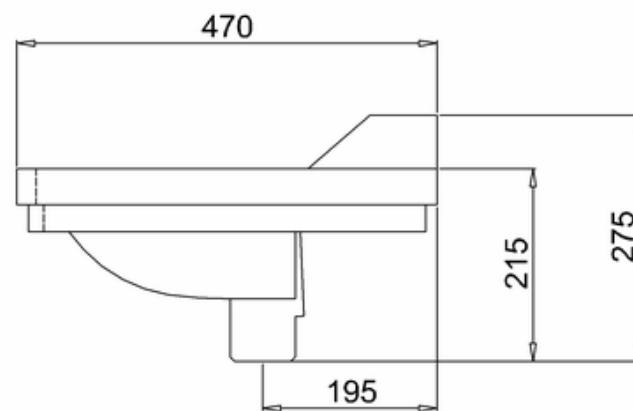

bathstore

20005000100 - Savoy Edwardian basin 560mm 1TH

20005000760 - NEW SAVOY 560/575 BASIN STAND CHR WITH GLASS SHELF MK2 XR-133