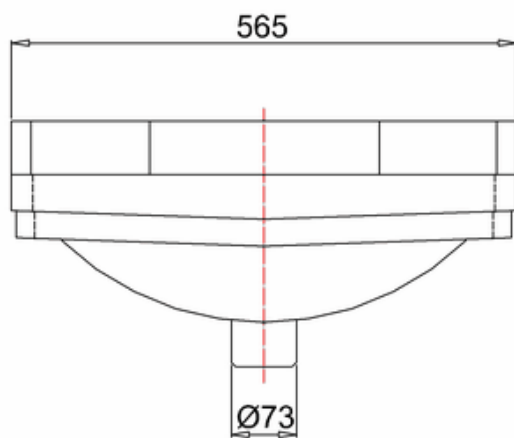

bathstore

20005000100 - Savoy Edwardian basin 560mm 1TH

bathstore

20005000760 - NEW SAVOY 560/575 BASIN STAND CHR WITH GLASS SHELF MK2 XR-133