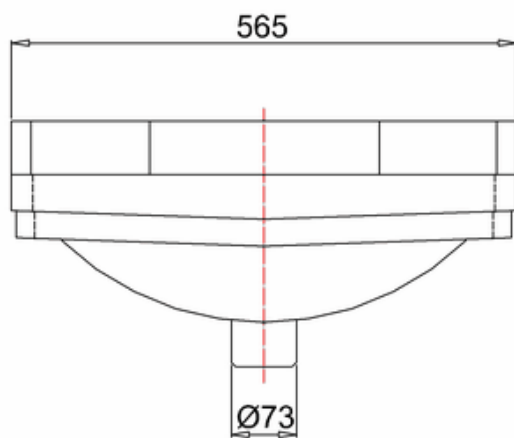

bathstore

20005000100 - Savoy Edwardian basin 560mm 1TH

20005000760 - NEW SAVOY 560/575 BASIN STAND CHR WITH GLASS SHELF MK2 XR-133