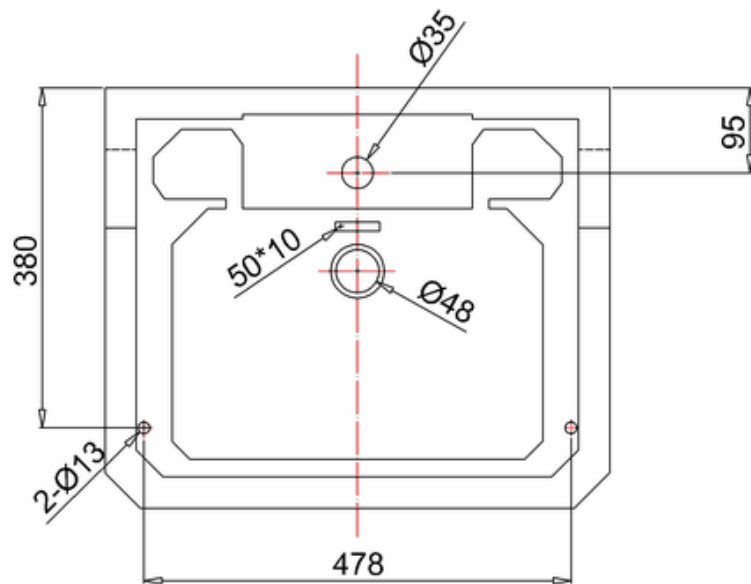

bathstore

20005000100 - Savoy Edwardian basin 560mm 1TH

20005000760 - NEW SAVOY 560/575 BASIN STAND CHR WITH GLASS SHELF MK2 XR-133