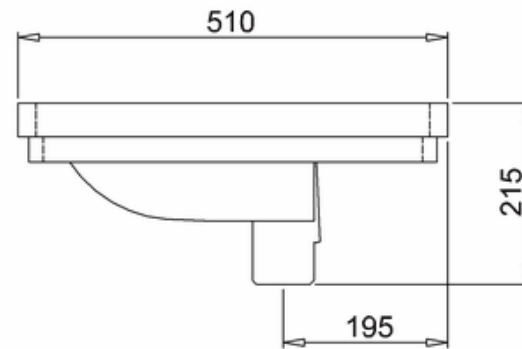

### 20005000010 - Savoy Victorian Basin 610mm 1TH

bathstore