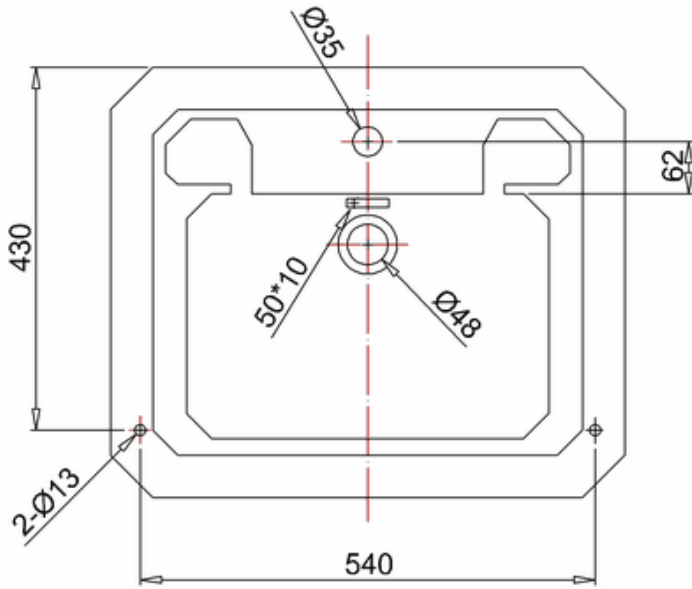

### 20005000010 - Savoy Victorian Basin 610mm 1TH

bathstore