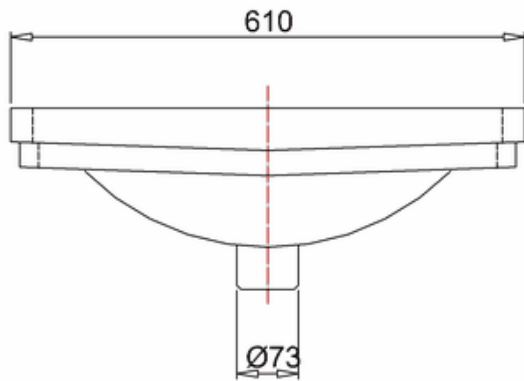

### 20005000010 - Savoy Victorian Basin 610mm 1TH

bathstore