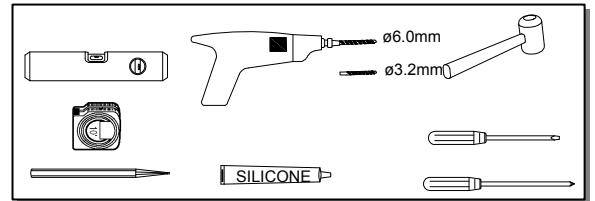

**ATLAS BATH SCREEN CHROME FRAME
CLEAR GLASS**

⚠ Only if adjustment is required.

The frame drains internally. Silicone should only be applied on the outside and not to the inside of the frame.