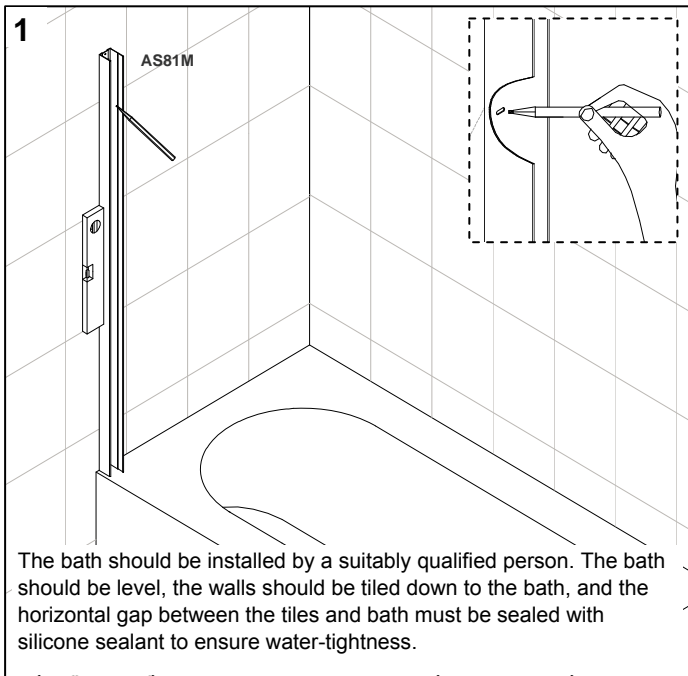

**ATLAS BATH SCREEN CHROME FRAME
CLEAR GLASS**

⚠ Only if adjustment is required.