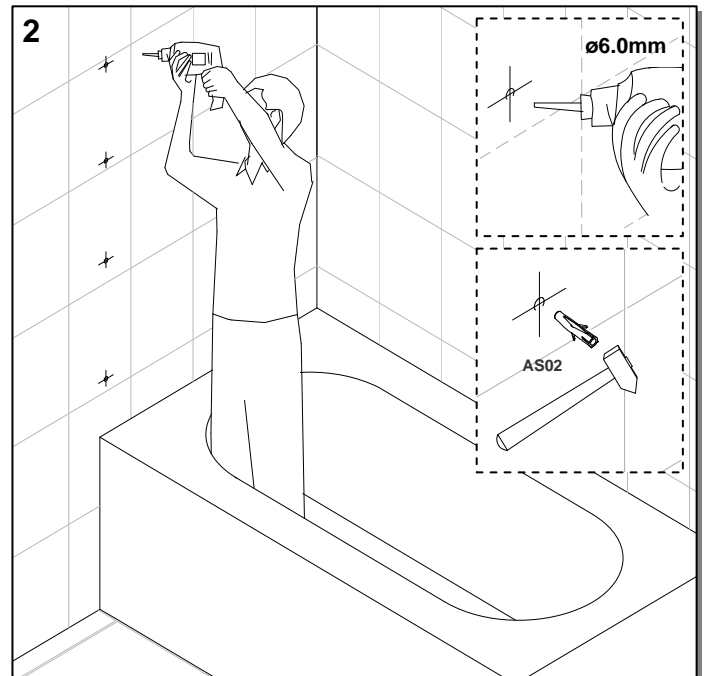

**ATLAS BATH SCREEN CHROME FRAME
CLEAR GLASS**

⚠ Only if adjustment is required.

The frame drains internally. Silicone should only be applied on the outside and not to the inside of the frame.