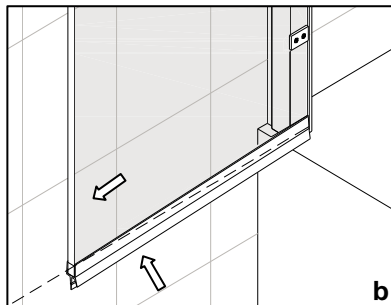

**ATLAS BATH SCREEN CHROME FRAME
CLEAR GLASS**

⚠ Only if adjustment is required.

The frame drains internally. Silicone should only be applied on the outside and not to the inside of the frame.