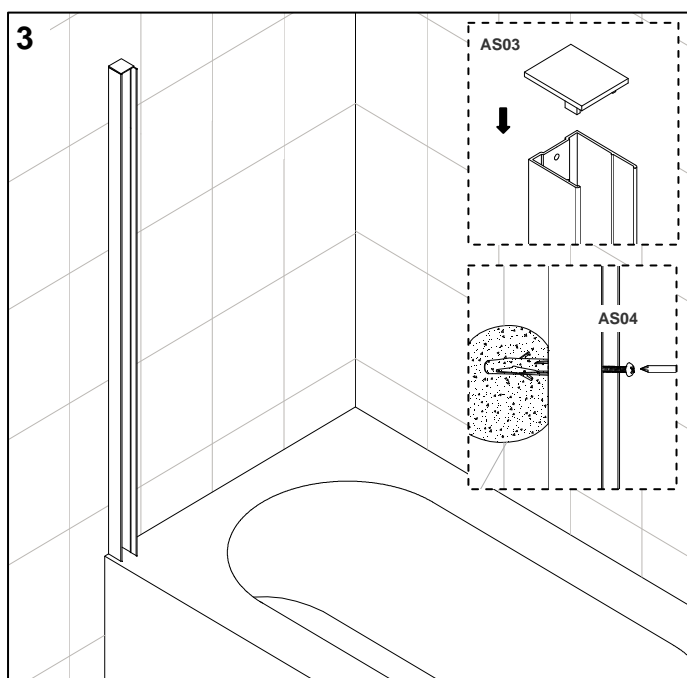

**ATLAS BATH SCREEN CHROME FRAME
CLEAR GLASS**

⚠ Only if adjustment is required.

The frame drains internally. Silicone should only be applied on the outside and not to the inside of the frame.