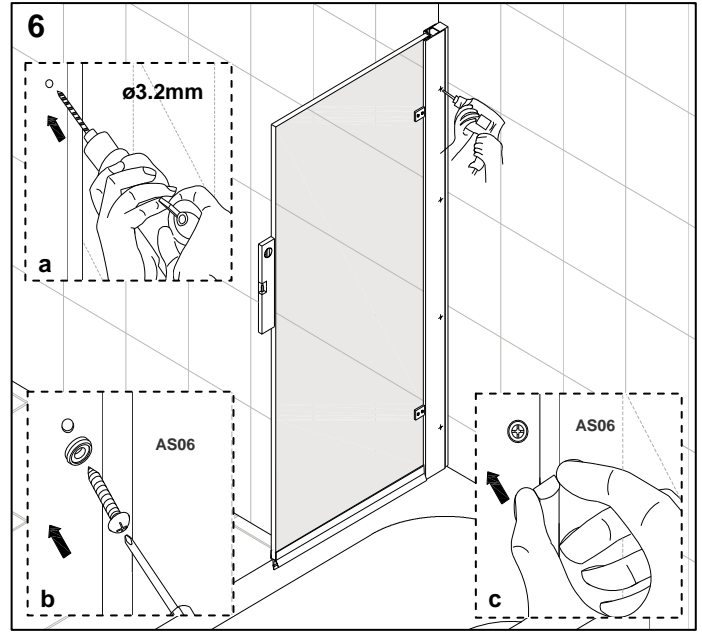

**ATLAS BATH SCREEN CHROME FRAME
CLEAR GLASS**

⚠ Only if adjustment is required.