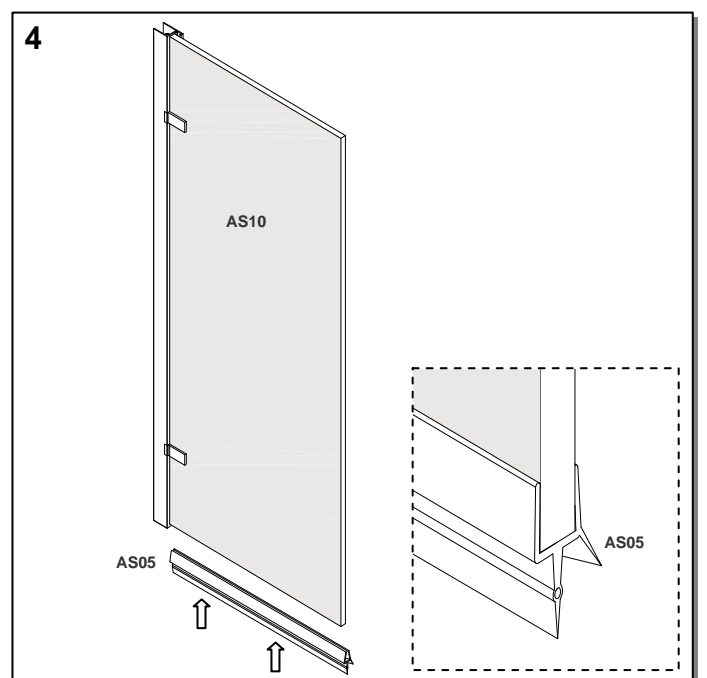

**ATLAS BATH SCREEN CHROME FRAME
CLEAR GLASS**

⚠ Only if adjustment is required.