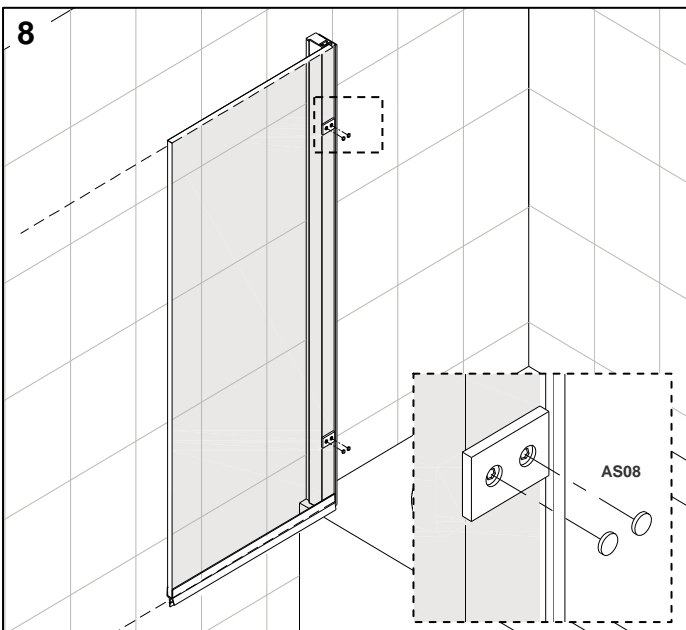

**ATLAS BATH SCREEN CHROME FRAME
CLEAR GLASS**

⚠ Only if adjustment is required.

The frame drains internally. Silicone should only be applied on the outside and not to the inside of the frame.