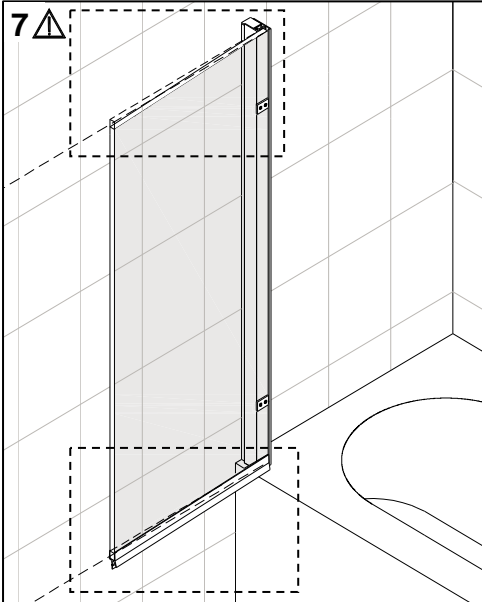

**ATLAS BATH SCREEN CHROME FRAME
CLEAR GLASS**

⚠ Only if adjustment is required.

The frame drains internally. Silicone should only be applied on the outside and not to the inside of the frame.