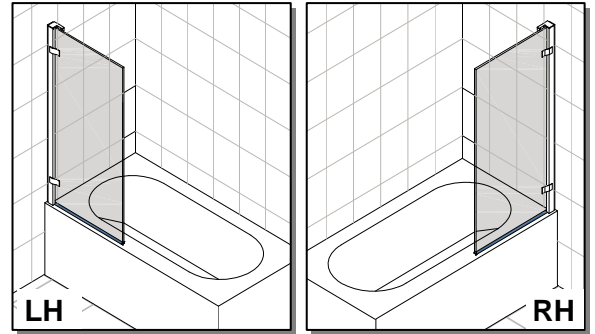

**ATLAS BATH SCREEN CHROME FRAME
CLEAR GLASS**

⚠ Only if adjustment is required.

The frame drains internally. Silicone should only be applied on the outside and not to the inside of the frame.