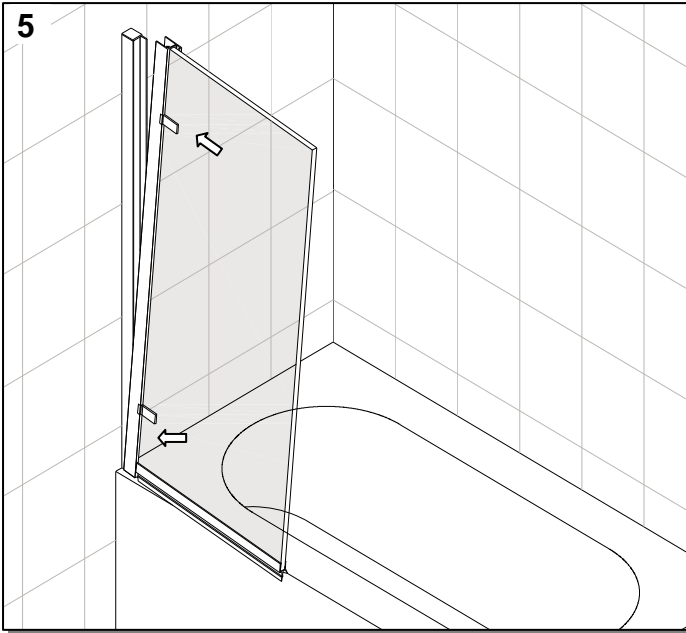

**ATLAS BATH SCREEN CHROME FRAME
CLEAR GLASS**

⚠ Only if adjustment is required.