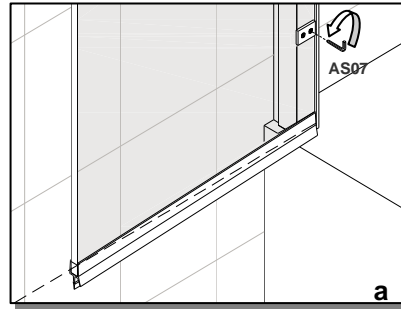

**ATLAS BATH SCREEN CHROME FRAME
CLEAR GLASS**

⚠ Only if adjustment is required.

The frame drains internally. Silicone should only be applied on the outside and not to the inside of the frame.