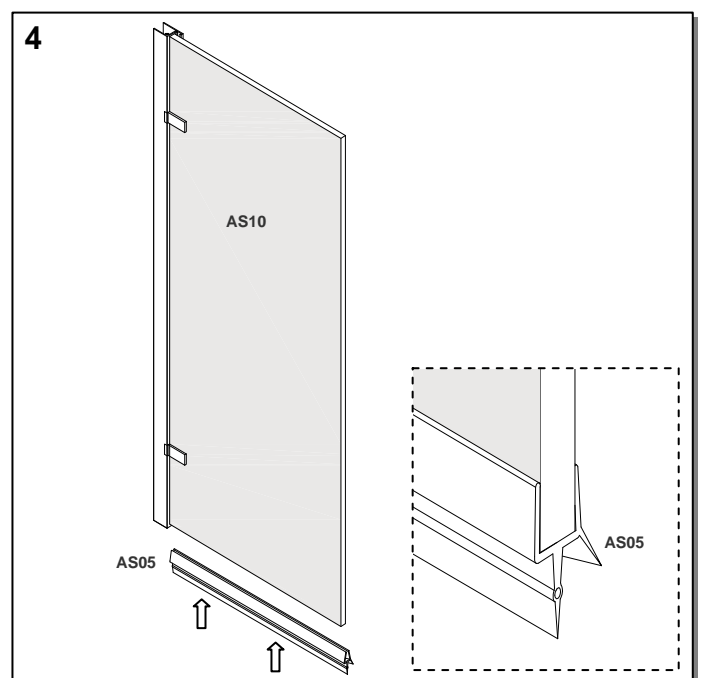

**ATLAS BATH SCREEN CHROME FRAME
CLEAR GLASS**

⚠ Only if adjustment is required.

The frame drains internally. Silicone should only be applied on the outside and not to the inside of the frame.