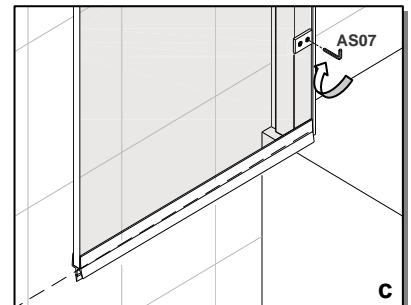

**ATLAS BATH SCREEN CHROME FRAME
CLEAR GLASS**

⚠ Only if adjustment is required.

The frame drains internally. Silicone should only be applied on the outside and not to the inside of the frame.