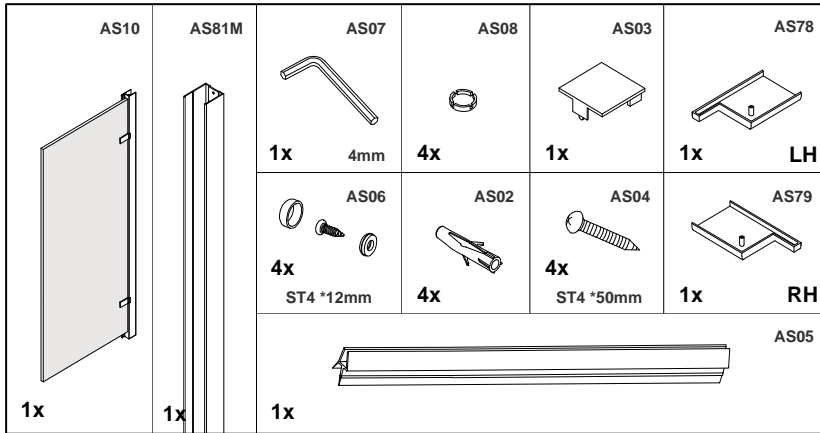

**ATLAS BATH SCREEN CHROME FRAME
CLEAR GLASS**

⚠ Only if adjustment is required.

The frame drains internally. Silicone should only be applied on the outside and not to the inside of the frame.