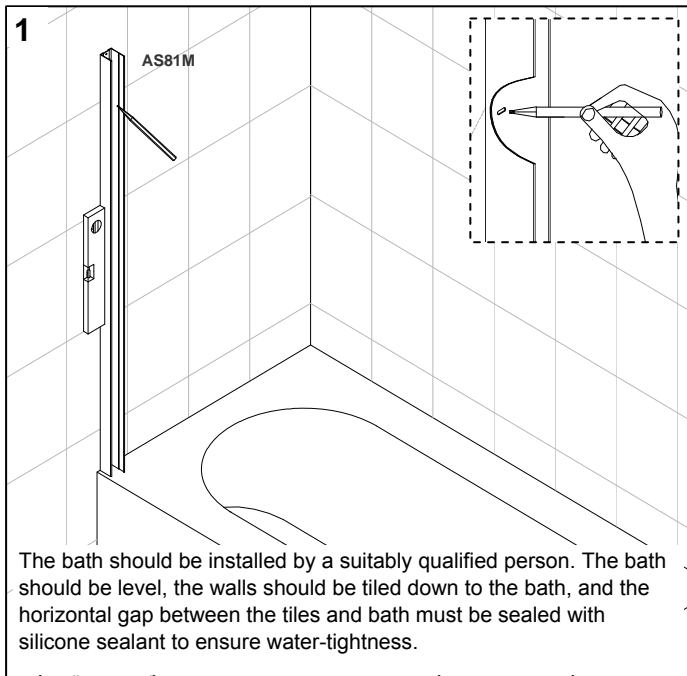

**ATLAS BATH SCREEN CHROME FRAME
CLEAR GLASS**

⚠ Only if adjustment is required.

The frame drains internally. Silicone should only be applied on the outside and not to the inside of the frame.