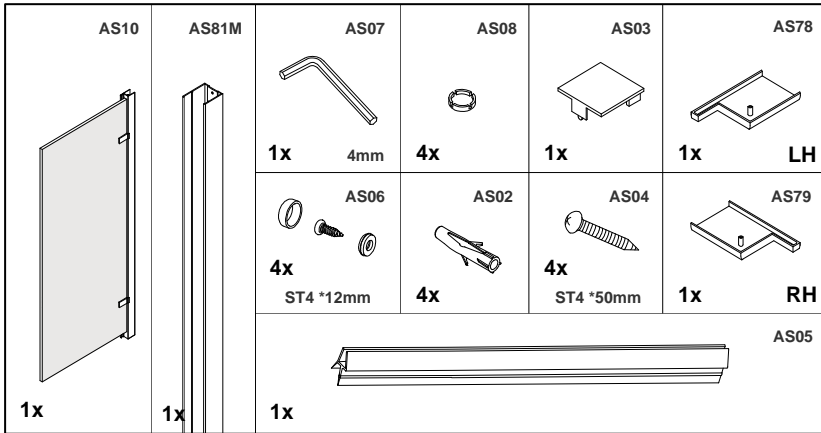

**ATLAS BATH SCREEN CHROME FRAME
CLEAR GLASS**

⚠ Only if adjustment is required.