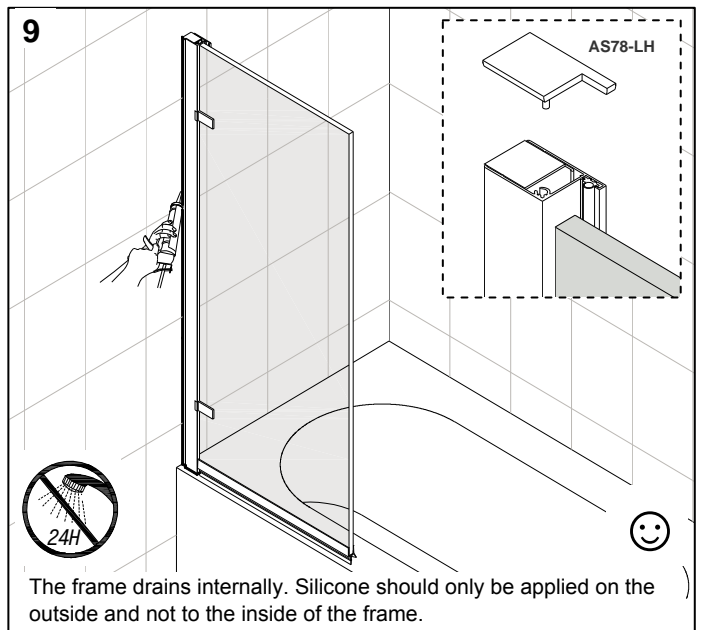

**ATLAS BATH SCREEN CHROME FRAME
CLEAR GLASS**

⚠ Only if adjustment is required.

The frame drains internally. Silicone should only be applied on the outside and not to the inside of the frame.