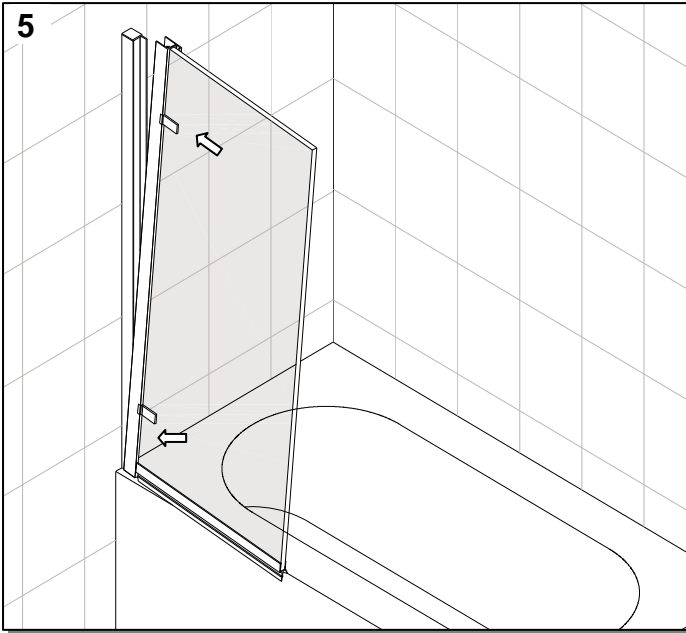

**ATLAS BATH SCREEN CHROME FRAME
CLEAR GLASS**

⚠ Only if adjustment is required.

The frame drains internally. Silicone should only be applied on the outside and not to the inside of the frame.