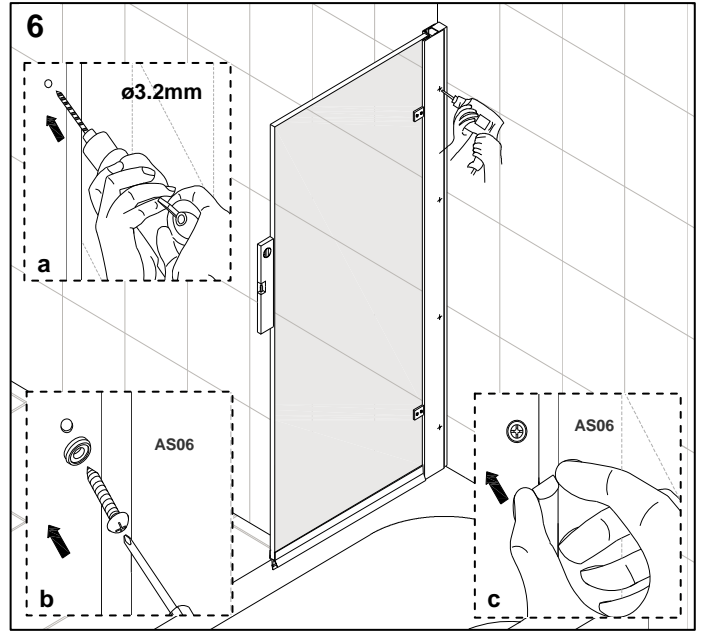

**ATLAS BATH SCREEN CHROME FRAME
CLEAR GLASS**

⚠ Only if adjustment is required.

The frame drains internally. Silicone should only be applied on the outside and not to the inside of the frame.