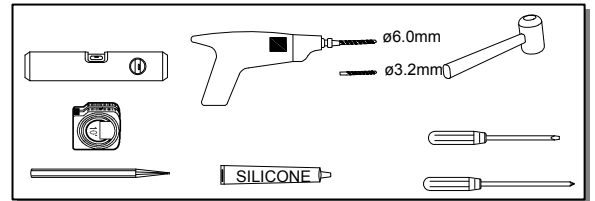

**ATLAS BATH SCREEN CHROME FRAME
CLEAR GLASS**

⚠ Only if adjustment is required.