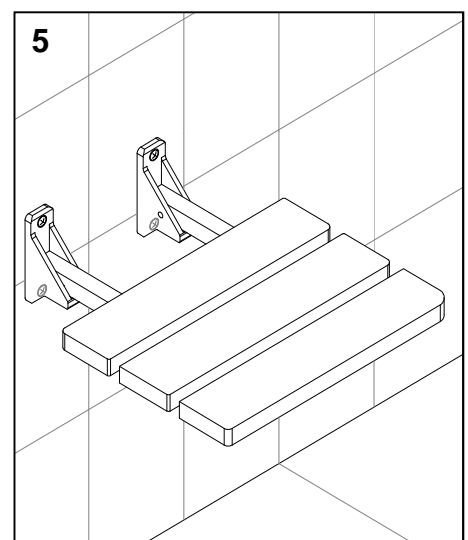

- **Maximum weight: 160kgs**
- **Care should be taken to ensure all four screws (not supplied) are firmly fixed to evenly distribute the load. Not doing so could result in undue stress on the product with the possibility of failure and risk to the end user.**
- **When first using the seat take care when sitting down to ensure that the wall fixings are secure. Wall fixings which aren't strong enough or a fixing method with insufficient strength can cause the seat to come away from the wall and lead to the user falling.**
- **The strength of this seat relies on correct installation. It is important that the seat is attached to the wall using appropriate fixings for the type of wall, and that the wall is strong enough. Please take care when selecting the fixing method.**