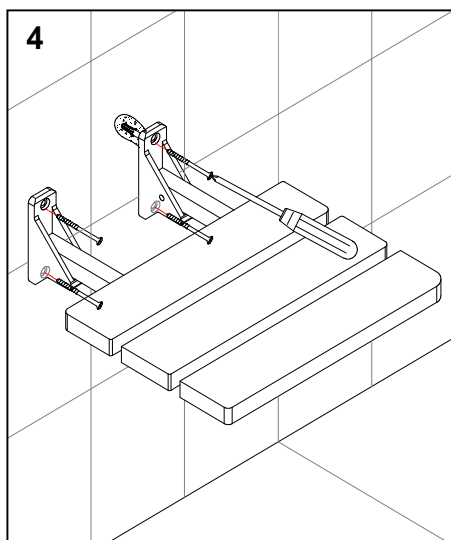

- **Maximum weight: 160kgs**
- **Care should be taken to ensure all four screws (not supplied) are firmly fixed to evenly distribute the load. Not doing so could result in undue stress on the product with the possibility of failure and risk to the end user.**
- **When first using the seat take care when sitting down to ensure that the wall fixings are secure. Wall fixings which aren't strong enough or a fixing method with insufficient strength can cause the seat to come away from the wall and lead to the user falling.**
- **The strength of this seat relies on correct installation. It is important that the seat is attached to the wall using appropriate fixings for the type of wall, and that the wall is strong enough. Please take care when selecting the fixing method.**