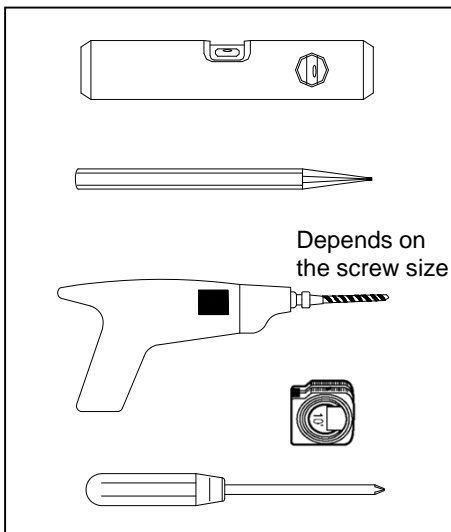

- **Maximum weight: 160kgs**
- **Care should be taken to ensure all four screws (not supplied) are firmly fixed to evenly distribute the load. Not doing so could result in undue stress on the product with the possibility of failure and risk to the end user.**
- **When first using the seat take care when sitting down to ensure that the wall fixings are secure. Wall fixings which aren't strong enough or a fixing method with insufficient strength can cause the seat to come away from the wall and lead to the user falling.**
- **The strength of this seat relies on correct installation. It is important that the seat is attached to the wall using appropriate fixings for the type of wall, and that the wall is strong enough. Please take care when selecting the fixing method.**