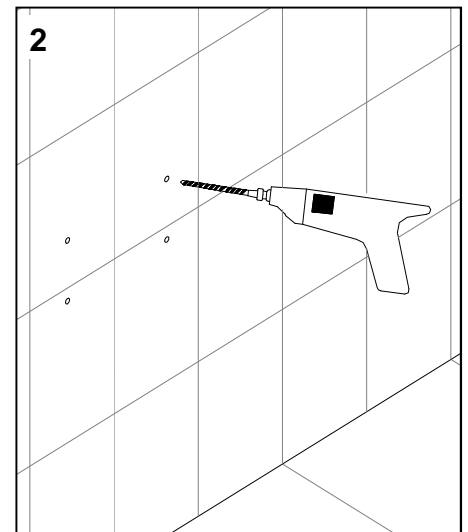

- **Maximum weight: 160kgs**
- **Care should be taken to ensure all four screws (not supplied) are firmly fixed to evenly distribute the load. Not doing so could result in undue stress on the product with the possibility of failure and risk to the end user.**
- **When first using the seat take care when sitting down to ensure that the wall fixings are secure. Wall fixings which aren't strong enough or a fixing method with insufficient strength can cause the seat to come away from the wall and lead to the user falling.**
- **The strength of this seat relies on correct installation. It is important that the seat is attached to the wall using appropriate fixings for the type of wall, and that the wall is strong enough. Please take care when selecting the fixing method.**