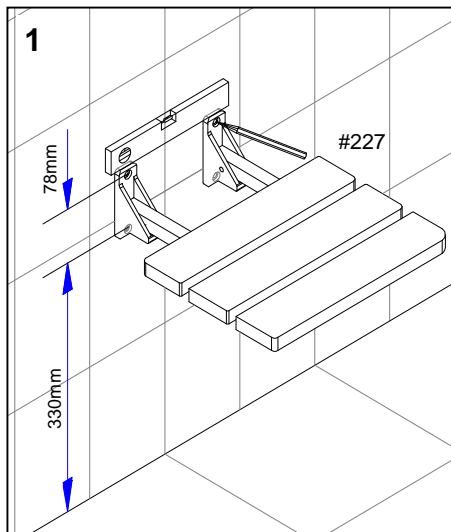

- **Maximum weight: 160kgs**
- **Care should be taken to ensure all four screws (not supplied) are firmly fixed to evenly distribute the load. Not doing so could result in undue stress on the product with the possibility of failure and risk to the end user.**
- **When first using the seat take care when sitting down to ensure that the wall fixings are secure. Wall fixings which aren't strong enough or a fixing method with insufficient strength can cause the seat to come away from the wall and lead to the user falling.**
- **The strength of this seat relies on correct installation. It is important that the seat is attached to the wall using appropriate fixings for the type of wall, and that the wall is strong enough. Please take care when selecting the fixing method.**