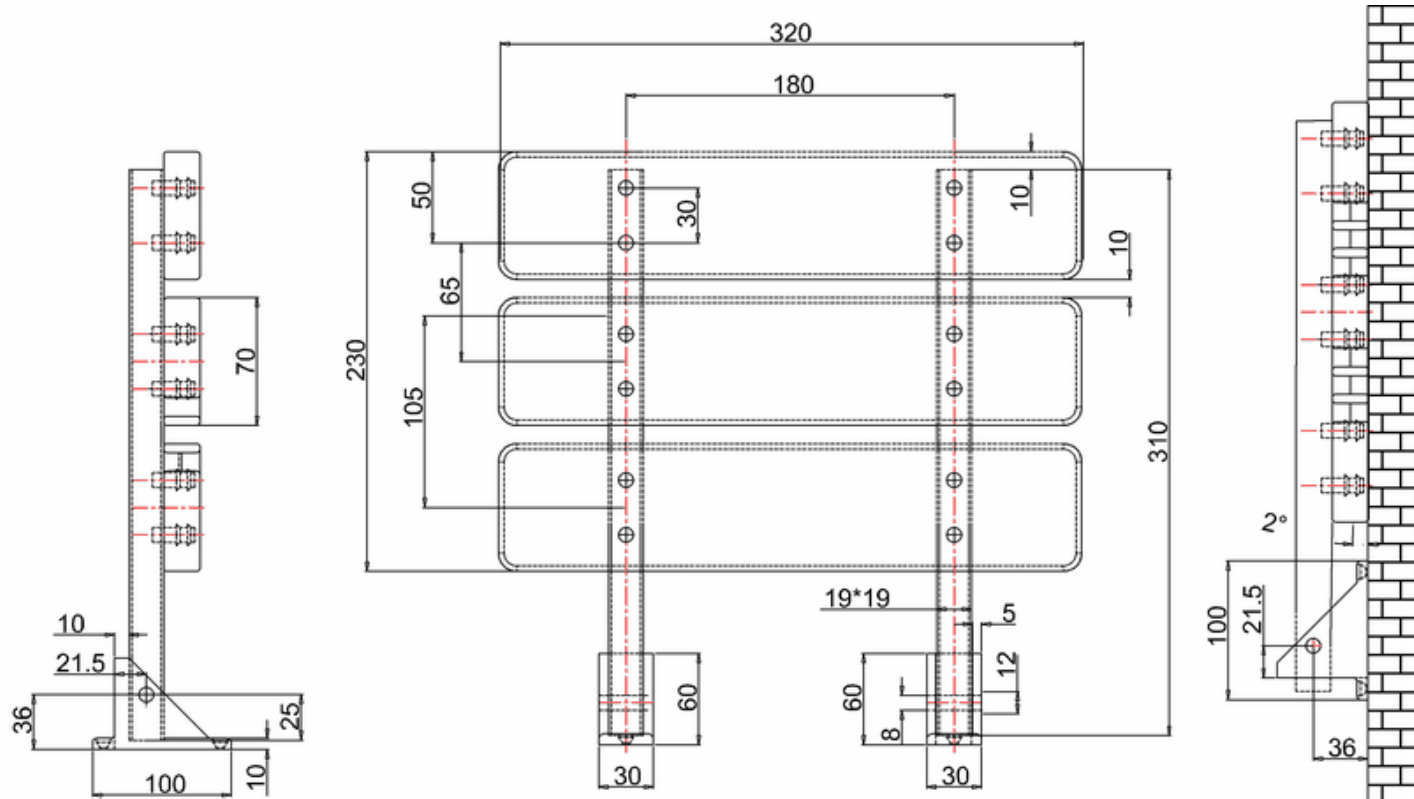

bathstore

44400006620 - Shower Seat with Stainless Steel Frame

| | |
|----------|-------|
| 400-1000 | ±0.8 |
| 120-400 | ±0.5 |
| 30-120 | ±0.3 |
| 6-30 | ±0.2 |
| 3-6 | ±0.1 |
| 0.5-3 | ±0.05 |
| 尺寸□ | 未注公差□ |