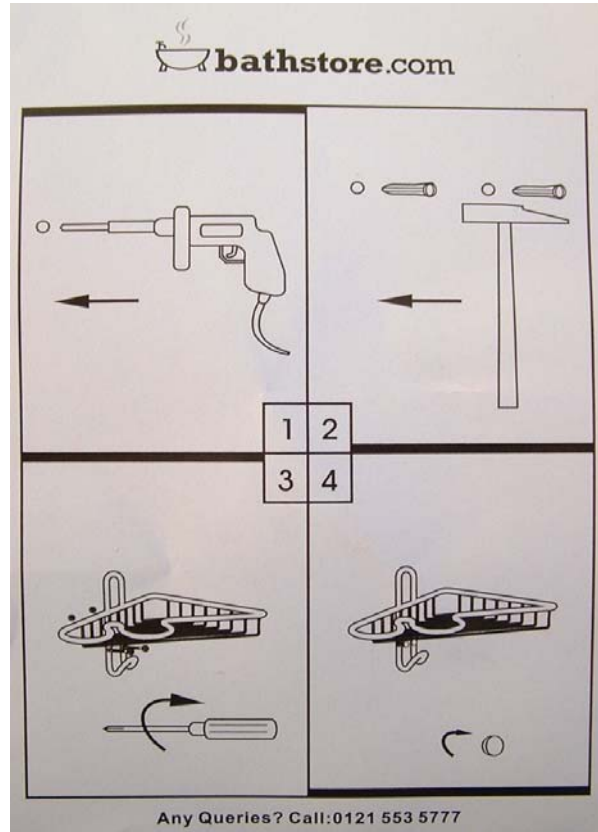

Single Corner Basket c/w Dispensers

Kerridge Code: 20004010420

1. Basket Image

Dimensions: 275mm x 210mm x 145mm

3. Full Screwpack

2. Instructions

4. Order of Wall Fixings Used

5. Dispenser Bottles