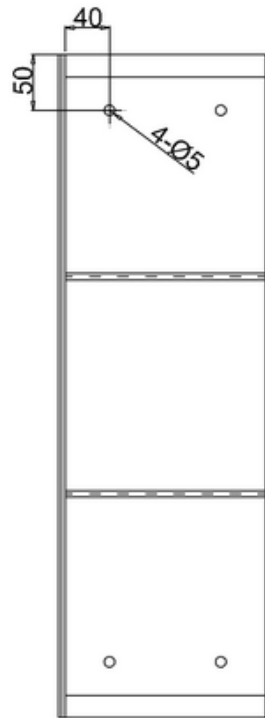

bathstore

41800030505 - BASICS MICRA STAINLESS STEEL DBLE SIDED MIRROR DR CAB W200 H600 A1008

double mirror door