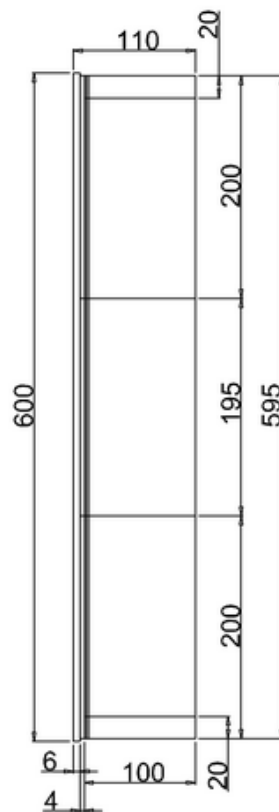

bathstore

41800030505 - BASICS MICRA STAINLESS STEEL DBLE SIDED MIRROR DR CAB W200 H600 A1008

double mirror door