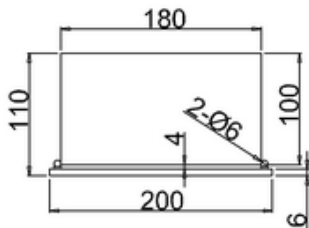

bathstore

41800030505 - BASICS MICRA STAINLESS STEEL DBLE SIDED MIRROR DR CAB W200 H600 A1008

double mirror door