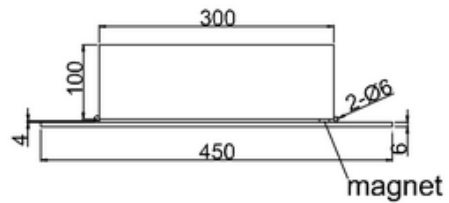

bathstore

41800030300 - BASICS OVAL MIRROR & CONCEALED STAINLESS STEEL 450 x 650

Single mirror door