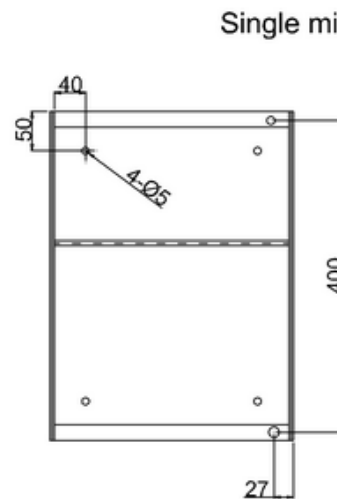

bathstore

41800030300 - BASICS OVAL MIRROR & CONCEALED STAINLESS STEEL 450 x 650

Single mirror door