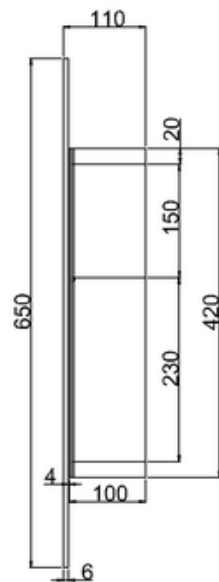

bathstore

41800030300 - BASICS OVAL MIRROR & CONCEALED STAINLESS STEEL 450 x 650

Single mirror door