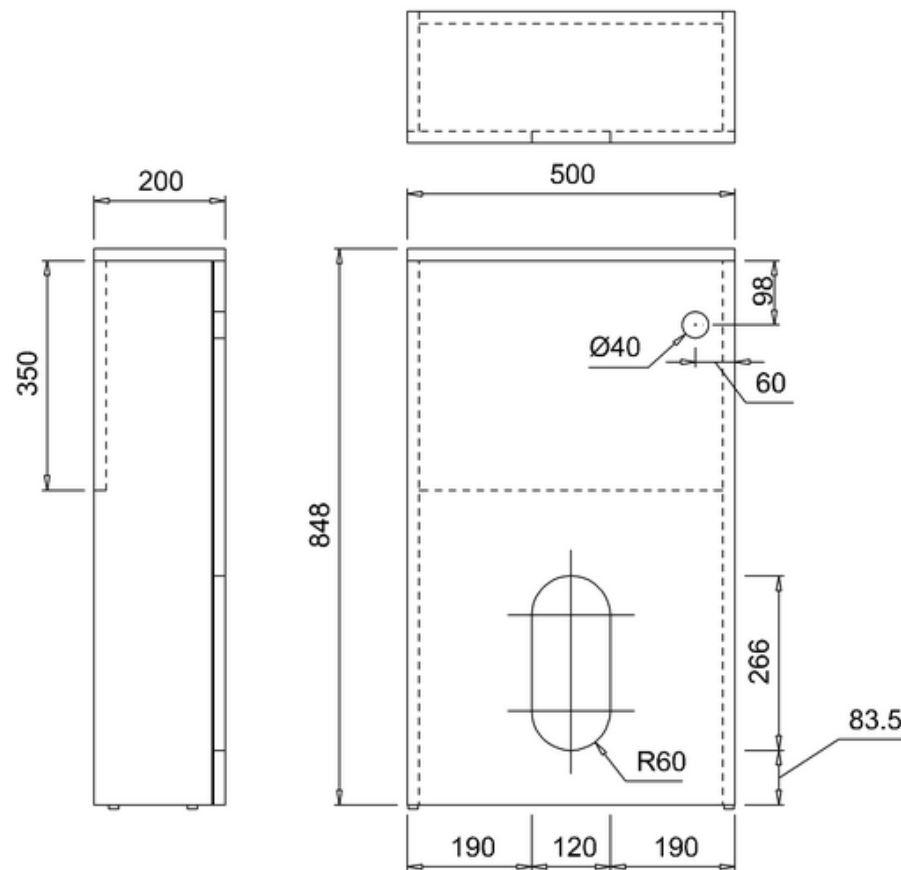

## 41405015540 - WATERSIDE GLOSS BLACK 500 WC FLOOR STANDING UNIT W500 D200 H850

Note:

The length, width, height dimension tolerance is: ?5

The shelf dimension tolerance is: ?2