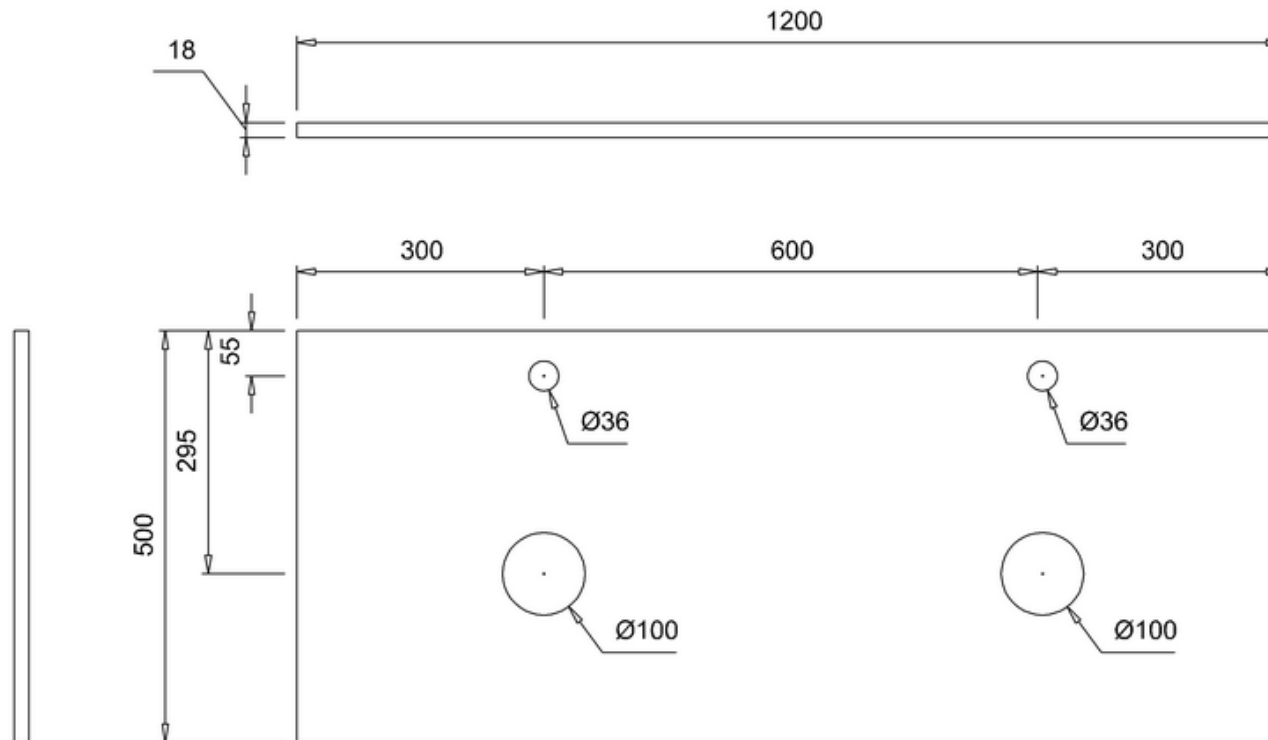

bathstore

41405015520 - WATERSIDE GLOSS BLACK 600 FLOOR STANDING UNIT W600 D500 H694

Note:

The length, width, height dimension tolerance is: ?5

The shelf dimension tolerance is: ?2

bathstore

41405015590 - WATERSIDE GLOSS BLACK 1200 DOUBLE 1TH WORKTOP W1200 D500 H18

Note:

The length, width, height dimension tolerance is: ± 5

The shelf dimension tolerance is: ± 2