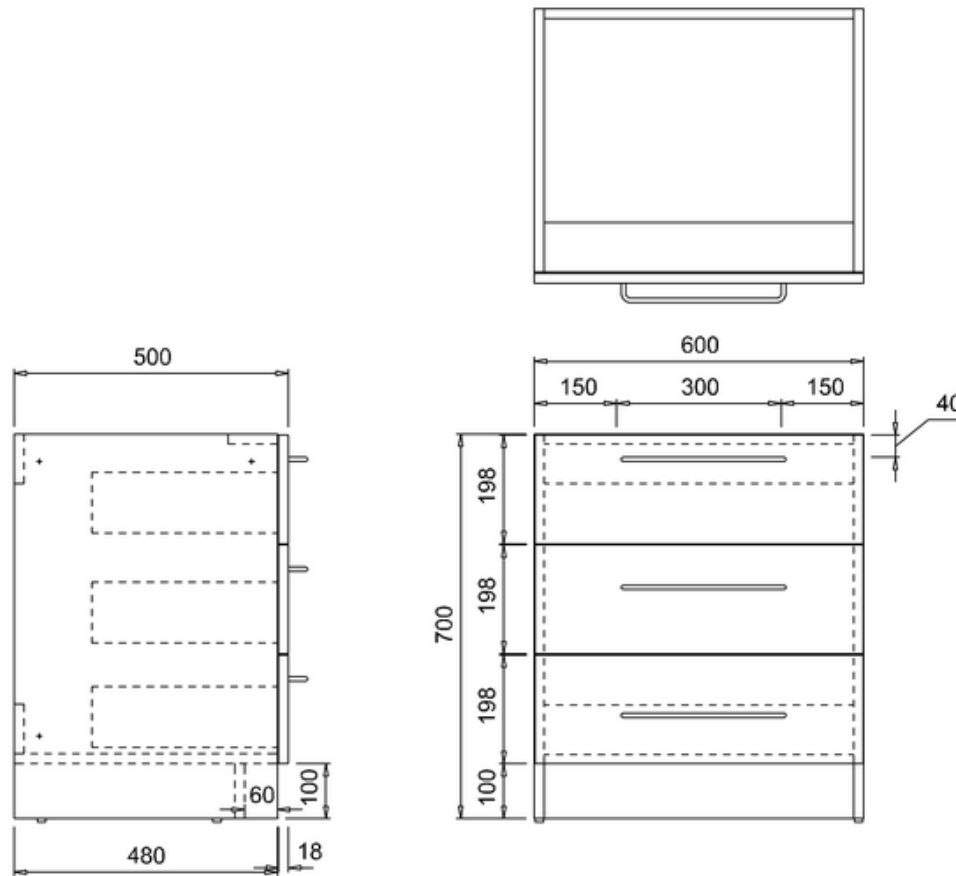

bathstore

41405015520 - WATERSIDE GLOSS BLACK 600 FLOOR STANDING UNIT W600 D500 H694

Note:

The length, width, height dimension tolerance is: ?5

The shelf dimension tolerance is: ?2

bathstore

41405015590 - WATERSIDE GLOSS BLACK 1200 DOUBLE 1TH WORKTOP W1200 D500 H18

Note:

The length, width, height dimension tolerance is: ± 5

The shelf dimension tolerance is: ± 2