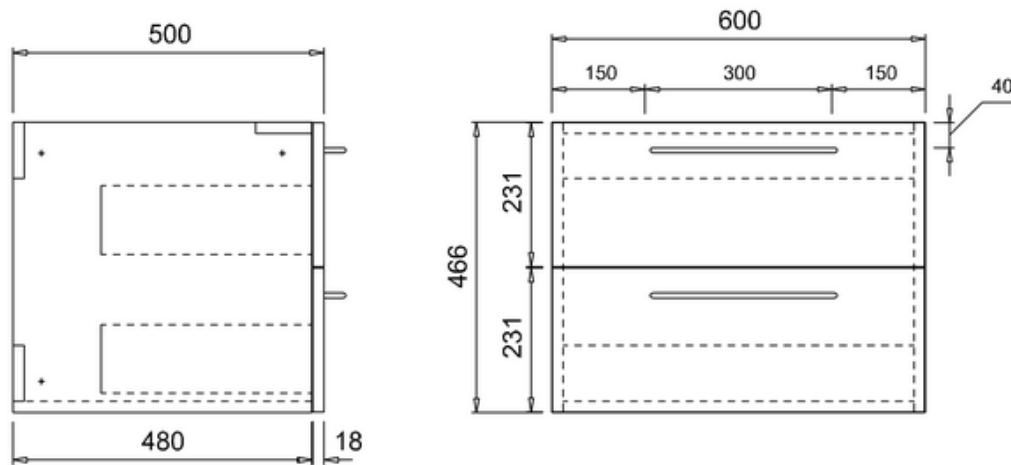

bathstore

41405015500 - WATERSIDE GLOSS BLACK 600 WALL HUNG UNIT W600 D500 H466

Note:

The length, width, height dimension tolerance is: ?5

The shelf dimension tolerance is: ?2

bathstore

**41405015550 - WATERSIDE GLOSS BLACK 600 1TH WORKTOP
W600 D500 H18**

Note:

The length, width, height dimension tolerance is: ?5

The shelf dimension tolerance is: ?2