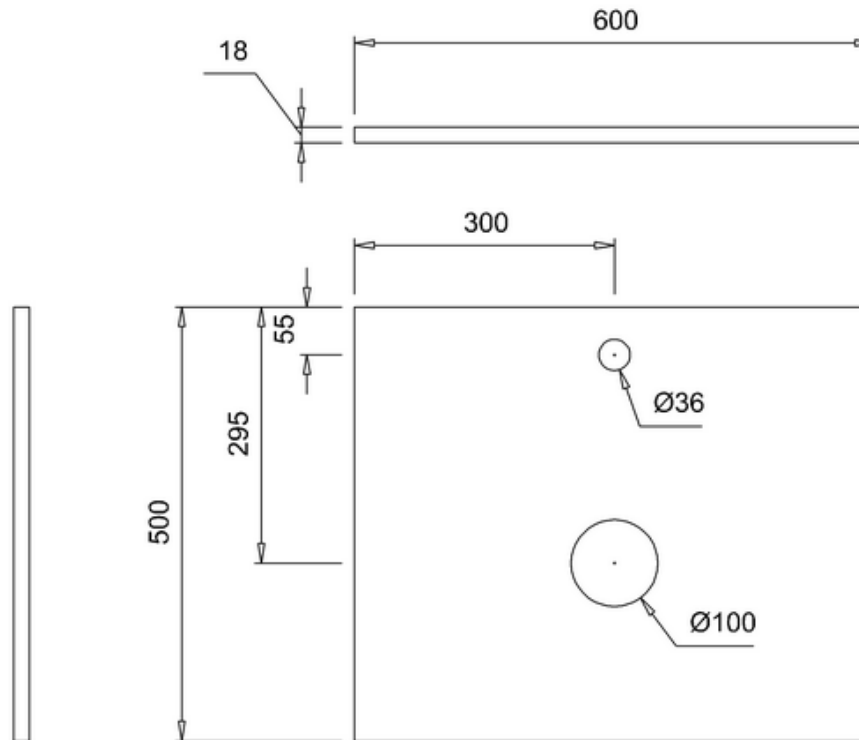

bathstore

41405015500 - WATERSIDE GLOSS BLACK 600 WALL HUNG UNIT W600 D500 H466

Note:

The length, width, height dimension tolerance is: ?5

The shelf dimension tolerance is: ?2

bathstore

41405015550 - WATERSIDE GLOSS BLACK 600 1TH WORKTOP W600 D500 H18

Note:

The length, width, height dimension tolerance is: ?5

The shelf dimension tolerance is: ?2