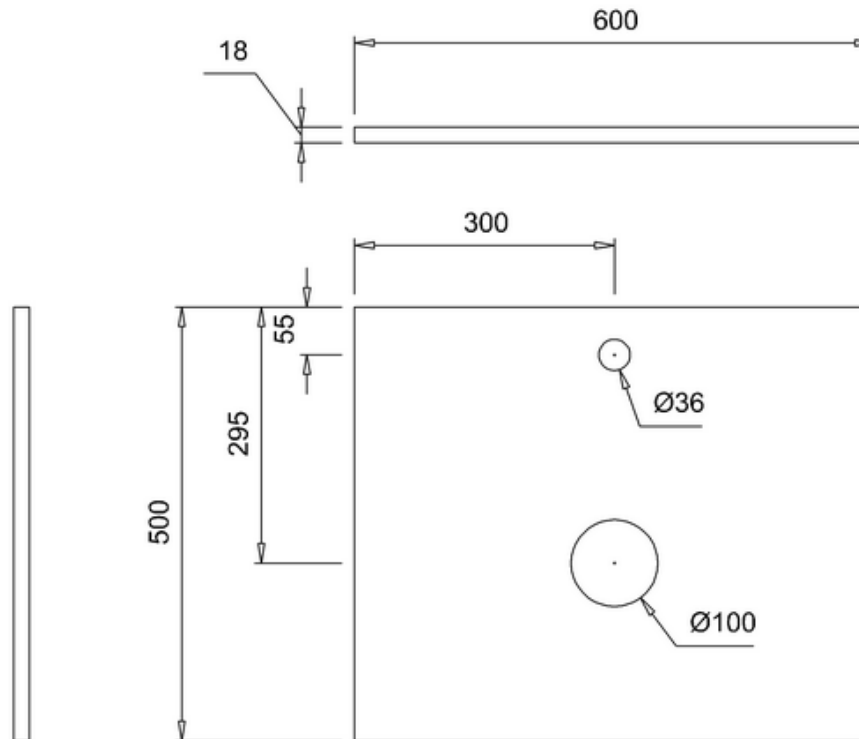

bathstore

41405015500 - WATERSIDE GLOSS BLACK 600 WALL HUNG UNIT W600 D500 H466

Note:

The length, width, height dimension tolerance is: ?5

The shelf dimension tolerance is: ?2

bathstore

**41405015550 - WATERSIDE GLOSS BLACK 600 1TH WORKTOP
W600 D500 H18**

Note:

The length, width, height dimension tolerance is: ?5

The shelf dimension tolerance is: ?2