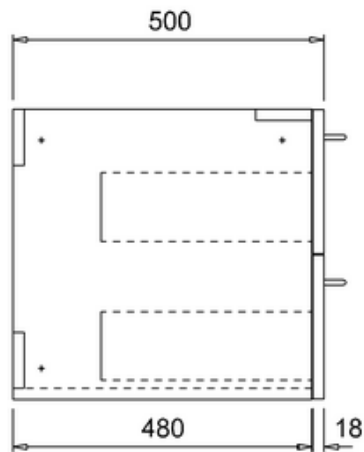

bathstore

41405015500 - WATERSIDE GLOSS BLACK 600 WALL HUNG UNIT W600 D500 H466

Note:

The length, width, height dimension tolerance is: ?5

The shelf dimension tolerance is: ?2

bathstore

41405015550 - WATERSIDE GLOSS BLACK 600 1TH WORKTOP W600 D500 H18

Note:

The length, width, height dimension tolerance is: ?5

The shelf dimension tolerance is: ?2