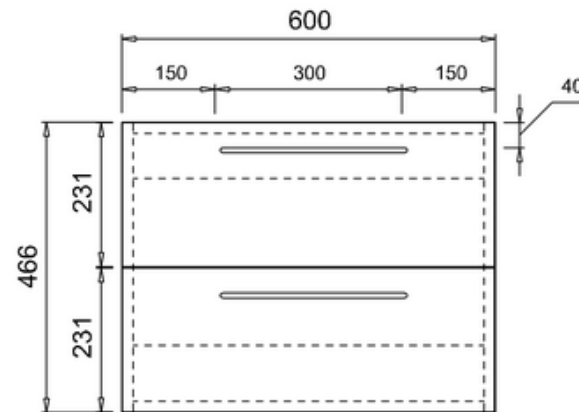

bathstore

41405015500 - WATERSIDE GLOSS BLACK 600 WALL HUNG UNIT W600 D500 H466

Note:

The length, width, height dimension tolerance is: ?5

The shelf dimension tolerance is: ?2

bathstore

41405015550 - WATERSIDE GLOSS BLACK 600 1TH WORKTOP W600 D500 H18

Note:

The length, width, height dimension tolerance is: ?5

The shelf dimension tolerance is: ?2