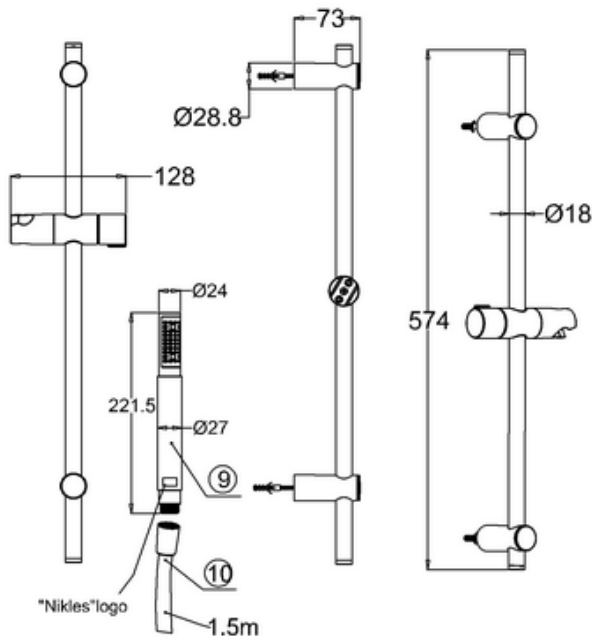

20004005510 - STILO SINGLE FUNCTION HEAD / 60CM RAIL / 1.5 HOSE

10	Hose	SUS304	1	1.5m
9		VARIED	1	A0105N
8	support	ABS	1	
7	slider team	VARIED	1	
6	tube	SUS202	1	
5	wall bracket	ABS	2	
4	rawl plug	POM	2	Ø6.0*30
3	tube cap	ABS	2	
2	screw	SUS304	2	ST4.0*80
1	wall bracket cap	ABS	2	
Pos.	name of parts	material	qty	Description

Note:

For each part of the accessory, the dimension tolerance should be followed the list below.

0 ~ 100	101 ~ 200	201 ~ 400	≥ 401
±1	±2	±3	±5

For the finished assembly, the dimension tolerance should be followed the list below.

0 ~ 300	≥ 301
±2	±5

SS Hose: ±25.