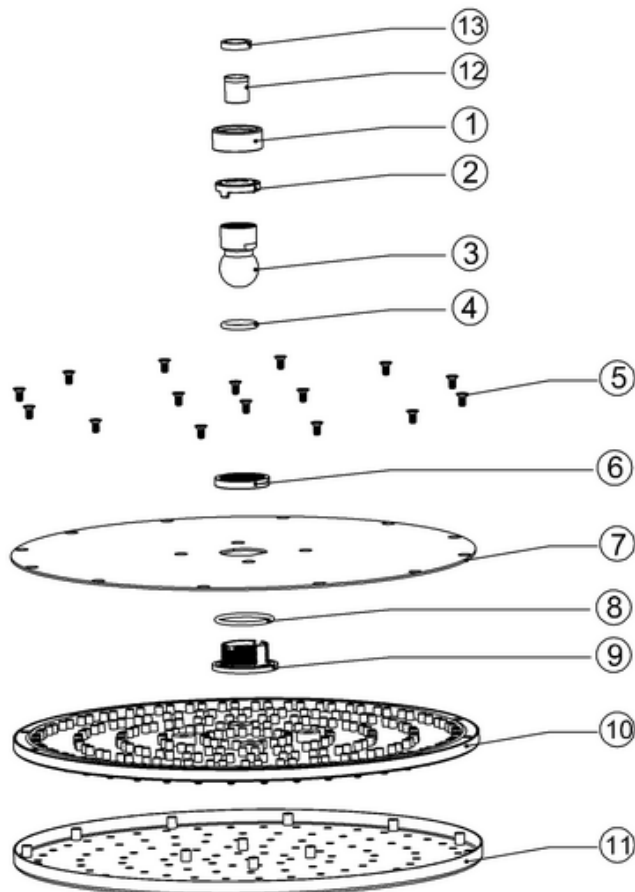

bathstore

20004005740 - CLOUD TECHNO 300 BRASS FIXED SHOWER HEAD ONLY - NO ARM

14	Logo Nikies			1
13	Guarnizione Sfera 1/2" Gas	EPDM		1
12	Valvola MR01-121mm 58.6148.1	VARIO/VARIED		1
11	Scocca soffione Ø300	OTTONE/BRASS		1
10	Guarnizione Clean Ø300	SILICONE		1
9	Raccordo Sfera	OTTONE/BRASS		1
8	O-ring Ø33*2.5	EPDM		1
7	Placca superiore Soffione	STAINLESS STEEL		1
6	Chiera Blocc.Soff	OTTONE/BRASS		1
5	Vite M4x8 DIN 7991	STAINLESS STEEL		16
4	O-ring Ø18*3	EPDM		1
3	Sfera 1/2" Gas	OTTONE/BRASS		1
2	Anello antisvitamento	POM		1
1	Chiera Liscia	OTTONE/BRASS		1
pos.	name	material	weight	qty

Note:

For each part of the accessory, the dimension tolerance should be followed the list below.

0 ~ 100	101 ~ 200	201 ~ 400	≥ 401
±1	±2	±3	±5

For the finished assembly, the dimension tolerance should be followed the list below.

0 ~ 300	≥ 301
±2	±5

bathstore

300mm Ceiling Shower Arm