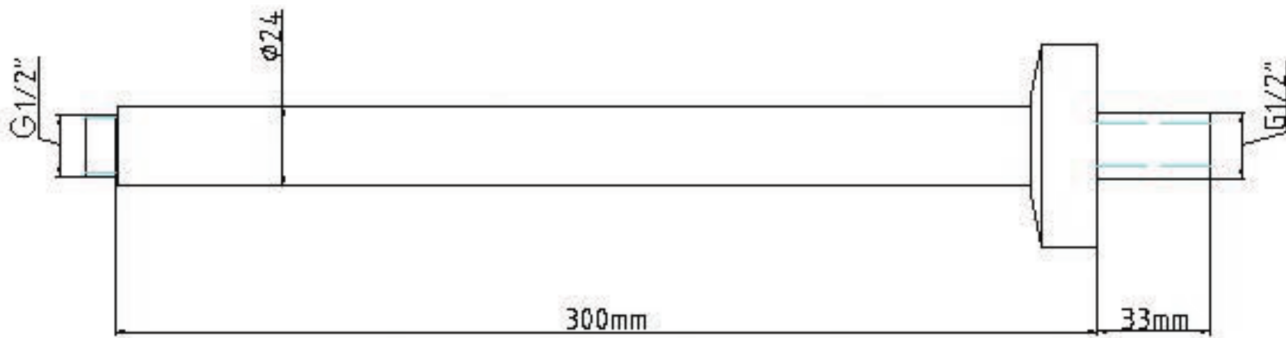

bathstore

20004005740 - CLOUD TECHNO 300 BRASS FIXED SHOWER HEAD ONLY - NO ARM

14	Logo Nikies			1
13	Guarnizione Sfera 1/2" Gas	EPDM		1
12	Valvola MR01-121mm 58.6148.1	VARIO/VARIED		1
11	Scocca soffione Ø300	OTTONE/BRASS		1
10	Guarnizione Clean Ø300	SILICONE		1
9	Raccordo Sfera	OTTONE/BRASS		1
8	O-ring Ø33*2.5	EPDM		1
7	Placca superiore Soffione	STAINLESS STEEL		1
6	Chiera Blocc.Soff	OTTONE/BRASS		1
5	Vite M4x8 DIN 7991	STAINLESS STEEL		16
4	O-ring Ø18*3	EPDM		1
3	Sfera 1/2" Gas	OTTONE/BRASS		1
2	Anello antisvitamento	POM		1
1	Chiera Liscia	OTTONE/BRASS		1
pos.	name	material	weight	qty

Note:

For each part of the accessory, the dimension tolerance should be followed the list below.

0 ~ 100	101 ~ 200	201 ~ 400	≥ 401
±1	±2	±3	±5

For the finished assembly, the dimension tolerance should be followed the list below.

0 ~ 300	≥ 301
±2	±5

bathstore

300mm Ceiling Shower Arm