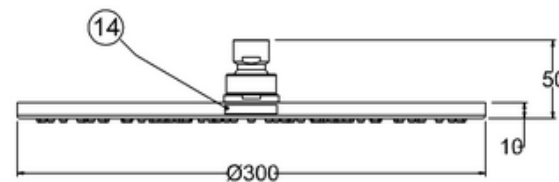

bathstore

20004005740 - CLOUD TECHNO 300 BRASS FIXED SHOWER HEAD ONLY - NO ARM

14	Logo Nikies			1
13	Guarnizione Sfera 1/2" Gas	EPDM		1
12	Valvola MR01-121mm 58.6148.1	VARIO/VARIED		1
11	Scocca soffione Ø300	OTTONE/BRASS		1
10	Guarnizione Clean Ø300	SILICONE		1
9	Raccordo Sfera	OTTONE/BRASS		1
8	O-ring Ø33*2.5	EPDM		1
7	Placca superiore Soffione	STAINLESS STEEL		1
6	Chiera Blocc.Soff	OTTONE/BRASS		1
5	Vite M4x8 DIN 7991	STAINLESS STEEL		16
4	O-ring Ø18*3	EPDM		1
3	Sfera 1/2" Gas	OTTONE/BRASS		1
2	Anello antisvitamento	POM		1
1	Chiera Liscia	OTTONE/BRASS		1
pos.	name	material	weight	qty

Note:

For each part of the accessory, the dimension tolerance should be followed the list below.

0 ~ 100	101 ~ 200	201 ~ 400	≥ 401
±1	±2	±3	±5

For the finished assembly, the dimension tolerance should be followed the list below.