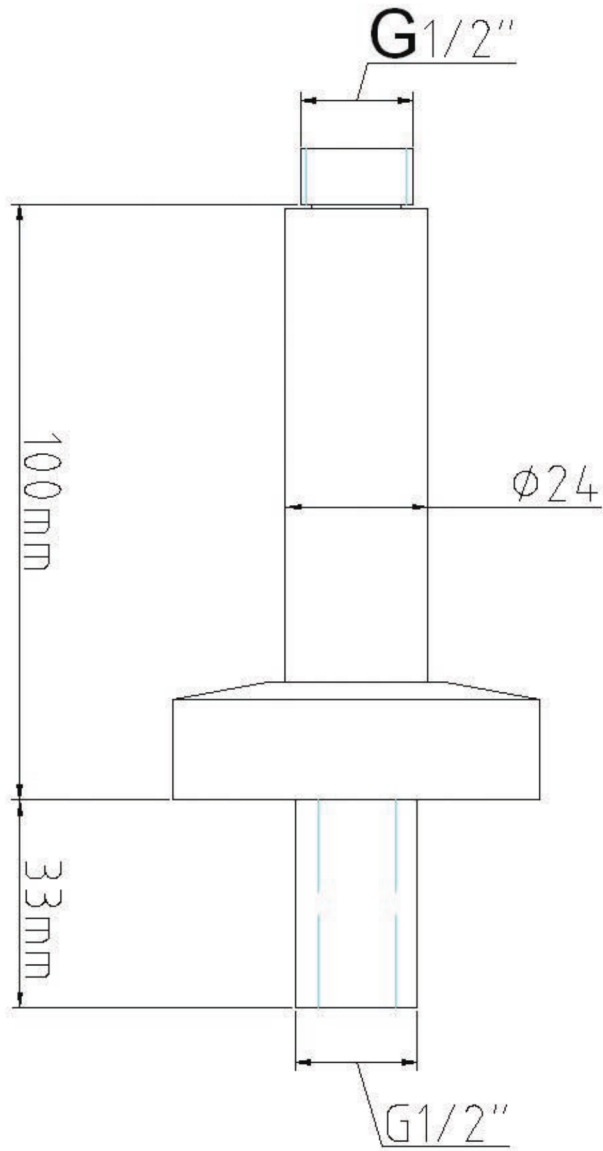

bathstore

20004005730 - FRESH 200 SQUARE ABS FIXED SHOWER HEAD ONLY - NO ARM

9	washer	POM	0.9g	1	M5*10
8	flow limiter	POM+NBR		1	Neoper(35.81.43.13.000)
7	ball joint	Hpb59	38.6g	1	Ø24.8
6	gasket	NBR80*		1	
5	nut	ABS	4.5g	1	
4	cover	SUS202		1	
3	body	ABS	115.5g	1	
2	silicone nozzle	SILICONE	61g	1	
1	faceplate	ABS	148.5g	1	
Pos.	name of parts	material		qty	Description

Note:

For each part of the accessory, the dimension tolerance should be followed the list below.

0 ~ 100	101 ~ 200	201 ~ 400	≥ 401
±1	±2	±3	±5

For the finished assembly, the dimension tolerance should be followed the list below.

0 ~ 300	≥ 301
±2	±5

100mm Ceiling Shower Arm