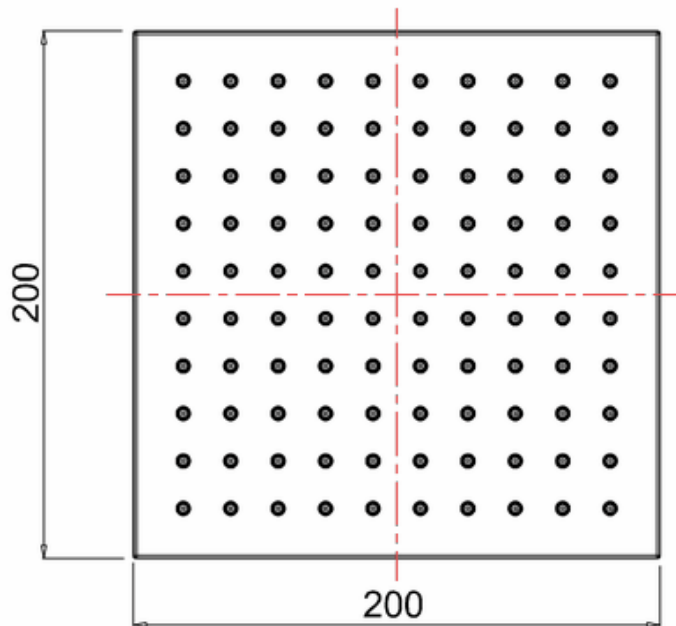

bathstore

20004005730 - FRESH 200 SQUARE ABS FIXED SHOWER HEAD ONLY - NO ARM

9	washer	POM	0.9g	1	M5*10
8	flow limiter	POM+NBR		1	Neoper(35.81.43.13.000)
7	ball joint	Hpb59	38.6g	1	Ø24.8
6	gasket	NBR80*		1	
5	nut	ABS	4.5g	1	
4	cover	SUS202		1	
3	body	ABS	115.5g	1	
2	silicone nozzle	SILICONE	61g	1	
1	faceplate	ABS	148.5g	1	
Pos.	name of parts	material		qty	Description

Note:

For each part of the accessory, the dimension tolerance should be followed the list below.

0 ~ 100	101 ~ 200	201 ~ 400	≥ 401
±1	±2	±3	±5

For the finished assembly, the dimension tolerance should be followed the list below.

0 ~ 300	≥ 301
±2	±5

100mm Ceiling Shower Arm