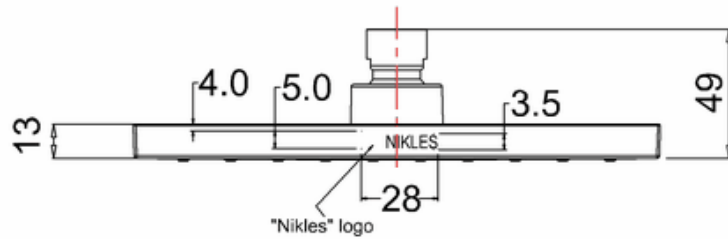

bathstore

20004005730 - FRESH 200 SQUARE ABS FIXED SHOWER HEAD ONLY - NO ARM

9	washer	POM	0.9g	1	M5*10
8	flow limiter	POM+NBR		1	Neoper(35.81.43.13.000)
7	ball joint	Hpb59	38.6g	1	Ø24.8
6	gasket	NBR80*		1	
5	nut	ABS	4.5g	1	
4	cover	SUS202		1	
3	body	ABS	115.5g	1	
2	silicone nozzle	SILICONE	61g	1	
1	faceplate	ABS	148.5g	1	
Pos.	name of parts	material		qty	Description

Note:

For each part of the accessory, the dimension tolerance should be followed the list below.

0 ~ 100	101 ~ 200	201 ~ 400	≥ 401
±1	±2	±3	±5

For the finished assembly, the dimension tolerance should be followed the list below.

0 ~ 300	≥ 301
±2	±5

100mm Ceiling Shower Arm