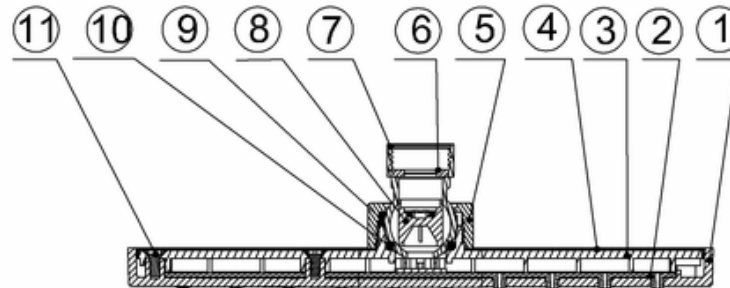

bathstore

20004005720 - FRESH 200 ROUND ABS FIXED SHOWER HEAD ONLY - NO ARM

9	washer	POM	0.9g	1	M5*10
8	flow limiter	POM+NBR		1	Heoper(30.81.48.10.000)
7	ball joint	Hpb59	38.6g	1	Ø24.8
6	gasket	NBR90°		1	
5	nut	ABS	4.5g	1	
4	cover	SUS202		1	
3	body	ABS	115.5g	1	
2	silicone nozzle	SILICONE	61g	1	
1	faceplate	ABS	148.5g	1	
Pos	name of parts	material		qty	Description

Note:

For each part of the accessory, the dimension tolerance should be followed the list below.

0 - 100	101 - 200	201 - 400	≥ 401
±1	±2	±3	±5

For the finished assembly, the dimension tolerance should be followed the list below.