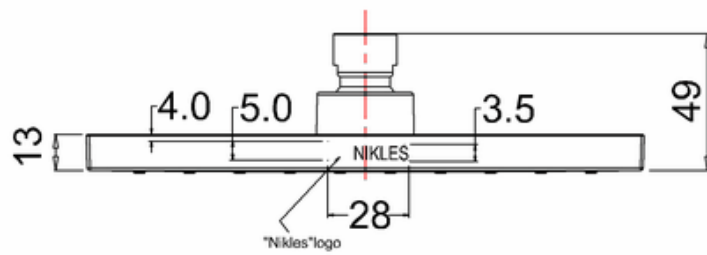

bathstore

20004005720 - FRESH 200 ROUND ABS FIXED SHOWER HEAD ONLY - NO ARM

9	washer	POM	0.9g	1	M5*10
8	flow limiter	POM+NBR		1	Heoper(30.81.48.10.000)
7	ball joint	Hpb59	38.6g	1	Ø24.8
6	gasket	NBR90°		1	
5	nut	ABS	4.5g	1	
4	cover	SUS202		1	
3	body	ABS	115.5g	1	
2	silicone nozzle	SILICONE	61g	1	
1	faceplate	ABS	148.5g	1	
Pos	name of parts	material		qty	Description

Note:

For each part of the accessory, the dimension tolerance should be followed the list below.

0 - 100	101 - 200	201 - 400	≥ 401
±1	±2	±3	±5

For the finished assembly, the dimension tolerance should be followed the list below.

0 - 300	≥ 301
±2	±5

bathstore

300mm Ceiling Shower Arm