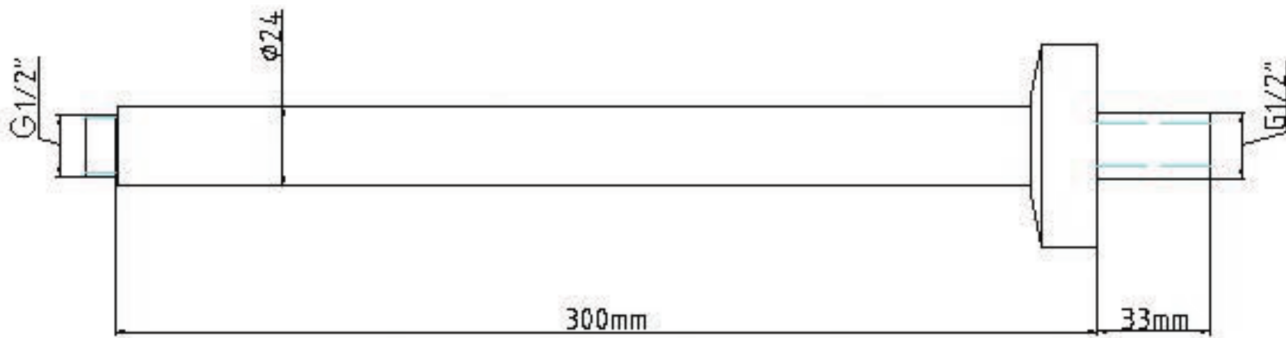

bathstore

20004005720 - FRESH 200 ROUND ABS FIXED SHOWER HEAD ONLY - NO ARM

9	washer	POM	0.9g	1	M5*10
8	flow limiter	POM+NBR		1	Heoper(30.81.48.10.000)
7	ball joint	Hpb59	38.6g	1	Ø24.8
6	gasket	NBR90°		1	
5	nut	ABS	4.5g	1	
4	cover	SUS202		1	
3	body	ABS	115.5g	1	
2	silicone nozzle	SILICONE	61g	1	
1	faceplate	ABS	148.5g	1	
Pos	name of parts	material		qty	Description

Note:

For each part of the accessory, the dimension tolerance should be followed the list below.

0 - 100	101 - 200	201 - 400	≥ 401
±1	±2	±3	±5

For the finished assembly, the dimension tolerance should be followed the list below.

0 - 300	≥ 301
±2	±5

bathstore

300mm Ceiling Shower Arm