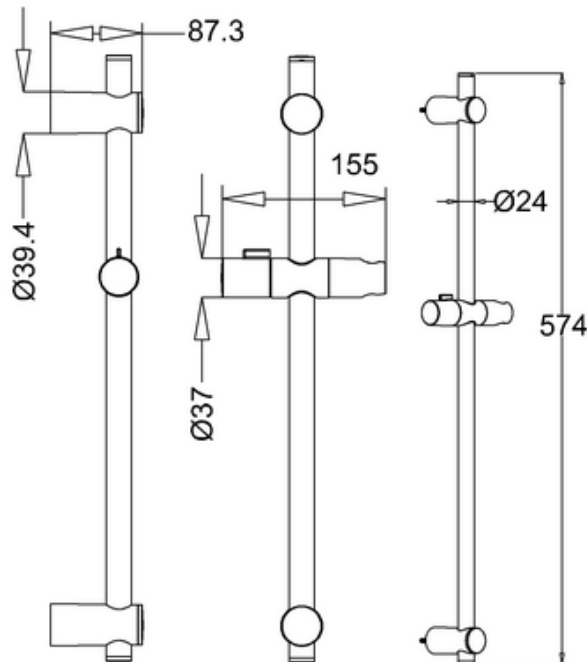

## 20004005590 - FRESH 60CM SLIDE BAR 24d ADJUSTABLE FIXING POSITION

7	slider team	VARIED	1
6	tube	SUS202	1
5	wall bracket	ABS	2
4	rawl plug	POM	2
3	tube cap	ABS	2
2	screw	SUS304	2
1	wall bracket cap	ABS	2
Pos.	name of parts	material	qty

**Note:**

For each part of the accessory, the dimension tolerance should be followed the list below.

0 ~ 100	101 ~ 200	201 ~ 400	≥ 401
±1	±2	±3	±5

For the finished assembly, the dimension tolerance should be followed the list below.

0 ~ 300	≥ 301
±2	±5

SS Hose: ±25.