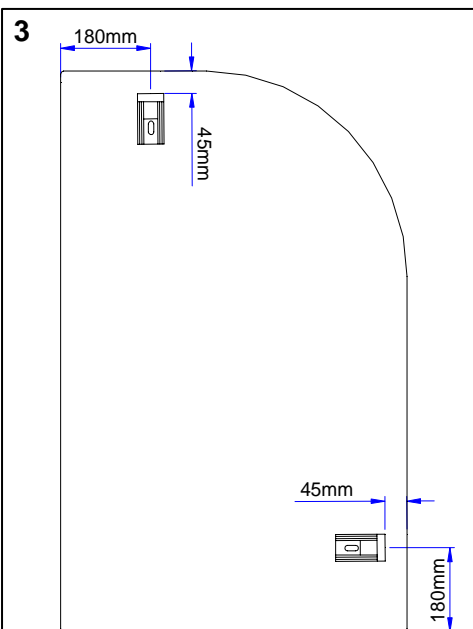

## FREEDOM BATH PANELS

4 To fix bath panel to the floor, use silicone. Not only does this fix this panel in place, but it also seals the underneath of the bath from splash water.