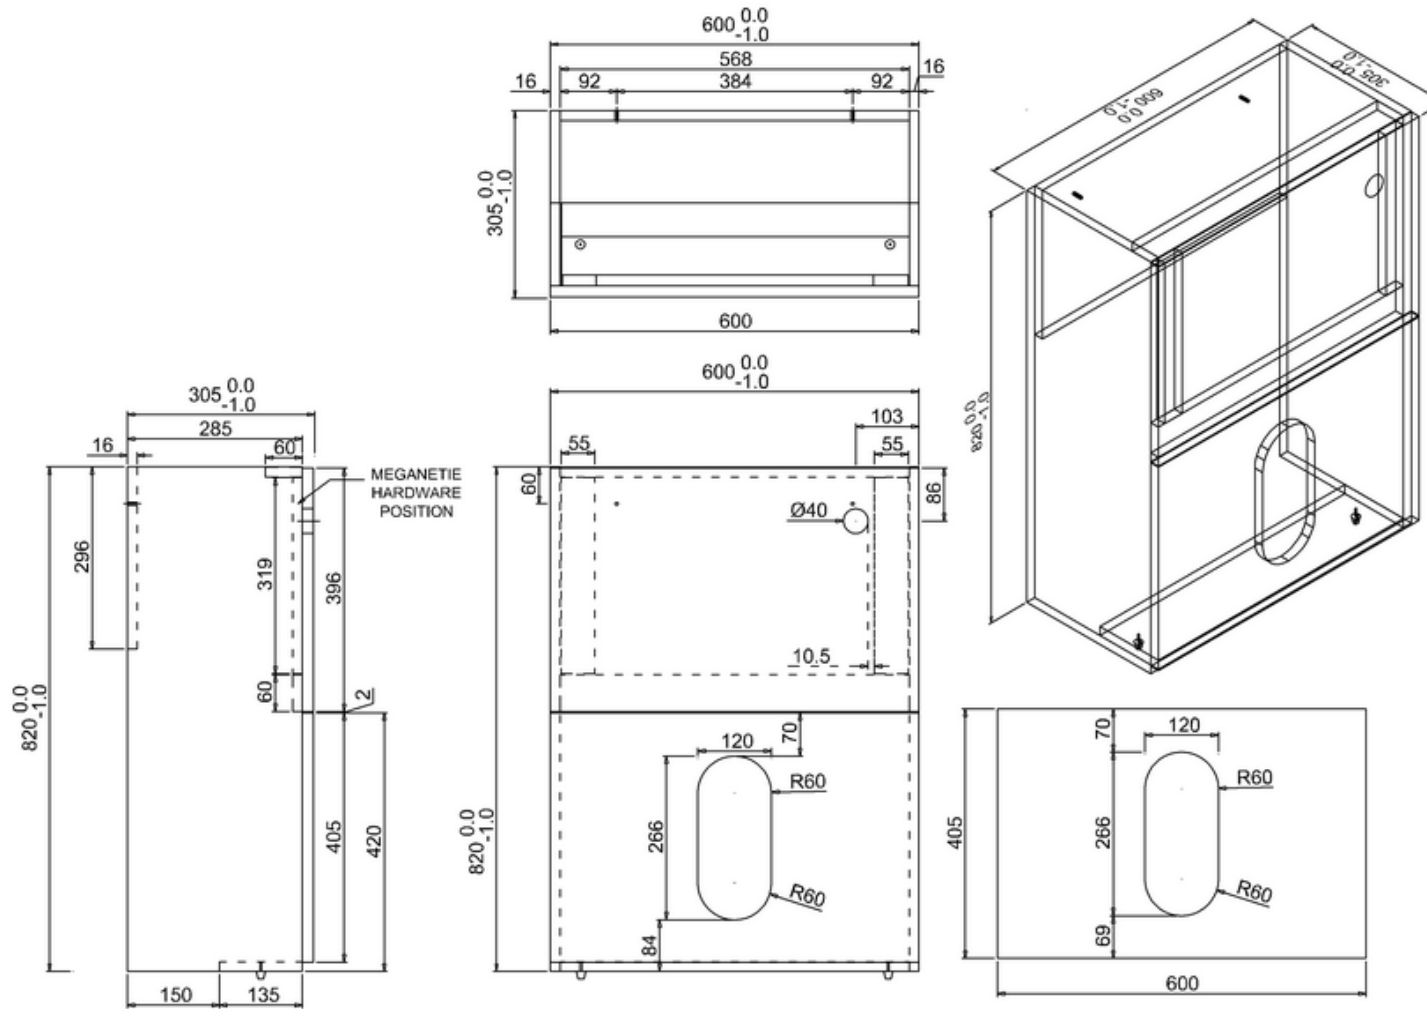

20050030010 - EURO DUO 1TH SEMI RECESSED BASIN WHT 500 x 450 E09

Remark:

- 1: Flatness of installation surface: 0~2mm
- 2: Flatness of whole surface: 0~5mm
- 3: Flatness of main surface: 0~5mm
- 4: Flatness of side surface: 0~4mm
- 5: Distance from tap hole to edge of bowl: Max.80mm
- 6: Dim from basin back to center tap hole: Min.55mm
- 7: Distance between tap hole to drain hole: Max.170mm
- 8: Depth from tap platform to drain hole: Max.250mm

bathstore

20050030610 - EURO MONO 420 BACK TO WALL PAN WHT

Remark:

- 1: Flatness of installation surface: 0~2mm
- 2: Flatness of whole surface: 0~5mm
- 3: Depth of water seal: Min.50mm
- 4: Spigot length: Min.40mm
- 5: Clearance around spigot: Min.150mm
- 6: Depth of inlet hole: Min.25mm
- 5: Height difference between left and right: 0~4mm
- 6: Height difference between front and rear: 0~4mm
- 7: From seat hole to front rim:
For the top control as 2mm;
For the bottom as 6mm

bathstore

41100060170 - MyRoom DUAL CONCEALED CISTERN POLY JACKET FRONT TOP ACCESS 340x365x145

bathstore

**41200100740 - EURO MONO THERMOSET SOFT CLOSE SEAT
WHT SINGLE BUTTON RELEASE**

bathstore

41405010810 - MyPlan 600 BACK TO WALL WC UNIT GLOSS WHITE EXC FITTING W600 D305 H820

bathstore

**41405010920 - MyPlan 1500 COUNTERTOP GLOSS WHITE W1500
D315 D30**