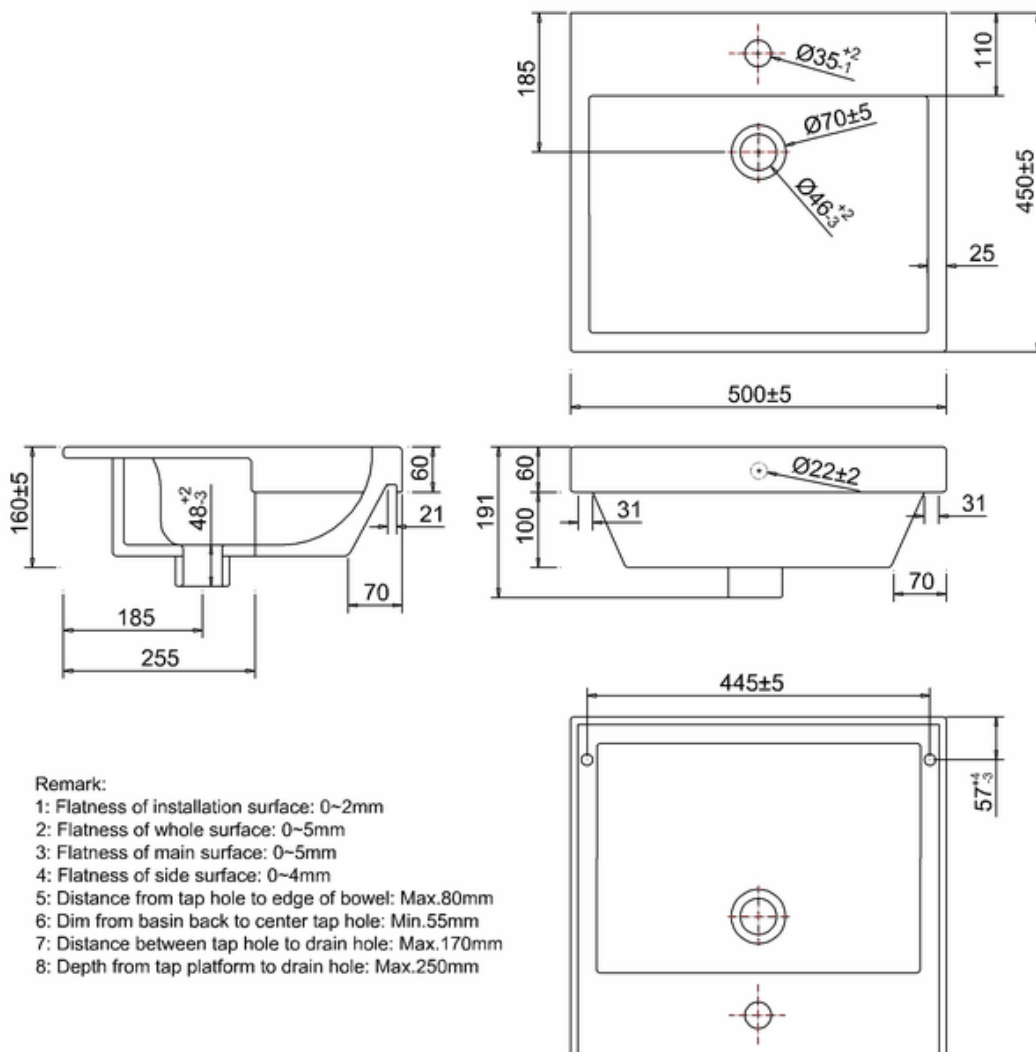

20050030010 - EURO DUO 1TH SEMI RECESSED BASIN WHT 500 x 450 E09

Remark:

- 1: Flatness of installation surface: 0~2mm
- 2: Flatness of whole surface: 0~5mm
- 3: Flatness of main surface: 0~5mm
- 4: Flatness of side surface: 0~4mm
- 5: Distance from tap hole to edge of bowl: Max.80mm
- 6: Dim from basin back to center tap hole: Min.55mm
- 7: Distance between tap hole to drain hole: Max.170mm
- 8: Depth from tap platform to drain hole: Max.250mm

bathstore

20050030610 - EURO MONO 420 BACK TO WALL PAN WHT

Remark:

- 1: Flatness of installation surface: 0~2mm
- 2: Flatness of whole surface: 0~5mm
- 3: Depth of water seal: Min.50mm
- 4: Spigot length: Min.40mm
- 5: Clearance around spigot: Min.150mm
- 6: Depth of inlet hole: Min.25mm
- 5: Height difference between left and right: 0~4mm
- 6: Height difference between front and rear: 0~4mm
- 7: From seat hole to front rim:
For the top control as 2mm;
For the bottom as 6mm

bathstore

41100060170 - MyRoom DUAL CONCEALED CISTERN POLY JACKET FRONT TOP ACCESS 340x365x145

bathstore

**41200100740 - EURO MONO THERMOSET SOFT CLOSE SEAT
WHT SINGLE BUTTON RELEASE**

bathstore

41405010810 - MyPlan 600 BACK TO WALL WC UNIT GLOSS WHITE EXC FITTING W600 D305 H820

bathstore

**41405010920 - MyPlan 1500 COUNTERTOP GLOSS WHITE W1500
D315 D30**