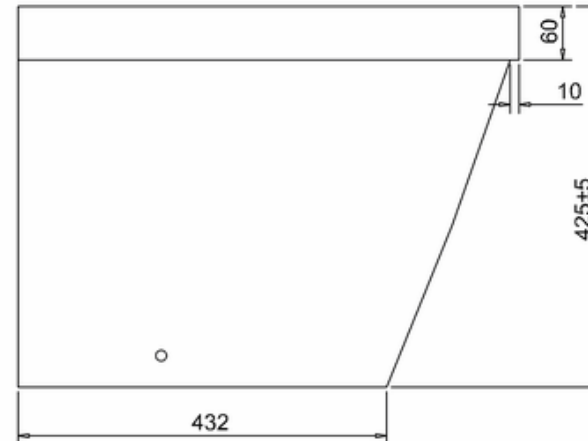

20050030010 - EURO DUO 1TH SEMI RECESSED BASIN WHT 500 x 450 E09

Remark:

- 1: Flatness of installation surface: 0~2mm
- 2: Flatness of whole surface: 0~5mm
- 3: Flatness of main surface: 0~5mm
- 4: Flatness of side surface: 0~4mm
- 5: Distance from tap hole to edge of bowl: Max.80mm
- 6: Dim from basin back to center tap hole: Min.55mm
- 7: Distance between tap hole to drain hole: Max.170mm
- 8: Depth from tap platform to drain hole: Max.250mm

bathstore

20050030610 - EURO MONO 420 BACK TO WALL PAN WHT

Remark:

- 1: Flatness of installation surface: 0~2mm
- 2: Flatness of whole surface: 0~5mm
- 3: Depth of water seal: Min.50mm
- 4: Spigot length: Min.40mm
- 5: Clearance around spigot: Min.150mm
- 6: Depth of inlet hole: Min.25mm
- 5: Height difference between left and right: 0~4mm
- 6: Height difference between front and rear: 0~4mm
- 7: From seat hole to front rim:
For the top control as 2mm;
For the bottom as 6mm

bathstore

41100060170 - MyRoom DUAL CONCEALED CISTERN POLY JACKET FRONT TOP ACCESS 340x365x145

bathstore

**41200100740 - EURO MONO THERMOSET SOFT CLOSE SEAT
WHT SINGLE BUTTON RELEASE**

bathstore

41405010810 - MyPlan 600 BACK TO WALL WC UNIT GLOSS WHITE EXC FITTING W600 D305 H820