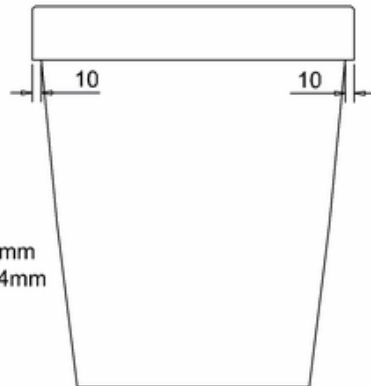

20050030010 - EURO DUO 1TH SEMI RECESSED BASIN WHT 500 x 450 E09

Remark:

- 1: Flatness of installation surface: 0~2mm
- 2: Flatness of whole surface: 0~5mm
- 3: Flatness of main surface: 0~5mm
- 4: Flatness of side surface: 0~4mm
- 5: Distance from tap hole to edge of bowl: Max.80mm
- 6: Dim from basin back to center tap hole: Min.55mm
- 7: Distance between tap hole to drain hole: Max.170mm
- 8: Depth from tap platform to drain hole: Max.250mm

bathstore

20050030610 - EURO MONO 420 BACK TO WALL PAN WHT

Remark:

- 1: Flatness of installation surface: 0~2mm
- 2: Flatness of whole surface: 0~5mm
- 3: Depth of water seal: Min.50mm
- 4: Spigot length: Min.40mm
- 5: Clearance around spigot: Min.150mm
- 6: Depth of inlet hole: Min.25mm
- 5: Height difference between left and right: 0~4mm
- 6: Height difference between front and rear: 0~4mm
- 7: From seat hole to front rim:
For the top control as 2mm;
For the bottom as 6mm

bathstore

41100060170 - MyRoom DUAL CONCEALED CISTERN POLY JACKET FRONT TOP ACCESS 340x365x145

bathstore

**41200100740 - EURO MONO THERMOSET SOFT CLOSE SEAT
WHT SINGLE BUTTON RELEASE**

bathstore

41405010810 - MyPlan 600 BACK TO WALL WC UNIT GLOSS WHITE EXC FITTING W600 D305 H820

bathstore

**41405010920 - MyPlan 1500 COUNTERTOP GLOSS WHITE W1500
D315 D30**