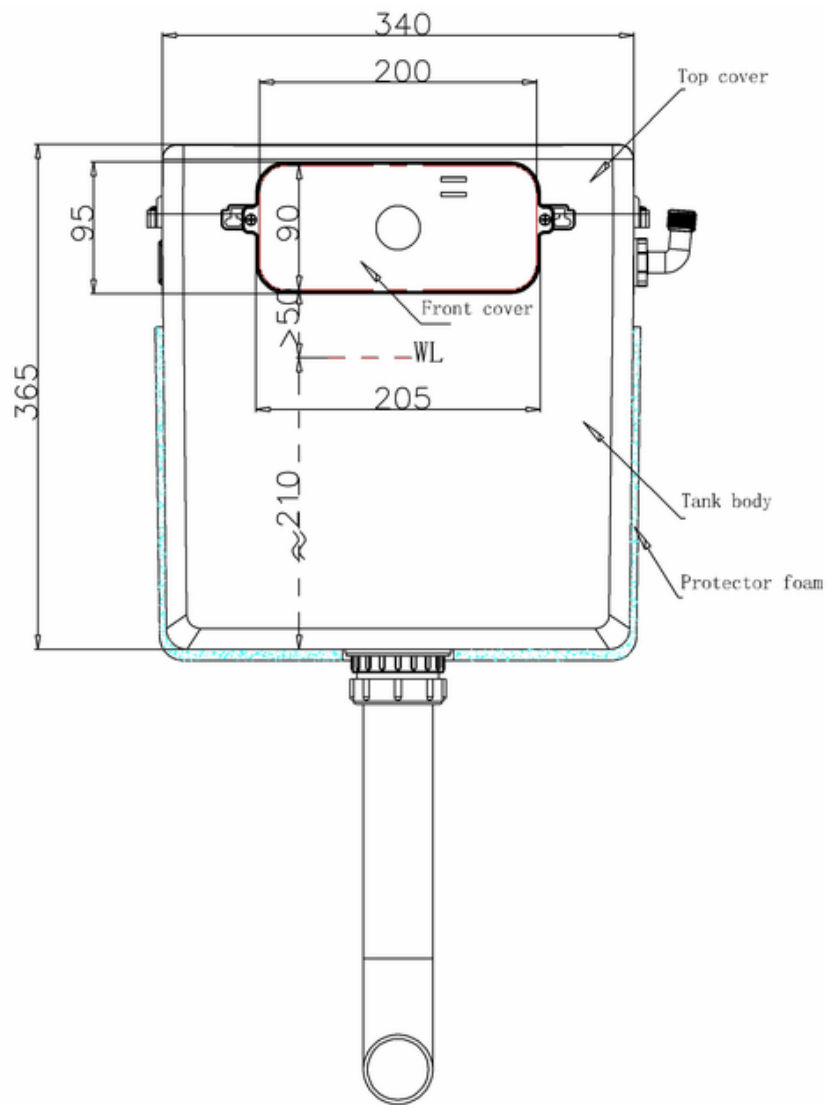

20050030010 - EURO DUO 1TH SEMI RECESSED BASIN WHT 500 x 450 E09

Remark:

- 1: Flatness of installation surface: 0~2mm
- 2: Flatness of whole surface: 0~5mm
- 3: Flatness of main surface: 0~5mm
- 4: Flatness of side surface: 0~4mm
- 5: Distance from tap hole to edge of bowl: Max.80mm
- 6: Dim from basin back to center tap hole: Min.55mm
- 7: Distance between tap hole to drain hole: Max.170mm
- 8: Depth from tap platform to drain hole: Max.250mm

bathstore

20050030610 - EURO MONO 420 BACK TO WALL PAN WHT

Remark:

- 1: Flatness of installation surface: 0~2mm
- 2: Flatness of whole surface: 0~5mm
- 3: Depth of water seal: Min.50mm
- 4: Spigot length: Min.40mm
- 5: Clearance around spigot: Min.150mm
- 6: Depth of inlet hole: Min.25mm
- 5: Height difference between left and right: 0~4mm
- 6: Height difference between front and rear: 0~4mm
- 7: From seat hole to front rim:
For the top control as 2mm;
For the bottom as 6mm

bathstore

41100060170 - MyRoom DUAL CONCEALED CISTERN POLY JACKET FRONT TOP ACCESS 340x365x145

bathstore

**41200100740 - EURO MONO THERMOSET SOFT CLOSE SEAT
WHT SINGLE BUTTON RELEASE**

bathstore

41405010810 - MyPlan 600 BACK TO WALL WC UNIT GLOSS WHITE EXC FITTING W600 D305 H820

bathstore

**41405010920 - MyPlan 1500 COUNTERTOP GLOSS WHITE W1500
D315 D30**