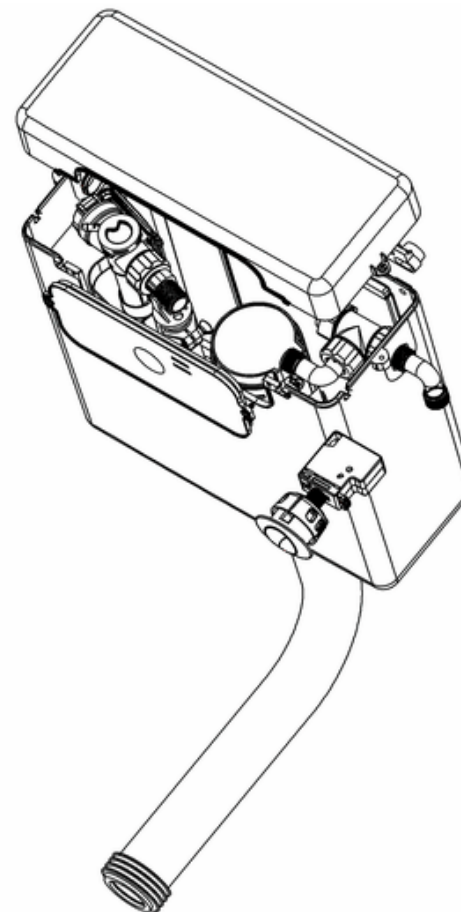

20050030010 - EURO DUO 1TH SEMI RECESSED BASIN WHT 500 x 450 E09

Remark:

- 1: Flatness of installation surface: 0~2mm
- 2: Flatness of whole surface: 0~5mm
- 3: Flatness of main surface: 0~5mm
- 4: Flatness of side surface: 0~4mm
- 5: Distance from tap hole to edge of bowl: Max.80mm
- 6: Dim from basin back to center tap hole: Min.55mm
- 7: Distance between tap hole to drain hole: Max.170mm
- 8: Depth from tap platform to drain hole: Max.250mm

bathstore

20050030610 - EURO MONO 420 BACK TO WALL PAN WHT

Remark:

- 1: Flatness of installation surface: 0~2mm
- 2: Flatness of whole surface: 0~5mm
- 3: Depth of water seal: Min.50mm
- 4: Spigot length: Min.40mm
- 5: Clearance around spigot: Min.150mm
- 6: Depth of inlet hole: Min.25mm
- 5: Height difference between left and right: 0~4mm
- 6: Height difference between front and rear: 0~4mm
- 7: From seat hole to front rim:
For the top control as 2mm;
For the bottom as 6mm

bathstore

41100060170 - MyRoom DUAL CONCEALED CISTERN POLY JACKET FRONT TOP ACCESS 340x365x145

bathstore

**41200100740 - EURO MONO THERMOSET SOFT CLOSE SEAT
WHT SINGLE BUTTON RELEASE**

bathstore

41405010810 - MyPlan 600 BACK TO WALL WC UNIT GLOSS WHITE EXC FITTING W600 D305 H820