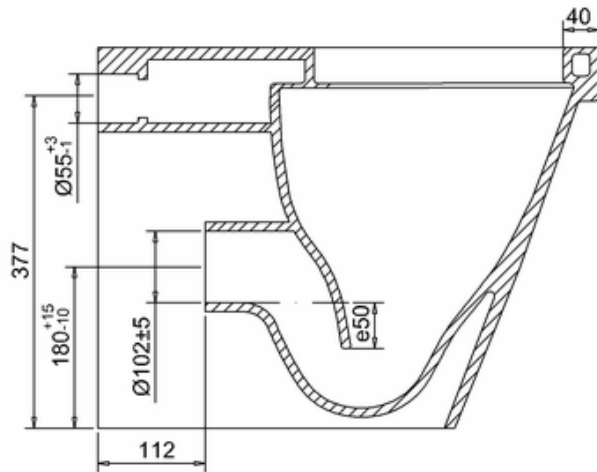

20050030010 - EURO DUO 1TH SEMI RECESSED BASIN WHT 500 x 450 E09

Remark:

- 1: Flatness of installation surface: 0~2mm
- 2: Flatness of whole surface: 0~5mm
- 3: Flatness of main surface: 0~5mm
- 4: Flatness of side surface: 0~4mm
- 5: Distance from tap hole to edge of bowl: Max.80mm
- 6: Dim from basin back to center tap hole: Min.55mm
- 7: Distance between tap hole to drain hole: Max.170mm
- 8: Depth from tap platform to drain hole: Max.250mm

bathstore

20050030610 - EURO MONO 420 BACK TO WALL PAN WHT

Remark:

- 1: Flatness of installation surface: 0~2mm
- 2: Flatness of whole surface: 0~5mm
- 3: Depth of water seal: Min.50mm
- 4: Spigot length: Min.40mm
- 5: Clearance around spigot: Min.150mm
- 6: Depth of inlet hole: Min.25mm
- 5: Height difference between left and right: 0~4mm
- 6: Height difference between front and rear: 0~4mm
- 7: From seat hole to front rim:
For the top control as 2mm;
For the bottom as 6mm

bathstore

41100060170 - MyRoom DUAL CONCEALED CISTERN POLY JACKET FRONT TOP ACCESS 340x365x145

bathstore

**41200100740 - EURO MONO THERMOSET SOFT CLOSE SEAT
WHT SINGLE BUTTON RELEASE**

bathstore

41405010810 - MyPlan 600 BACK TO WALL WC UNIT GLOSS WHITE EXC FITTING W600 D305 H820

bathstore

**41405010920 - MyPlan 1500 COUNTERTOP GLOSS WHITE W1500
D315 D30**