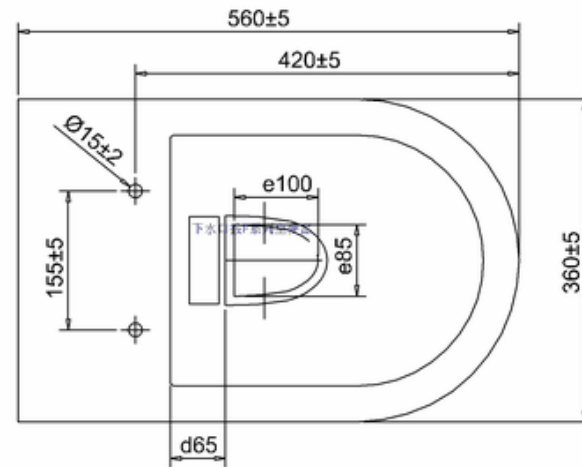

20050030010 - EURO DUO 1TH SEMI RECESSED BASIN WHT 500 x 450 E09

Remark:

- 1: Flatness of installation surface: 0~2mm
- 2: Flatness of whole surface: 0~5mm
- 3: Flatness of main surface: 0~5mm
- 4: Flatness of side surface: 0~4mm
- 5: Distance from tap hole to edge of bowl: Max.80mm
- 6: Dim from basin back to center tap hole: Min.55mm
- 7: Distance between tap hole to drain hole: Max.170mm
- 8: Depth from tap platform to drain hole: Max.250mm

bathstore

20050030610 - EURO MONO 420 BACK TO WALL PAN WHT

Remark:

- 1: Flatness of installation surface: 0~2mm
- 2: Flatness of whole surface: 0~5mm
- 3: Depth of water seal: Min.50mm
- 4: Spigot length: Min.40mm
- 5: Clearance around spigot: Min.150mm
- 6: Depth of inlet hole: Min.25mm
- 5: Height difference between left and right: 0~4mm
- 6: Height difference between front and rear: 0~4mm
- 7: From seat hole to front rim:
For the top control as 2mm;
For the bottom as 6mm

bathstore

41100060170 - MyRoom DUAL CONCEALED CISTERN POLY JACKET FRONT TOP ACCESS 340x365x145

bathstore

**41200100740 - EURO MONO THERMOSET SOFT CLOSE SEAT
WHT SINGLE BUTTON RELEASE**

bathstore

41405010810 - MyPlan 600 BACK TO WALL WC UNIT GLOSS WHITE EXC FITTING W600 D305 H820

bathstore

**41405010920 - MyPlan 1500 COUNTERTOP GLOSS WHITE W1500
D315 D30**