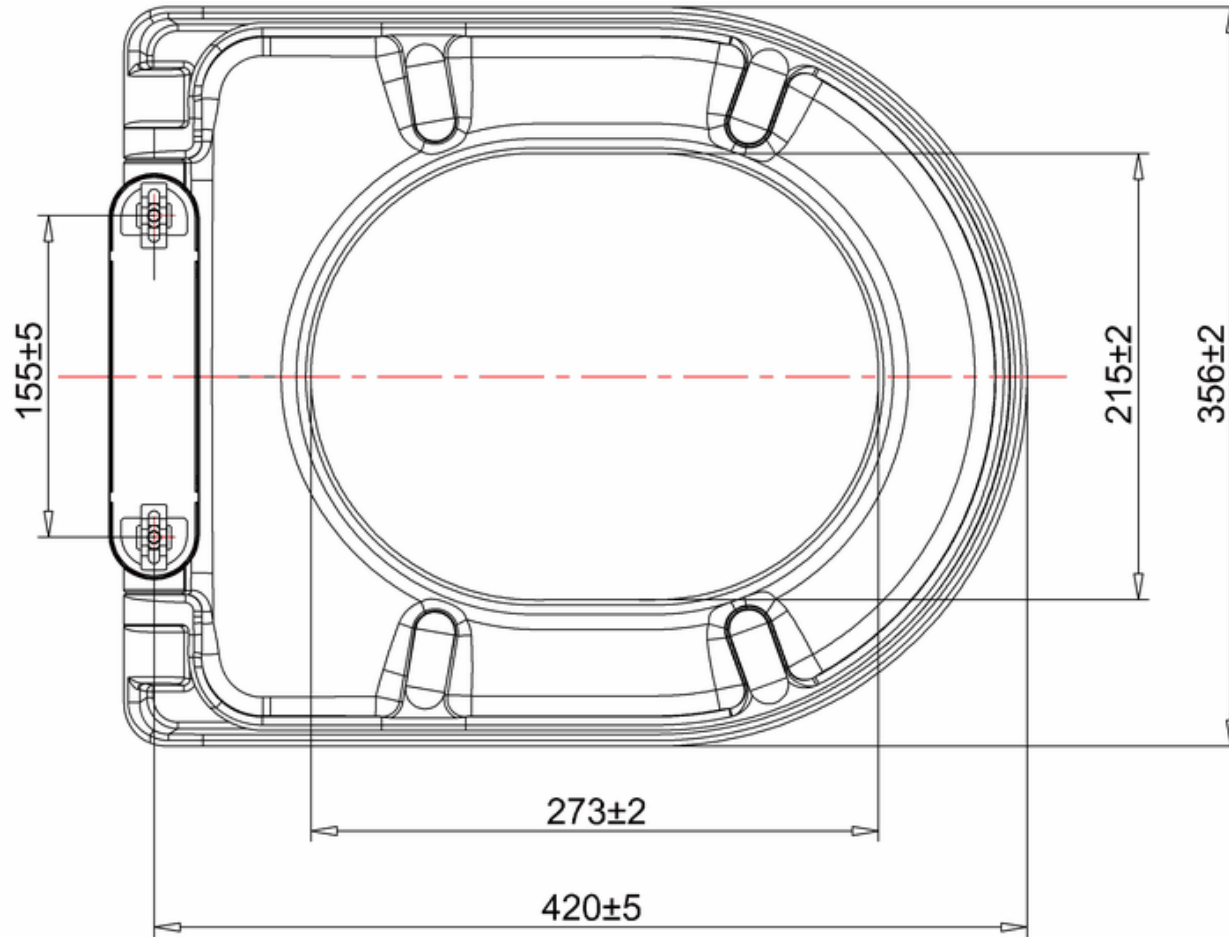

20050030010 - EURO DUO 1TH SEMI RECESSED BASIN WHT 500 x 450 E09

Remark:

- 1: Flatness of installation surface: 0~2mm
- 2: Flatness of whole surface: 0~5mm
- 3: Flatness of main surface: 0~5mm
- 4: Flatness of side surface: 0~4mm
- 5: Distance from tap hole to edge of bowl: Max.80mm
- 6: Dim from basin back to center tap hole: Min.55mm
- 7: Distance between tap hole to drain hole: Max.170mm
- 8: Depth from tap platform to drain hole: Max.250mm

bathstore

20050030610 - EURO MONO 420 BACK TO WALL PAN WHT

Remark:

- 1: Flatness of installation surface: 0~2mm
- 2: Flatness of whole surface: 0~5mm
- 3: Depth of water seal: Min.50mm
- 4: Spigot length: Min.40mm
- 5: Clearance around spigot: Min.150mm
- 6: Depth of inlet hole: Min.25mm
- 5: Height difference between left and right: 0~4mm
- 6: Height difference between front and rear: 0~4mm
- 7: From seat hole to front rim:
For the top control as 2mm;
For the bottom as 6mm

bathstore

41100060170 - MyRoom DUAL CONCEALED CISTERN POLY JACKET FRONT TOP ACCESS 340x365x145

bathstore

**41200100740 - EURO MONO THERMOSET SOFT CLOSE SEAT
WHT SINGLE BUTTON RELEASE**

bathstore

41405010810 - MyPlan 600 BACK TO WALL WC UNIT GLOSS WHITE EXC FITTING W600 D305 H820

bathstore

**41405010920 - MyPlan 1500 COUNTERTOP GLOSS WHITE W1500
D315 D30**