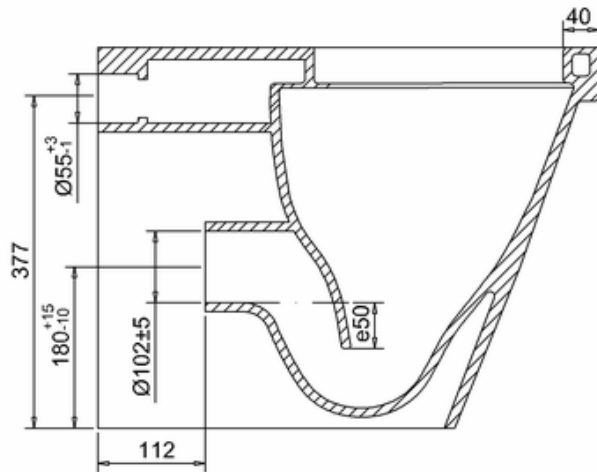

## 20050030610 - EURO MONO 420 BACK TO WALL PAN WHT

**Remark:**

- 1: Flatness of installation surface: 0~2mm
- 2: Flatness of whole surface: 0~5mm
- 3: Depth of water seal: Min.50mm
- 4: Spigot length: Min.40mm
- 5: Clearance around spigot: Min.150mm
- 6: Depth of inlet hole: Min.25mm
- 5: Height difference between left and right: 0~4mm
- 6: Height difference between front and rear: 0~4mm
- 7: From seat hole to front rim:  
For the top control as 2mm;  
For the bottom as 6mm

## 41100060170 - MyRoom DUAL CONCEALED CISTERN POLY JACKET FRONT TOP ACCESS 340x365x145

**bathstore**

**41200100740 - EURO MONO THERMOSET SOFT CLOSE SEAT  
WHT SINGLE BUTTON RELEASE**

**bathstore**

# 41405010810 - MyPlan 600 BACK TO WALL WC UNIT GLOSS WHITE EXC FITTING W600 D305 H820