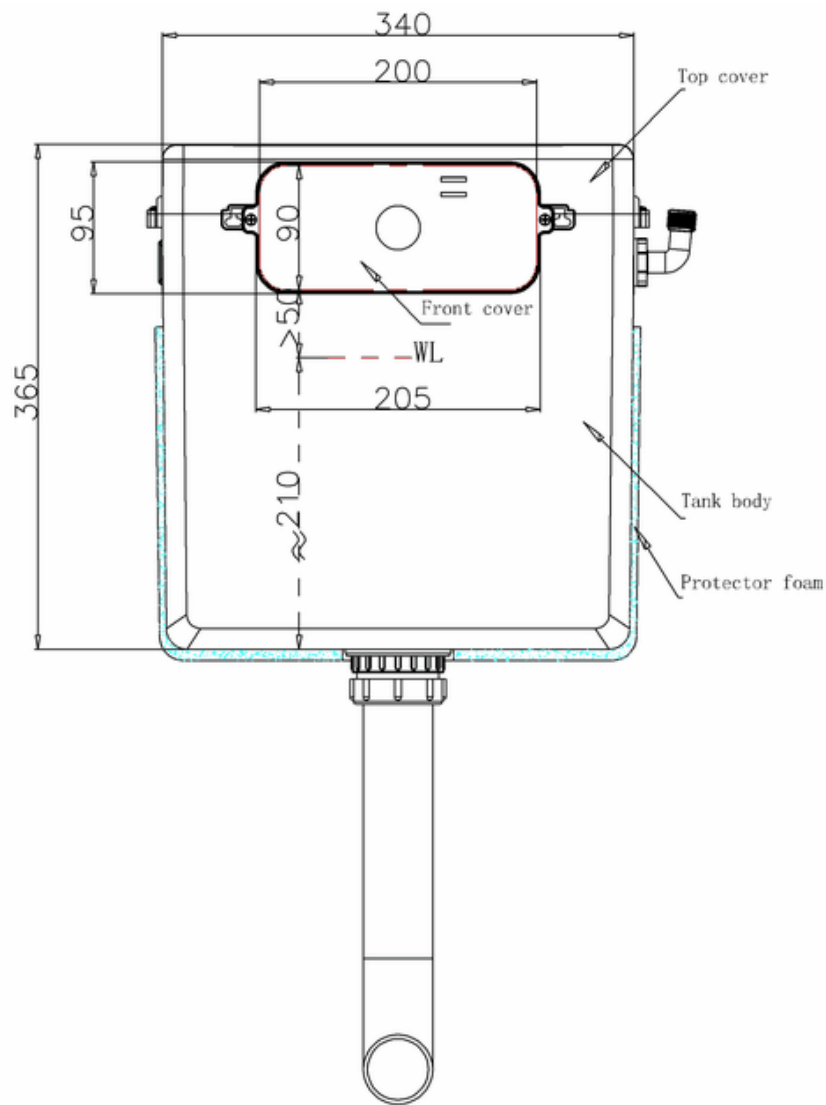

## 20050030610 - EURO MONO 420 BACK TO WALL PAN WHT

**Remark:**

- 1: Flatness of installation surface: 0~2mm
- 2: Flatness of whole surface: 0~5mm
- 3: Depth of water seal: Min.50mm
- 4: Spigot length: Min.40mm
- 5: Clearance around spigot: Min.150mm
- 6: Depth of inlet hole: Min.25mm
- 5: Height difference between left and right: 0~4mm
- 6: Height difference between front and rear: 0~4mm
- 7: From seat hole to front rim:  
For the top control as 2mm;  
For the bottom as 6mm

## 41100060170 - MyRoom DUAL CONCEALED CISTERN POLY JACKET FRONT TOP ACCESS 340x365x145

**bathstore**

**41200100740 - EURO MONO THERMOSET SOFT CLOSE SEAT  
WHT SINGLE BUTTON RELEASE**

**bathstore**

# 41405010810 - MyPlan 600 BACK TO WALL WC UNIT GLOSS WHITE EXC FITTING W600 D305 H820