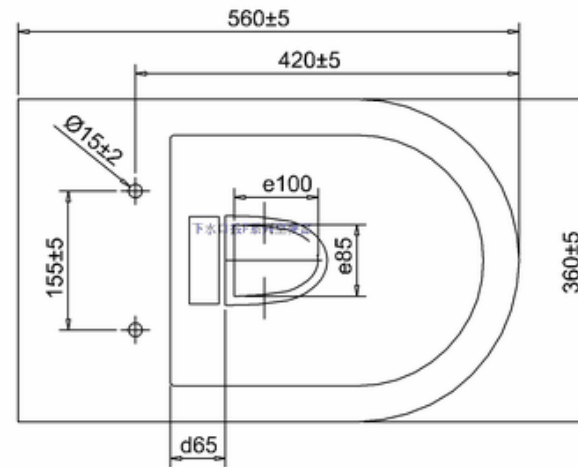

## 20050030610 - EURO MONO 420 BACK TO WALL PAN WHT

**Remark:**

- 1: Flatness of installation surface: 0~2mm
- 2: Flatness of whole surface: 0~5mm
- 3: Depth of water seal: Min.50mm
- 4: Spigot length: Min.40mm
- 5: Clearance around spigot: Min.150mm
- 6: Depth of inlet hole: Min.25mm
- 5: Height difference between left and right: 0~4mm
- 6: Height difference between front and rear: 0~4mm
- 7: From seat hole to front rim:  
For the top control as 2mm;  
For the bottom as 6mm

## 41100060170 - MyRoom DUAL CONCEALED CISTERN POLY JACKET FRONT TOP ACCESS 340x365x145

**bathstore**

**41200100740 - EURO MONO THERMOSET SOFT CLOSE SEAT  
WHT SINGLE BUTTON RELEASE**

**bathstore**

# 41405010810 - MyPlan 600 BACK TO WALL WC UNIT GLOSS WHITE EXC FITTING W600 D305 H820