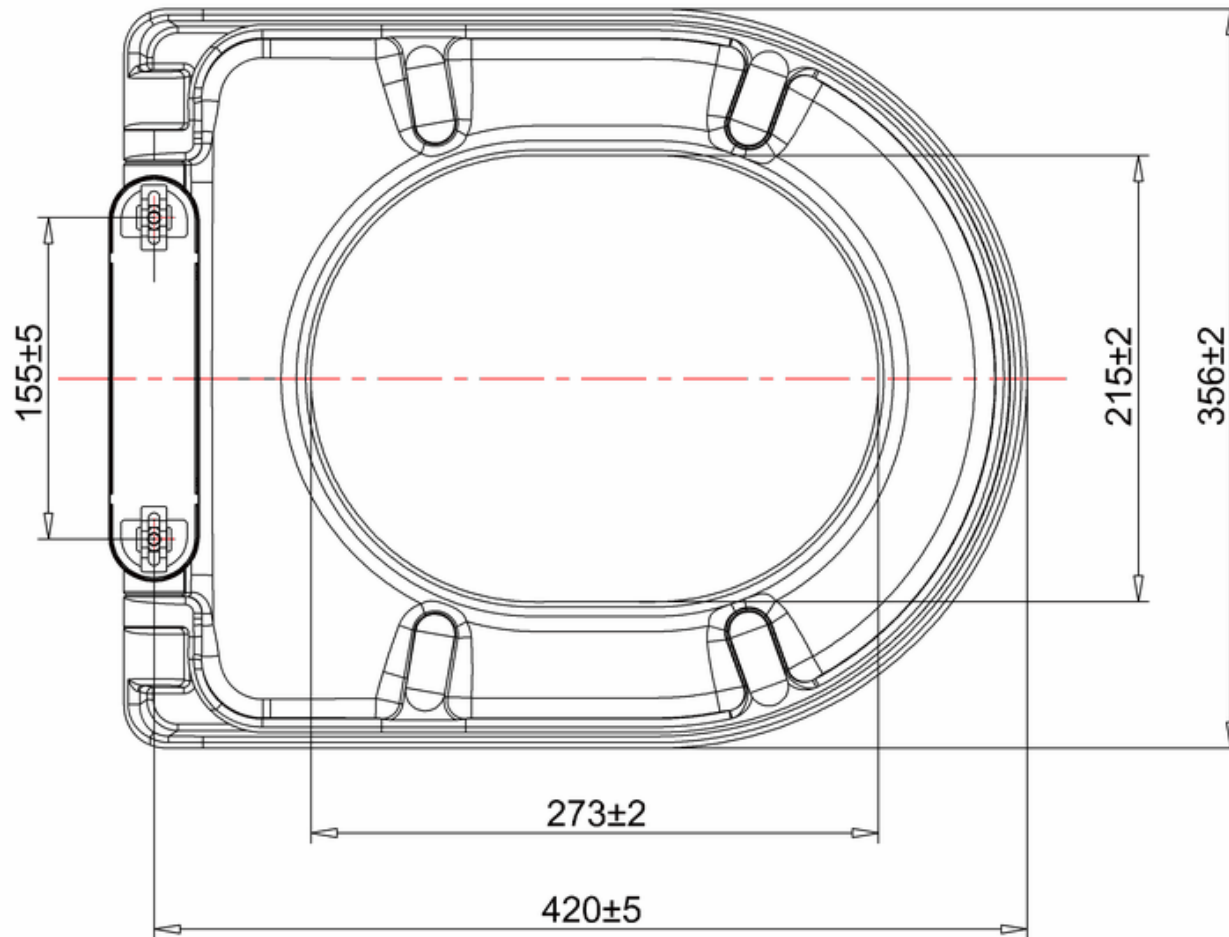

## 20050030610 - EURO MONO 420 BACK TO WALL PAN WHT

**Remark:**

- 1: Flatness of installation surface: 0~2mm
- 2: Flatness of whole surface: 0~5mm
- 3: Depth of water seal: Min.50mm
- 4: Spigot length: Min.40mm
- 5: Clearance around spigot: Min.150mm
- 6: Depth of inlet hole: Min.25mm
- 5: Height difference between left and right: 0~4mm
- 6: Height difference between front and rear: 0~4mm
- 7: From seat hole to front rim:  
For the top control as 2mm;  
For the bottom as 6mm

## 41100060170 - MyRoom DUAL CONCEALED CISTERN POLY JACKET FRONT TOP ACCESS 340x365x145

**bathstore**

**41200100740 - EURO MONO THERMOSET SOFT CLOSE SEAT  
WHT SINGLE BUTTON RELEASE**

**bathstore**

# 41405010810 - MyPlan 600 BACK TO WALL WC UNIT GLOSS WHITE EXC FITTING W600 D305 H820