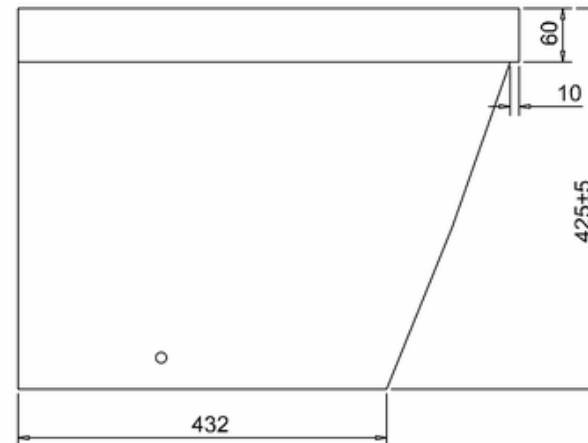

## 20050030610 - EURO MONO 420 BACK TO WALL PAN WHT

**Remark:**

- 1: Flatness of installation surface: 0~2mm
- 2: Flatness of whole surface: 0~5mm
- 3: Depth of water seal: Min.50mm
- 4: Spigot length: Min.40mm
- 5: Clearance around spigot: Min.150mm
- 6: Depth of inlet hole: Min.25mm
- 5: Height difference between left and right: 0~4mm
- 6: Height difference between front and rear: 0~4mm
- 7: From seat hole to front rim:  
For the top control as 2mm;  
For the bottom as 6mm