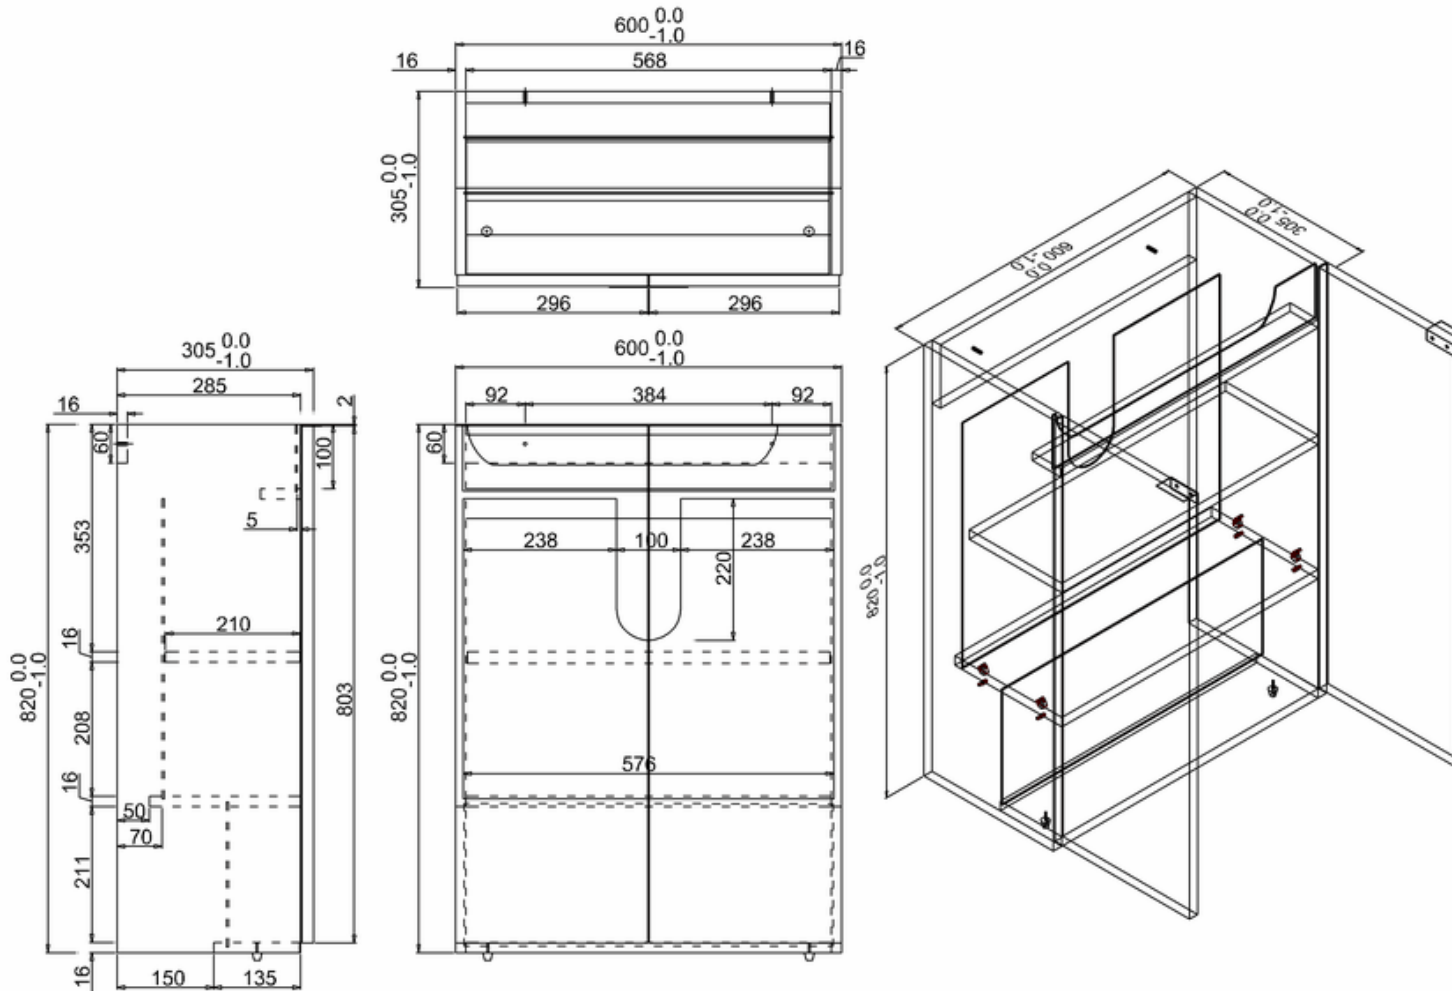

## 20050030610 - EURO MONO 420 BACK TO WALL PAN WHT

**Remark:**

- 1: Flatness of installation surface: 0~2mm
- 2: Flatness of whole surface: 0~5mm
- 3: Depth of water seal: Min.50mm
- 4: Spigot length: Min.40mm
- 5: Clearance around spigot: Min.150mm
- 6: Depth of inlet hole: Min.25mm
- 5: Height difference between left and right: 0~4mm
- 6: Height difference between front and rear: 0~4mm
- 7: From seat hole to front rim:  
For the top control as 2mm;  
For the bottom as 6mm

## 41100060170 - MyRoom DUAL CONCEALED CISTERN POLY JACKET FRONT TOP ACCESS 340x365x145

**bathstore**

**41200100740 - EURO MONO THERMOSET SOFT CLOSE SEAT  
WHT SINGLE BUTTON RELEASE**

**bathstore**

# 41405010760 - MyPlan SLIMLINE 600 BASIN UNIT GLOSS WHITE W600 D305 H820

bathstore