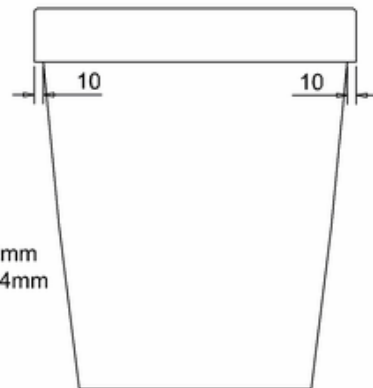

## 20050030610 - EURO MONO 420 BACK TO WALL PAN WHT

**Remark:**

- 1: Flatness of installation surface: 0~2mm
- 2: Flatness of whole surface: 0~5mm
- 3: Depth of water seal: Min.50mm
- 4: Spigot length: Min.40mm
- 5: Clearance around spigot: Min.150mm
- 6: Depth of inlet hole: Min.25mm
- 5: Height difference between left and right: 0~4mm
- 6: Height difference between front and rear: 0~4mm
- 7: From seat hole to front rim:  
For the top control as 2mm;  
For the bottom as 6mm

## 41100060170 - MyRoom DUAL CONCEALED CISTERN POLY JACKET FRONT TOP ACCESS 340x365x145

**bathstore**

**41200100740 - EURO MONO THERMOSET SOFT CLOSE SEAT  
WHT SINGLE BUTTON RELEASE**

**bathstore**

# 41405010810 - MyPlan 600 BACK TO WALL WC UNIT GLOSS WHITE EXC FITTING W600 D305 H820