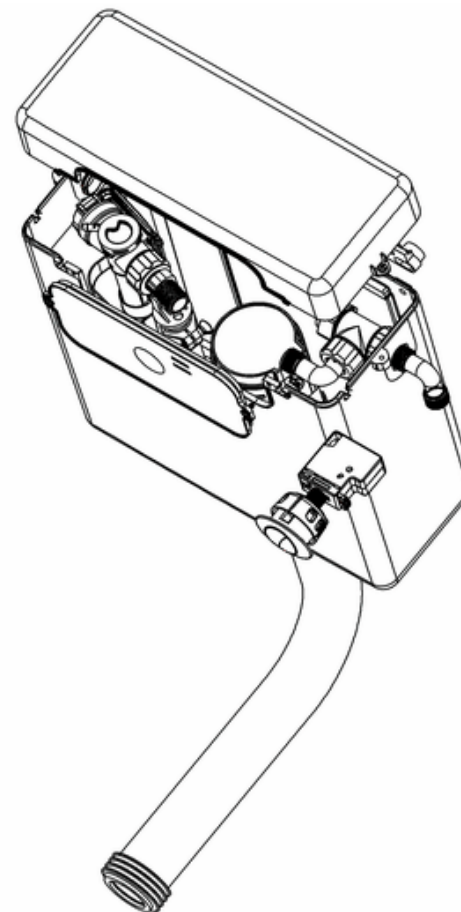

## 20050030610 - EURO MONO 420 BACK TO WALL PAN WHT

**Remark:**

- 1: Flatness of installation surface: 0~2mm
- 2: Flatness of whole surface: 0~5mm
- 3: Depth of water seal: Min.50mm
- 4: Spigot length: Min.40mm
- 5: Clearance around spigot: Min.150mm
- 6: Depth of inlet hole: Min.25mm
- 5: Height difference between left and right: 0~4mm
- 6: Height difference between front and rear: 0~4mm
- 7: From seat hole to front rim:  
For the top control as 2mm;  
For the bottom as 6mm

## 41100060170 - MyRoom DUAL CONCEALED CISTERN POLY JACKET FRONT TOP ACCESS 340x365x145

**bathstore**

**41200100740 - EURO MONO THERMOSET SOFT CLOSE SEAT  
WHT SINGLE BUTTON RELEASE**

**bathstore**