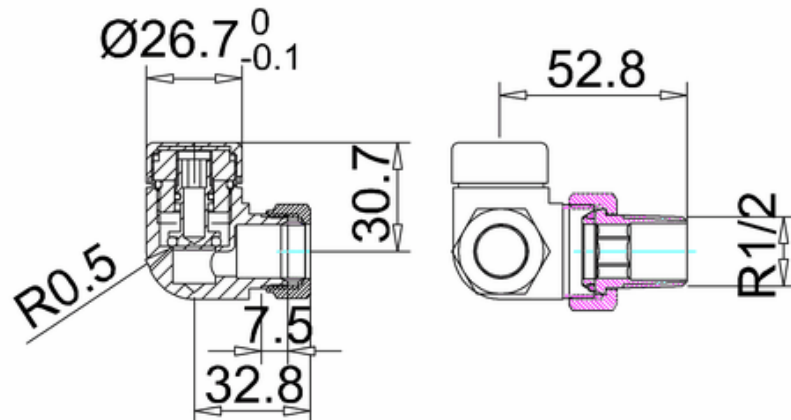

bathstore

20004011416 - L-Space radiator valves chrome

Note:

For the each part, the dimension tolerance should be followed the list below.

0 - 100	101 - 200	201 - 400	≥ 401
±1	±2	±3	±5

For the finished assembly, the dimension tolerance should be followed the list below.

0 - 300	≥ 301
±2	±5