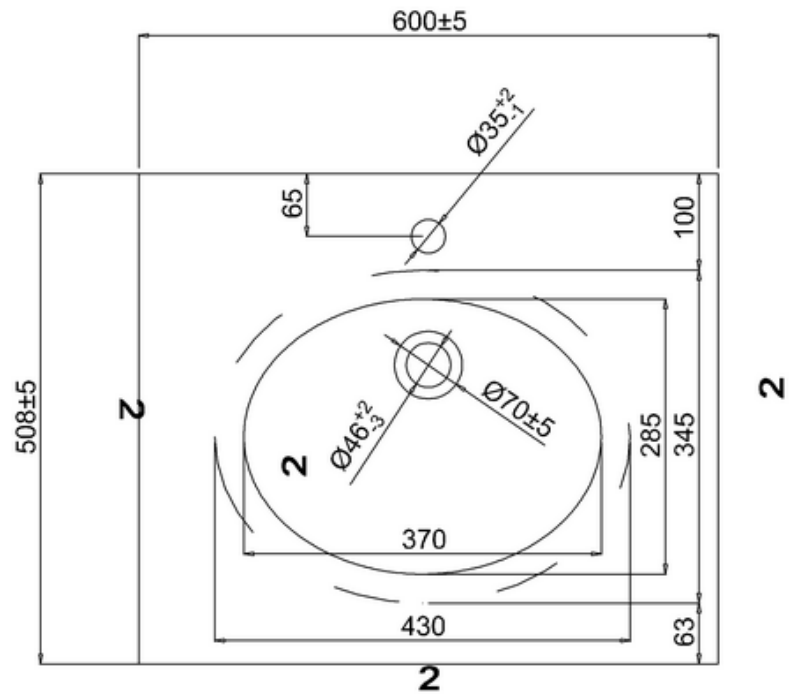

bathstore

41800070420 - Savoy Single CARRARA 1TH Marble Top & U/C Ceramic Basin W600

- Remark:
- 1: Flatness of installation surface: 0~2mm
 - 2: Flatness of whole surface: 0~5mm
 - 3: Flatness of main surface: 0~5mm
 - 4: Flatness of side surface: 0~4mm
 - 5: Distance from tap hole to edge of bowel: Max.80mm
 - 6: Dim from basin back to center tap hole: Min.55mm
 - 7: Distance between tap hole to drain hole: Max.170mm
 - 8: Depth from tap platform to drain hole: Max.250mm

20003000018 - Flip Top Basin Waste (slotted)

Note:

For each part of the accessory, the dimension tolerance should be followed the list below.

0 - 100	101 - 200	201 - 400	≥ 401
± 1	± 2	± 3	± 5

For the finished assembly, the dimension tolerance should be followed the list below.

0 - 300	≥ 301
± 2	± 5