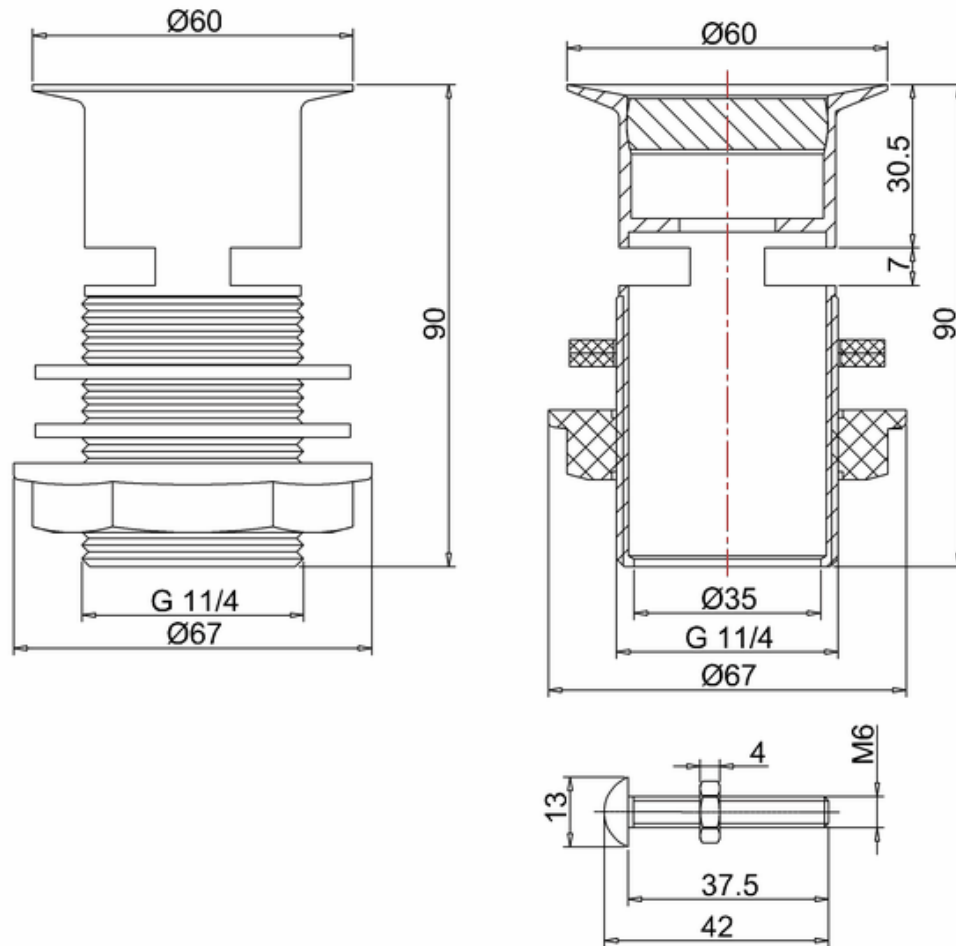

bathstore

41800070420 - Savoy Single CARRARA 1TH Marble Top & U/C Ceramic Basin W600

- Remark:
- 1: Flatness of installation surface: 0~2mm
 - 2: Flatness of whole surface: 0~5mm
 - 3: Flatness of main surface: 0~5mm
 - 4: Flatness of side surface: 0~4mm
 - 5: Distance from tap hole to edge of bowel: Max.80mm
 - 6: Dim from basin back to center tap hole: Min.55mm
 - 7: Distance between tap hole to drain hole: Max.170mm
 - 8: Depth from tap platform to drain hole: Max.250mm

20003000018 - Flip Top Basin Waste (slotted)

Note:

For each part of the accessory, the dimension tolerance should be followed the list below.

0 - 100	101 - 200	201 - 400	≥ 401
± 1	± 2	± 3	± 5

For the finished assembly, the dimension tolerance should be followed the list below.

0 - 300	≥ 301
± 2	± 5