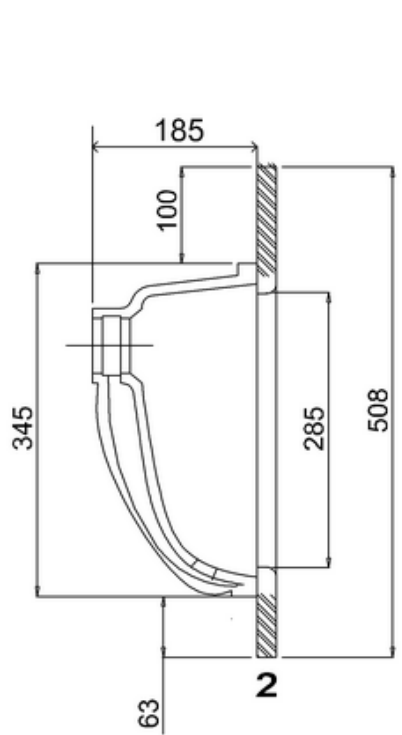

bathstore

41800070420 - Savoy Single CARRARA 1TH Marble Top & U/C Ceramic Basin W600

- Remark:
- 1: Flatness of installation surface: 0~2mm
 - 2: Flatness of whole surface: 0~5mm
 - 3: Flatness of main surface: 0~5mm
 - 4: Flatness of side surface: 0~4mm
 - 5: Distance from tap hole to edge of bowel: Max.80mm
 - 6: Dim from basin back to center tap hole: Min.55mm
 - 7: Distance between tap hole to drain hole: Max.170mm
 - 8: Depth from tap platform to drain hole: Max.250mm

20003000018 - Flip Top Basin Waste (slotted)

Note:

For each part of the accessory, the dimension tolerance should be followed the list below.

0 - 100	101 - 200	201 - 400	≥ 401
± 1	± 2	± 3	± 5

For the finished assembly, the dimension tolerance should be followed the list below.

0 - 300	≥ 301
± 2	± 5