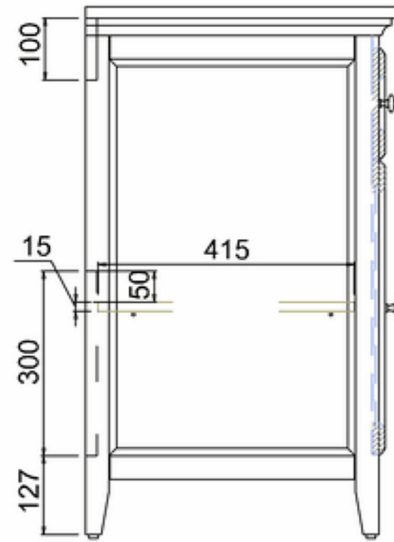

## 20050073120 - SAVOY GUN METAL SINGLE DOOR BASIN UNIT W600 H855 D508 (NO TOP)

Note:

The length, width, height dimension tolerance is

:  $\pm 5$

The shelf dimension tolerance is:  $\pm 2$

**bathstore**

## Savoy Single Worktop W600 D508 H18

**bathstore**

### 20005000210 - Savoy Fully inset Vanity Basin 1TH