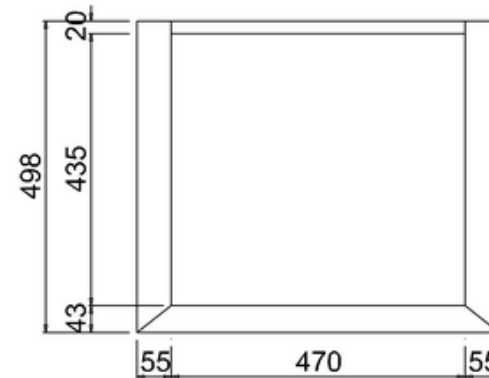

## 20050073120 - SAVOY GUN METAL SINGLE DOOR BASIN UNIT W600 H855 D508 (NO TOP)

Note:

The length, width, height dimension tolerance is

:  $\pm 5$

The shelf dimension tolerance is:  $\pm 2$

**bathstore**

### 20005000210 - Savoy Fully inset Vanity Basin 1TH