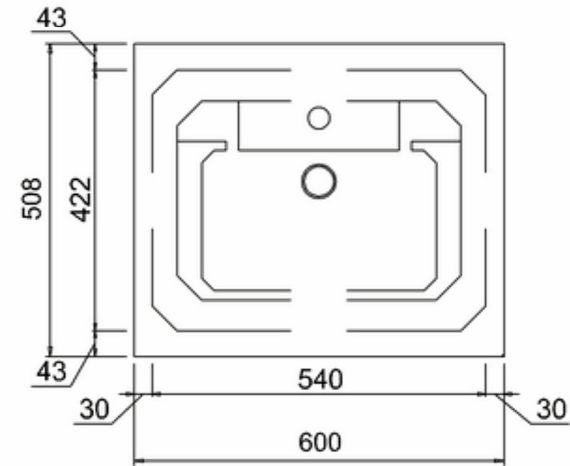

## 20050073120 - SAVOY GUN METAL SINGLE DOOR BASIN UNIT W600 H855 D508 (NO TOP)

Note:

The length, width, height dimension tolerance is

:  $\pm 5$

The shelf dimension tolerance is:  $\pm 2$

**bathstore**

## Savoy Single Worktop W600 D508 H18

**bathstore**

### 20005000210 - Savoy Fully inset Vanity Basin 1TH