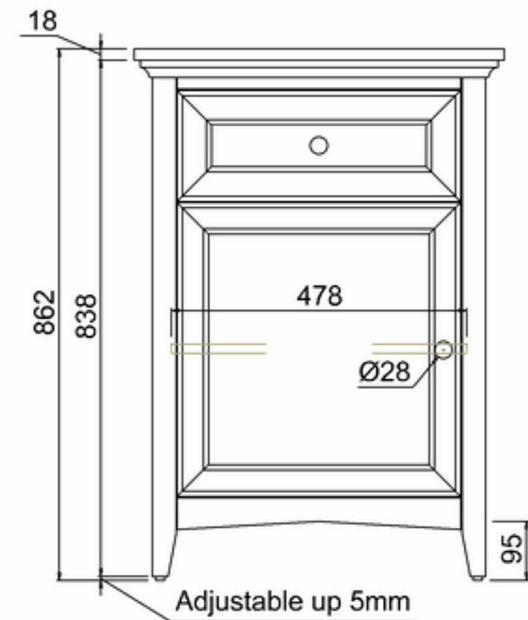

## 20050073120 - SAVOY GUN METAL SINGLE DOOR BASIN UNIT W600 H855 D508 (NO TOP)

Note:

The length, width, height dimension tolerance is

:  $\pm 5$

The shelf dimension tolerance is:  $\pm 2$

**bathstore**

## Savoy Single Worktop W600 D508 H18

**bathstore**

### 20005000210 - Savoy Fully inset Vanity Basin 1TH