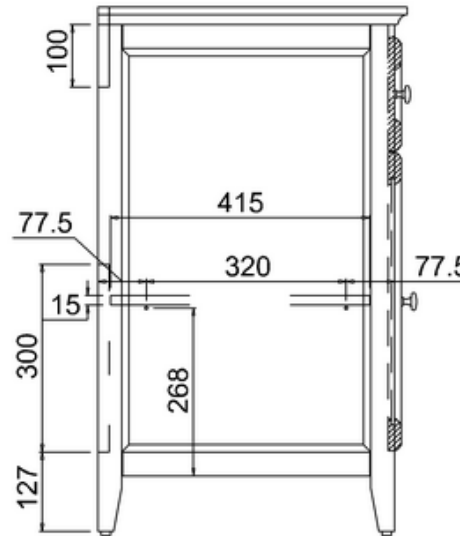

## 20050073120 - SAVOY GUN METAL SINGLE DOOR BASIN UNIT W600 H855 D508 (NO TOP)

Note:

The length, width, height dimension tolerance is

:  $\pm 5$

The shelf dimension tolerance is:  $\pm 2$

**bathstore**

## Savoy Single Worktop W600 D508 H18

**bathstore**

### 20005000210 - Savoy Fully inset Vanity Basin 1TH