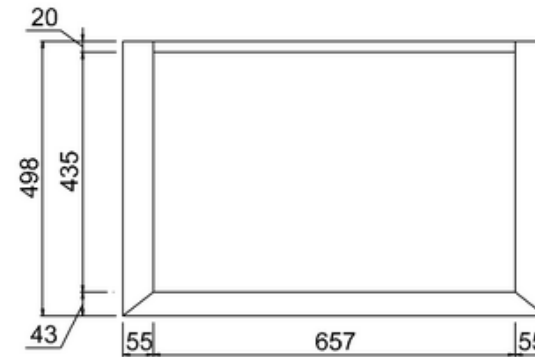

## 20050073100 - SAVOY GUN METAL DOUBLE DOOR BASIN UNIT W787 H855 D508 (NO TOP)

Note:

The length, width, height dimension tolerance is

:  $\pm 5$

The shelf dimension tolerance is:  $\pm 2$

**bathstore**