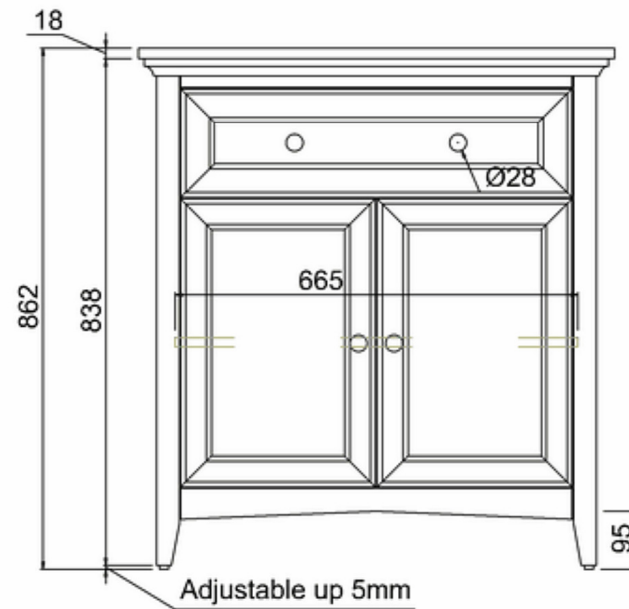

## 20050073100 - SAVOY GUN METAL DOUBLE DOOR BASIN UNIT W787 H855 D508 (NO TOP)

Note:

The length, width, height dimension tolerance is

:  $\pm 5$

The shelf dimension tolerance is:  $\pm 2$

**bathstore**

# Savoy Double Worktop W787 D508 H18

**bathstore**

### 20005000220 - Savoy Fully inset Vanity Basin 2TH