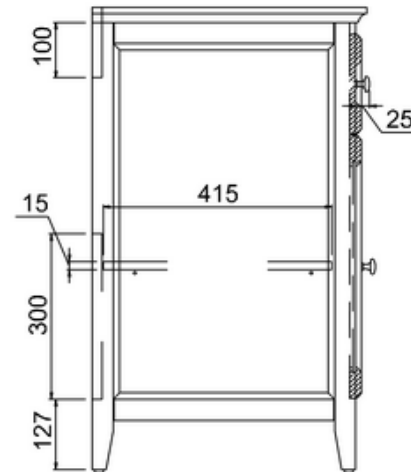

## 20050073100 - SAVOY GUN METAL DOUBLE DOOR BASIN UNIT W787 H855 D508 (NO TOP)

Note:

The length, width, height dimension tolerance is

:  $\pm 5$

The shelf dimension tolerance is:  $\pm 2$

**bathstore**

# Savoy Double Worktop W787 D508 H18

**bathstore**

### 20005000220 - Savoy Fully inset Vanity Basin 2TH