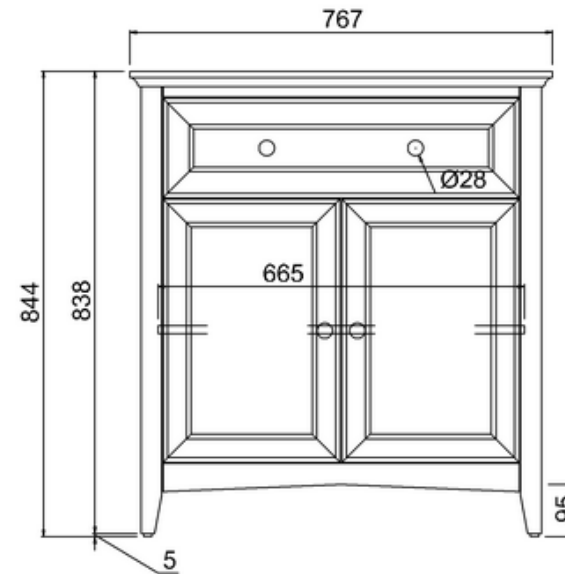

## 20050073100 - SAVOY GUN METAL DOUBLE DOOR BASIN UNIT W787 H855 D508 (NO TOP)

Note:

The length, width, height dimension tolerance is

:  $\pm 5$

The shelf dimension tolerance is:  $\pm 2$

**bathstore**

# Savoy Double Worktop W787 D508 H18

**bathstore**

### 20005000220 - Savoy Fully inset Vanity Basin 2TH