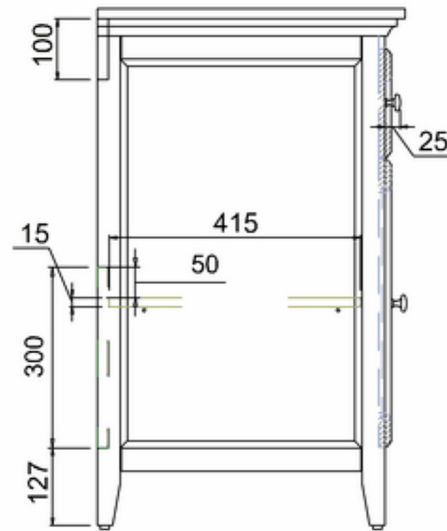

## 20050073100 - SAVOY GUN METAL DOUBLE DOOR BASIN UNIT W787 H855 D508 (NO TOP)

Note:

The length, width, height dimension tolerance is

:  $\pm 5$

The shelf dimension tolerance is:  $\pm 2$

**bathstore**

# Savoy Double Worktop W787 D508 H18

**bathstore**

### 20005000220 - Savoy Fully inset Vanity Basin 2TH