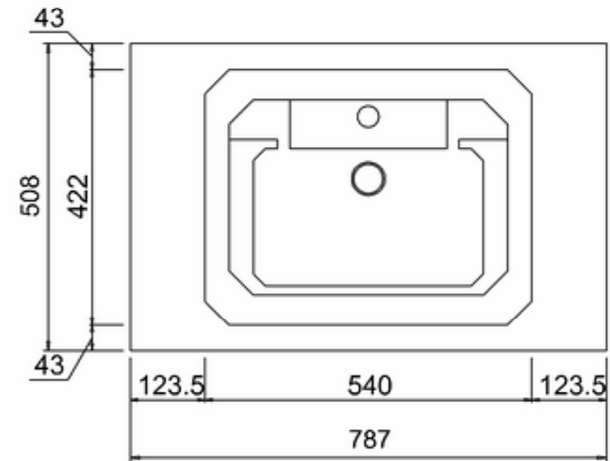

## 20050073100 - SAVOY GUN METAL DOUBLE DOOR BASIN UNIT W787 H855 D508 (NO TOP)

Note:

The length, width, height dimension tolerance is

:  $\pm 5$

The shelf dimension tolerance is:  $\pm 2$

**bathstore**

# Savoy Double Worktop W787 D508 H18

**bathstore**

### 20005000220 - Savoy Fully inset Vanity Basin 2TH