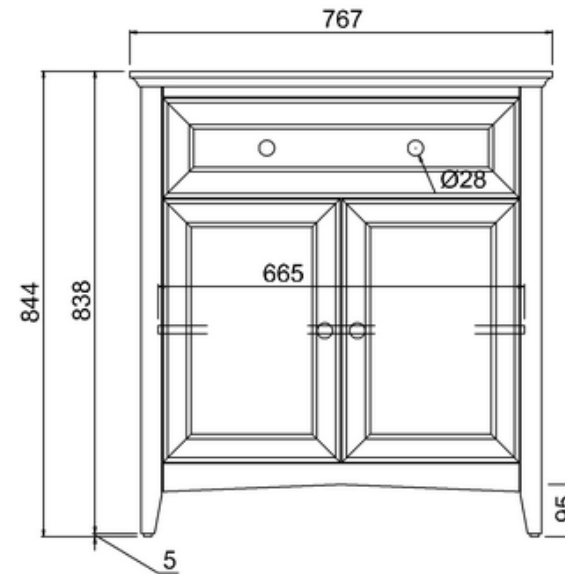

## 20050073210 - SAVOY CHARCOAL GREY DOUBLE DOOR BASIN UNIT W787 H855 D508 (NO TOP)

Note:

The length, width, height dimension tolerance is

:  $\pm 5$

The shelf dimension tolerance is:  $\pm 2$

**bathstore**

# Savoy Double Worktop W787 D508 H18

**bathstore**

## 20005000220 - Savoy Fully inset Vanity Basin 2TH