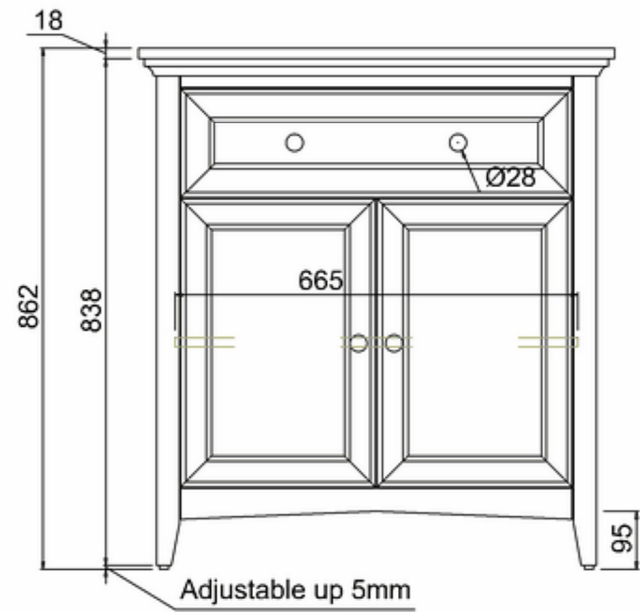

## 20050073210 - SAVOY CHARCOAL GREY DOUBLE DOOR BASIN UNIT W787 H855 D508 (NO TOP)

Note:

The length, width, height dimension tolerance is

:  $\pm 5$

The shelf dimension tolerance is:  $\pm 2$

**bathstore**

# Savoy Double Worktop W787 D508 H18

**bathstore**

## 20005000220 - Savoy Fully inset Vanity Basin 2TH