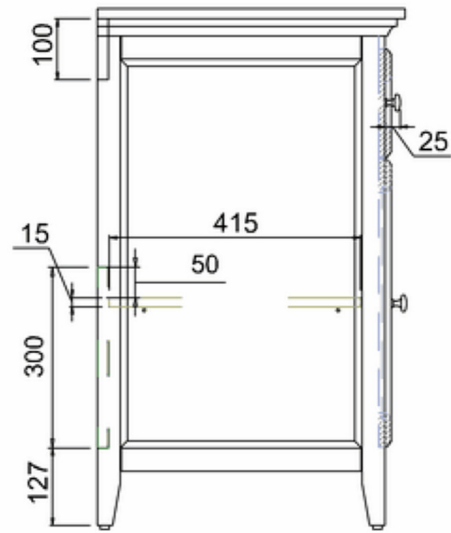

## 20050073210 - SAVOY CHARCOAL GREY DOUBLE DOOR BASIN UNIT W787 H855 D508 (NO TOP)

Note:

The length, width, height dimension tolerance is

:  $\pm 5$

The shelf dimension tolerance is:  $\pm 2$

**bathstore**

# Savoy Double Worktop W787 D508 H18

**bathstore**

## 20005000220 - Savoy Fully inset Vanity Basin 2TH