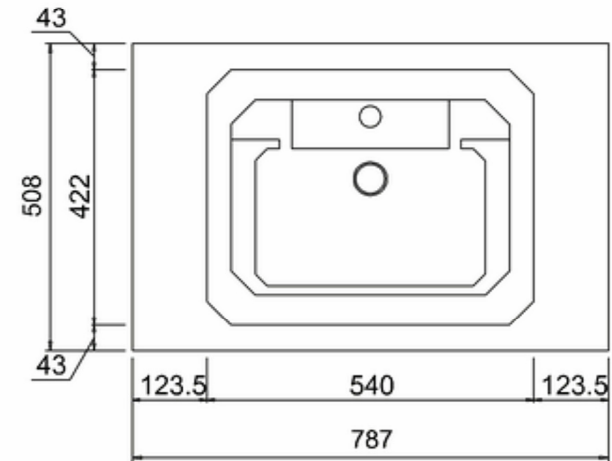

## 20050073210 - SAVOY CHARCOAL GREY DOUBLE DOOR BASIN UNIT W787 H855 D508 (NO TOP)

Note:

The length, width, height dimension tolerance is

:  $\pm 5$

The shelf dimension tolerance is:  $\pm 2$

**bathstore**

# Savoy Double Worktop W787 D508 H18

**bathstore**