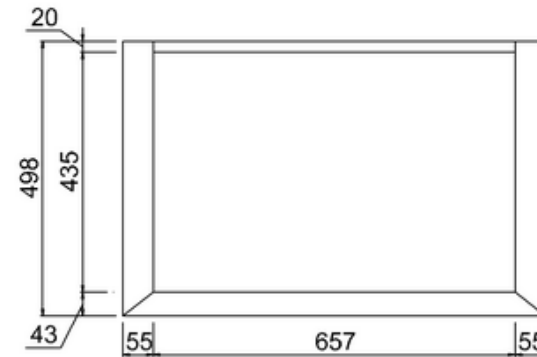

bathstore

20050073210 - SAVOY CHARCOAL GREY DOUBLE DOOR BASIN UNIT W787 H855 D508 (NO TOP)

Note:

The length, width, height dimension tolerance is

: ± 5

The shelf dimension tolerance is: ± 2

bathstore

Savoy Double Worktop W787 D508 H18

bathstore

20005000220 - Savoy Fully inset Vanity Basin 2TH