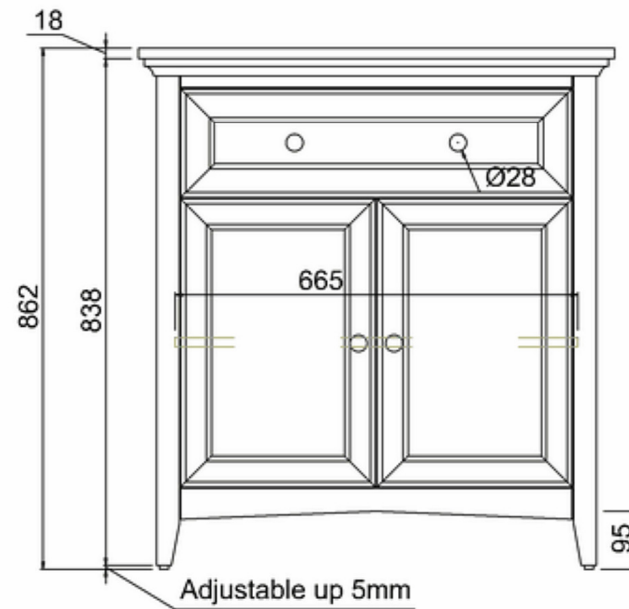

bathstore

20050073210 - SAVOY CHARCOAL GREY DOUBLE DOOR BASIN UNIT W787 H855 D508 (NO TOP)

Note:

The length, width, height dimension tolerance is

: ± 5

The shelf dimension tolerance is: ± 2

bathstore

Savoy Double Worktop W787 D508 H18

bathstore

20005000220 - Savoy Fully inset Vanity Basin 2TH