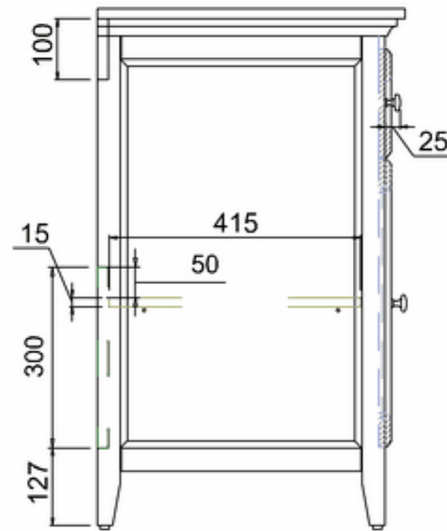

bathstore

20050073210 - SAVOY CHARCOAL GREY DOUBLE DOOR BASIN UNIT W787 H855 D508 (NO TOP)

Note:

The length, width, height dimension tolerance is

: ± 5

The shelf dimension tolerance is: ± 2

bathstore

Savoy Double Worktop W787 D508 H18

bathstore

20005000220 - Savoy Fully inset Vanity Basin 2TH