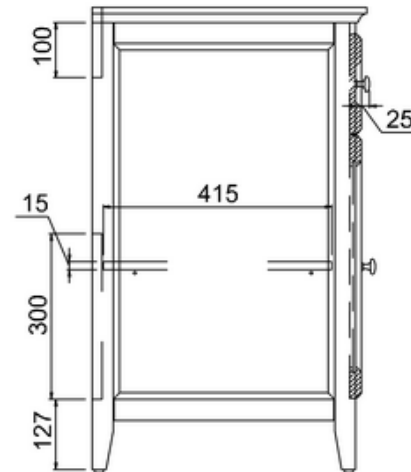

## 20050073210 - SAVOY CHARCOAL GREY DOUBLE DOOR BASIN UNIT W787 H855 D508 (NO TOP)

Note:

The length, width, height dimension tolerance is

:  $\pm 5$

The shelf dimension tolerance is:  $\pm 2$

**bathstore**

# Savoy Double Worktop W787 D508 H18

**bathstore**

## 20005000220 - Savoy Fully inset Vanity Basin 2TH