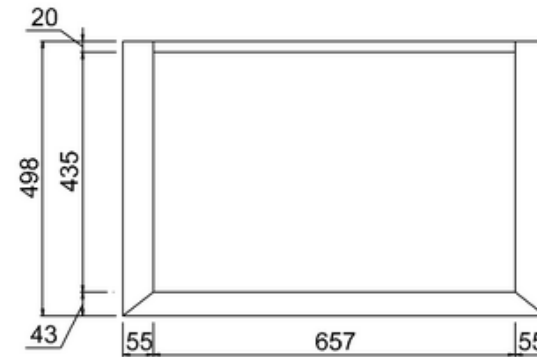

## 20050073210 - SAVOY CHARCOAL GREY DOUBLE DOOR BASIN UNIT W787 H855 D508 (NO TOP)

Note:

The length, width, height dimension tolerance is

:  $\pm 5$

The shelf dimension tolerance is:  $\pm 2$

**bathstore**