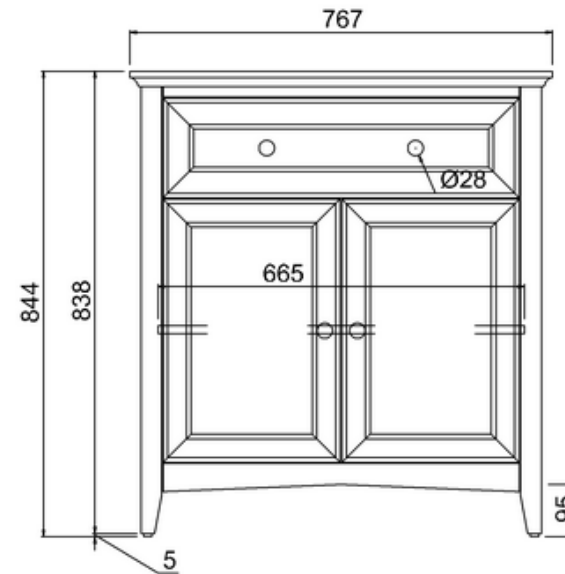

bathstore

20050073210 - SAVOY CHARCOAL GREY DOUBLE DOOR BASIN UNIT W787 H855 D508 (NO TOP)

Note:

The length, width, height dimension tolerance is

: ± 5

The shelf dimension tolerance is: ± 2

bathstore

Savoy Double Worktop W787 D508 H18

bathstore

20005000220 - Savoy Fully inset Vanity Basin 2TH