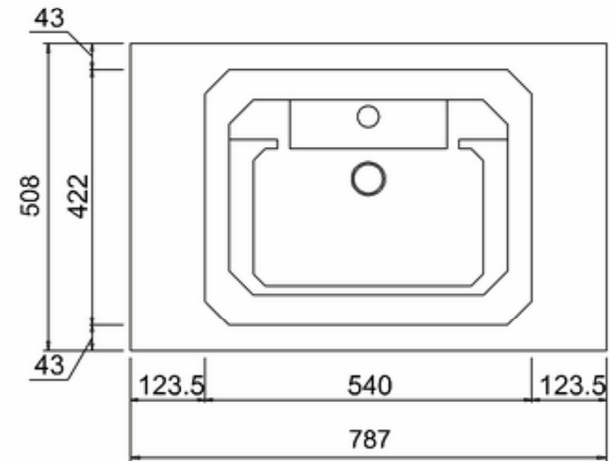

bathstore

20050073210 - SAVOY CHARCOAL GREY DOUBLE DOOR BASIN UNIT W787 H855 D508 (NO TOP)

Note:

The length, width, height dimension tolerance is

: ± 5

The shelf dimension tolerance is: ± 2

bathstore

Savoy Double Worktop W787 D508 H18

bathstore

20005000220 - Savoy Fully inset Vanity Basin 2TH