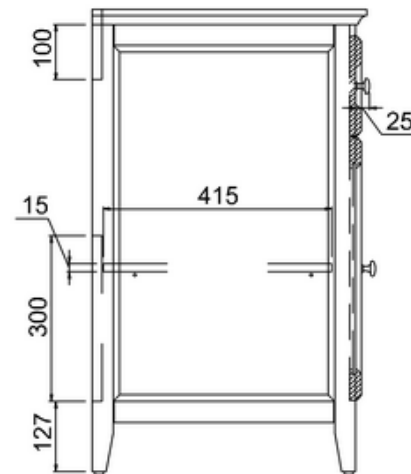

bathstore

20050073210 - SAVOY CHARCOAL GREY DOUBLE DOOR BASIN UNIT W787 H855 D508 (NO TOP)

Note:

The length, width, height dimension tolerance is

: ± 5

The shelf dimension tolerance is: ± 2

bathstore

Savoy Double Worktop W787 D508 H18

bathstore

20005000220 - Savoy Fully inset Vanity Basin 2TH