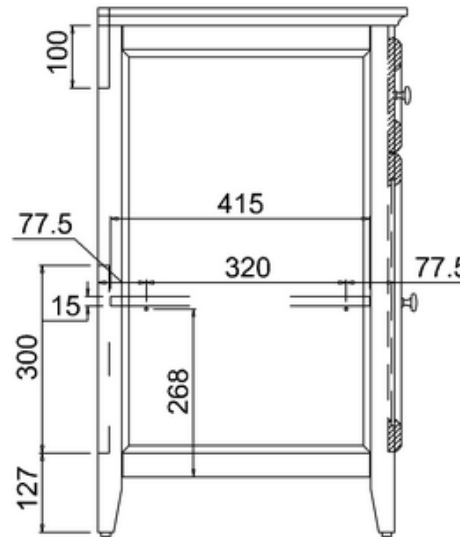

bathstore

20050073230 - SAVOY CHARCOAL GREY SINGLE DOOR BASIN UNIT W600 H855 D508 (NO TOP)

Note:

The length, width, height dimension tolerance is

: ± 5

The shelf dimension tolerance is: ± 2

bathstore

Savoy Single Worktop W600 D508 H18

bathstore

20005000210 - Savoy Fully inset Vanity Basin 1TH