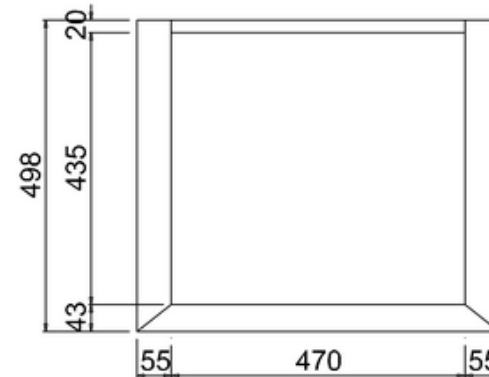

bathstore

20050073230 - SAVOY CHARCOAL GREY SINGLE DOOR BASIN UNIT W600 H855 D508 (NO TOP)

Note:

The length, width, height dimension tolerance is

: ± 5

The shelf dimension tolerance is: ± 2

bathstore

Savoy Single Worktop W600 D508 H18

bathstore

20005000210 - Savoy Fully inset Vanity Basin 1TH