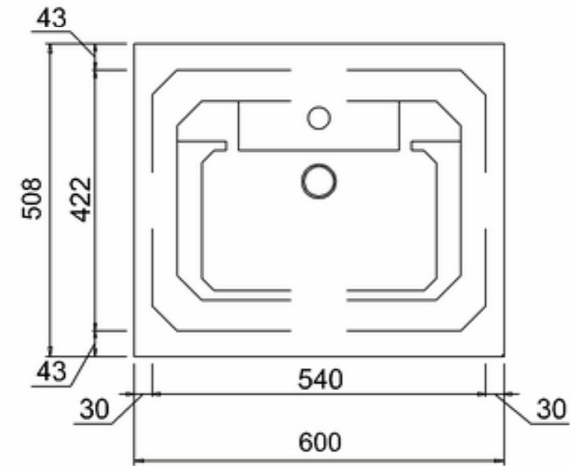

bathstore

20050073230 - SAVOY CHARCOAL GREY SINGLE DOOR BASIN UNIT W600 H855 D508 (NO TOP)

Note:

The length, width, height dimension tolerance is

: ± 5

The shelf dimension tolerance is: ± 2

bathstore

Savoy Single Worktop W600 D508 H18

bathstore

20005000210 - Savoy Fully inset Vanity Basin 1TH