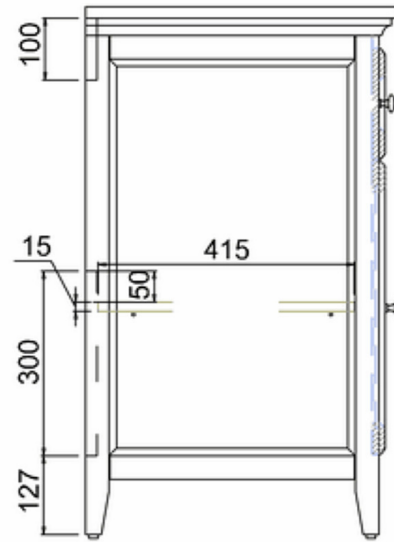

bathstore

20050073230 - SAVOY CHARCOAL GREY SINGLE DOOR BASIN UNIT W600 H855 D508 (NO TOP)

Note:

The length, width, height dimension tolerance is

: ± 5

The shelf dimension tolerance is: ± 2

bathstore

Savoy Single Worktop W600 D508 H18

bathstore

20005000210 - Savoy Fully inset Vanity Basin 1TH