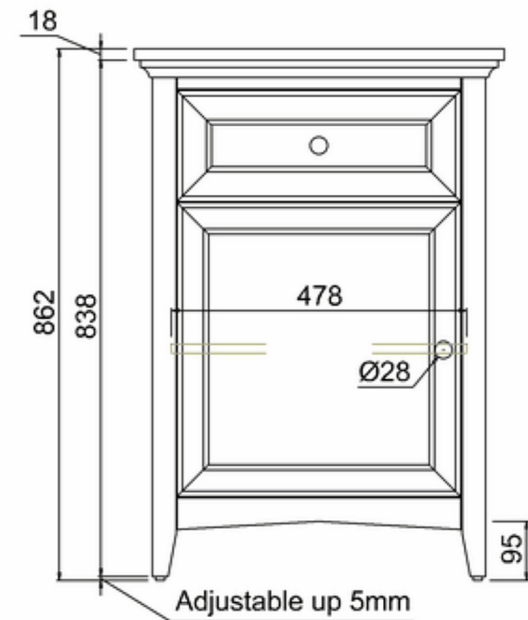

bathstore

20050073230 - SAVOY CHARCOAL GREY SINGLE DOOR BASIN UNIT W600 H855 D508 (NO TOP)

Note:

The length, width, height dimension tolerance is

: ± 5

The shelf dimension tolerance is: ± 2

bathstore

Savoy Single Worktop W600 D508 H18

bathstore

20005000210 - Savoy Fully inset Vanity Basin 1TH