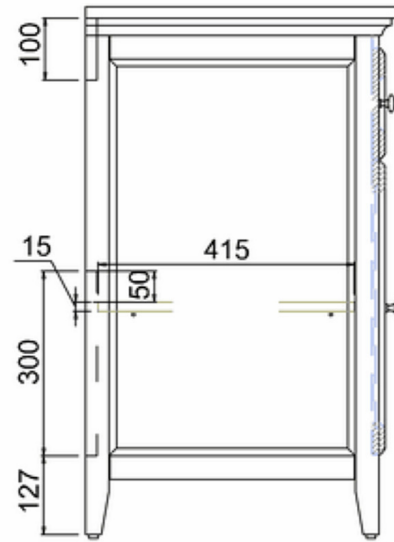

bathstore

20050073230 - SAVOY CHARCOAL GREY SINGLE DOOR BASIN UNIT W600 H855 D508 (NO TOP)

Note:

The length, width, height dimension tolerance is

: ± 5

The shelf dimension tolerance is: ± 2

bathstore

Savoy Single Worktop W600 D508 H18

bathstore

20005000220 - Savoy Fully inset Vanity Basin 2TH