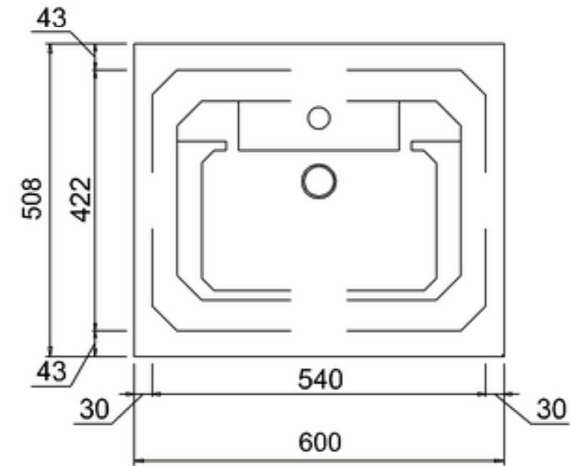

bathstore

20050073230 - SAVOY CHARCOAL GREY SINGLE DOOR BASIN UNIT W600 H855 D508 (NO TOP)

Note:

The length, width, height dimension tolerance is

: ± 5

The shelf dimension tolerance is: ± 2

bathstore

Savoy Single Worktop W600 D508 H18

bathstore

20005000220 - Savoy Fully inset Vanity Basin 2TH