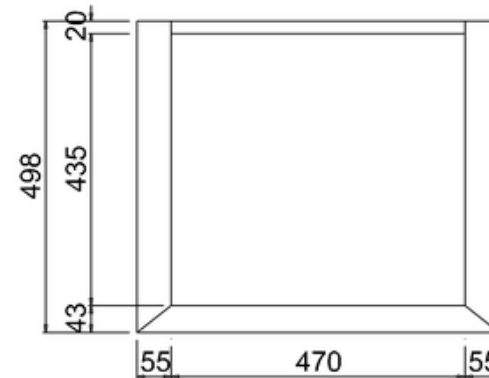

bathstore

20050073230 - SAVOY CHARCOAL GREY SINGLE DOOR BASIN UNIT W600 H855 D508 (NO TOP)

Note:

The length, width, height dimension tolerance is

: ± 5

The shelf dimension tolerance is: ± 2

bathstore

Savoy Single Worktop W600 D508 H18

bathstore

20005000220 - Savoy Fully inset Vanity Basin 2TH