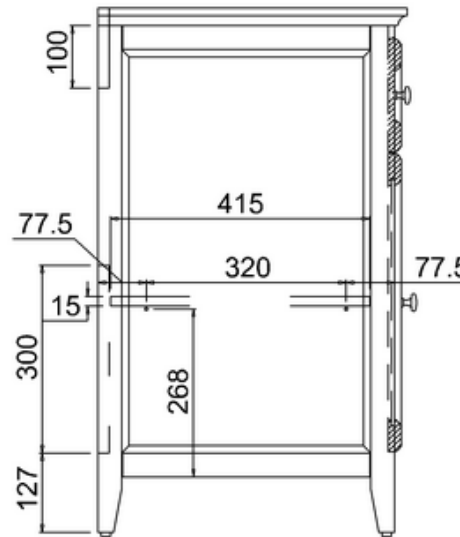

bathstore

20050073230 - SAVOY CHARCOAL GREY SINGLE DOOR BASIN UNIT W600 H855 D508 (NO TOP)

Note:

The length, width, height dimension tolerance is

: ± 5

The shelf dimension tolerance is: ± 2

bathstore

Savoy Single Worktop W600 D508 H18

bathstore

20005000220 - Savoy Fully inset Vanity Basin 2TH