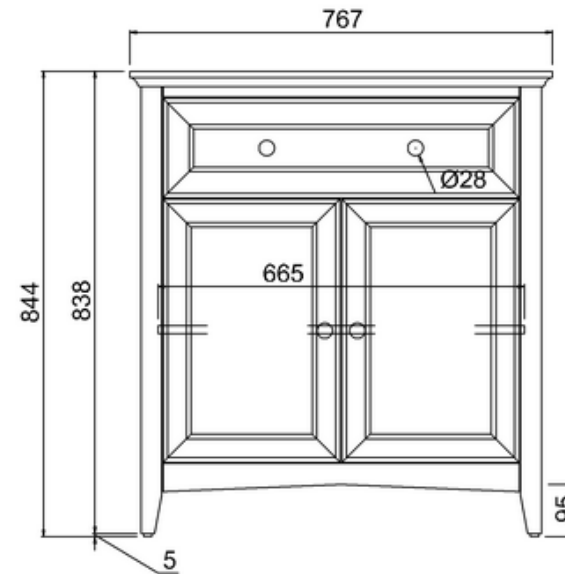

bathstore

20050073210 - SAVOY CHARCOAL GREY DOUBLE DOOR BASIN UNIT W787 H855 D508 (NO TOP)

Note:

The length, width, height dimension tolerance is

: ± 5

The shelf dimension tolerance is: ± 2

bathstore

41800070400 - Savoy Double Carrara 1TH Marble Top & U/C Ceramic Basin W787

Remark:

- 1: Flatness of installation surface: 0~2mm
- 2: Flatness of whole surface: 0~5mm
- 3: Flatness of main surface: 0~5mm
- 4: Flatness of side surface: 0~4mm
- 5: Distance from tap hole to edge of bowel: Max.80mm
- 6: Dim from basin back to center tap hole: Min.55mm
- 7: Distance between tap hole to drain hole: Max.170mm
- 8: Depth from tap platform to drain hole: Max.250mm

20003000018 - Flip Top Basin Waste (slotted)

Note:

For each part of the accessory, the dimension tolerance should be followed the list below.

0 - 100	101 - 200	201 - 400	≥ 401
± 1	± 2	± 3	± 5

For the finished assembly, the dimension tolerance should be followed the list below.