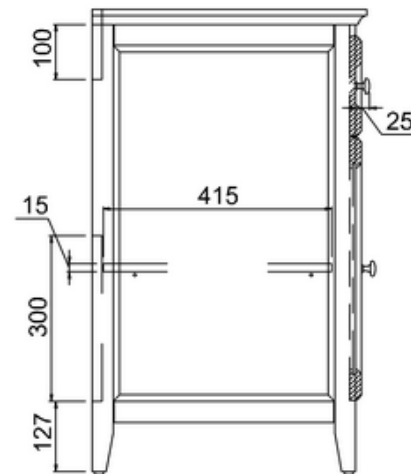

bathstore

20050073210 - SAVOY CHARCOAL GREY DOUBLE DOOR BASIN UNIT W787 H855 D508 (NO TOP)

Note:

The length, width, height dimension tolerance is

: ± 5

The shelf dimension tolerance is: ± 2

bathstore

41800070400 - Savoy Double Carrara 1TH Marble Top & U/C Ceramic Basin W787

Remark:

- 1: Flatness of installation surface: 0~2mm
- 2: Flatness of whole surface: 0~5mm
- 3: Flatness of main surface: 0~5mm
- 4: Flatness of side surface: 0~4mm
- 5: Distance from tap hole to edge of bowel: Max.80mm
- 6: Dim from basin back to center tap hole: Min.55mm
- 7: Distance between tap hole to drain hole: Max.170mm
- 8: Depth from tap platform to drain hole: Max.250mm

20003000018 - Flip Top Basin Waste (slotted)

Note:

For each part of the accessory, the dimension tolerance should be followed the list below.

0 - 100	101 - 200	201 - 400	≥ 401
± 1	± 2	± 3	± 5

For the finished assembly, the dimension tolerance should be followed the list below.