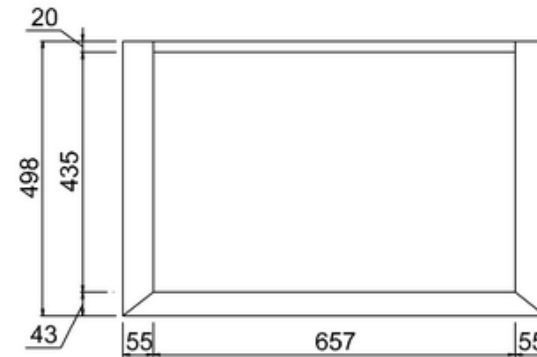

bathstore

20050073210 - SAVOY CHARCOAL GREY DOUBLE DOOR BASIN UNIT W787 H855 D508 (NO TOP)

Note:

The length, width, height dimension tolerance is

: ± 5

The shelf dimension tolerance is: ± 2

bathstore

41800070400 - Savoy Double Carrara 1TH Marble Top & U/C Ceramic Basin W787

Remark:

- 1: Flatness of installation surface: 0~2mm
- 2: Flatness of whole surface: 0~5mm
- 3: Flatness of main surface: 0~5mm
- 4: Flatness of side surface: 0~4mm
- 5: Distance from tap hole to edge of bowel: Max.80mm
- 6: Dim from basin back to center tap hole: Min.55mm
- 7: Distance between tap hole to drain hole: Max.170mm
- 8: Depth from tap platform to drain hole: Max.250mm

20003000018 - Flip Top Basin Waste (slotted)

Note:

For each part of the accessory, the dimension tolerance should be followed the list below.

0 - 100	101 - 200	201 - 400	≥ 401
± 1	± 2	± 3	± 5

For the finished assembly, the dimension tolerance should be followed the list below.