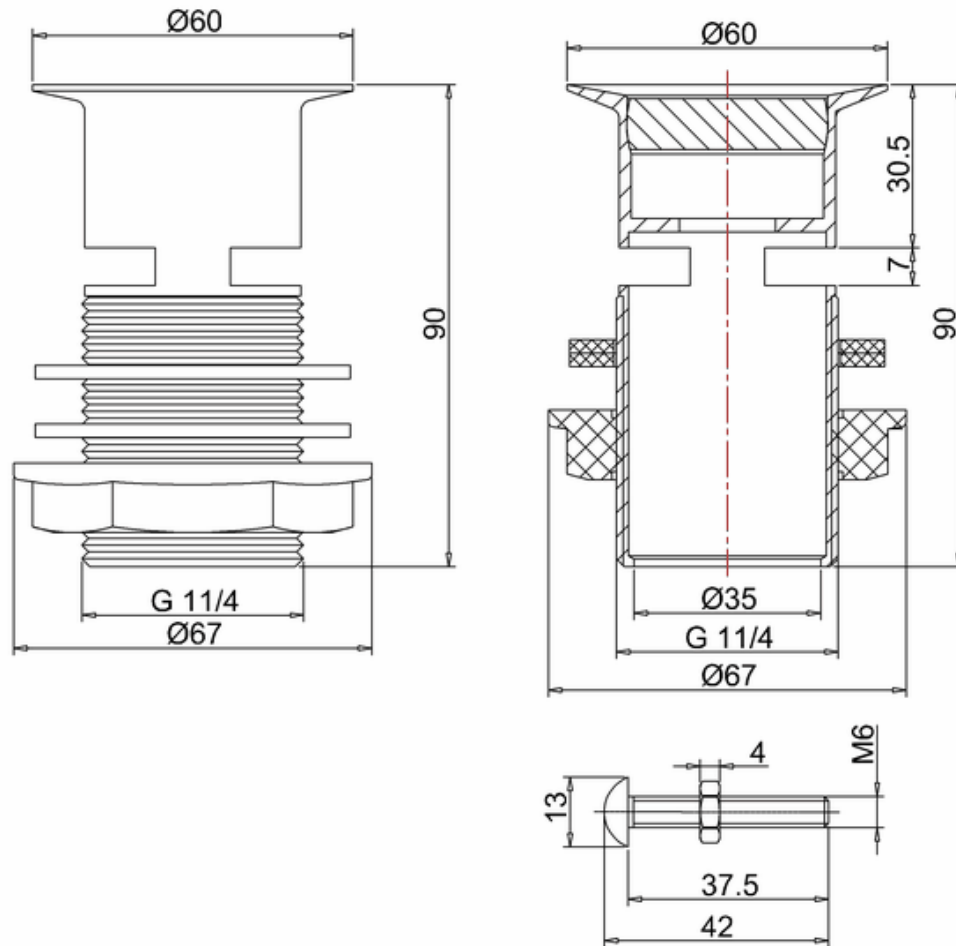

bathstore

20050073210 - SAVOY CHARCOAL GREY DOUBLE DOOR BASIN UNIT W787 H855 D508 (NO TOP)

Note:

The length, width, height dimension tolerance is

: ± 5

The shelf dimension tolerance is: ± 2

bathstore

41800070400 - Savoy Double Carrara 1TH Marble Top & U/C Ceramic Basin W787

Remark:

- 1: Flatness of installation surface: 0~2mm
- 2: Flatness of whole surface: 0~5mm
- 3: Flatness of main surface: 0~5mm
- 4: Flatness of side surface: 0~4mm
- 5: Distance from tap hole to edge of bowel: Max.80mm
- 6: Dim from basin back to center tap hole: Min.55mm
- 7: Distance between tap hole to drain hole: Max.170mm
- 8: Depth from tap platform to drain hole: Max.250mm

20003000018 - Flip Top Basin Waste (slotted)

Note:

For each part of the accessory, the dimension tolerance should be followed the list below.

0 - 100	101 - 200	201 - 400	≥ 401
± 1	± 2	± 3	± 5

For the finished assembly, the dimension tolerance should be followed the list below.

0 - 300	≥ 301
± 2	± 5