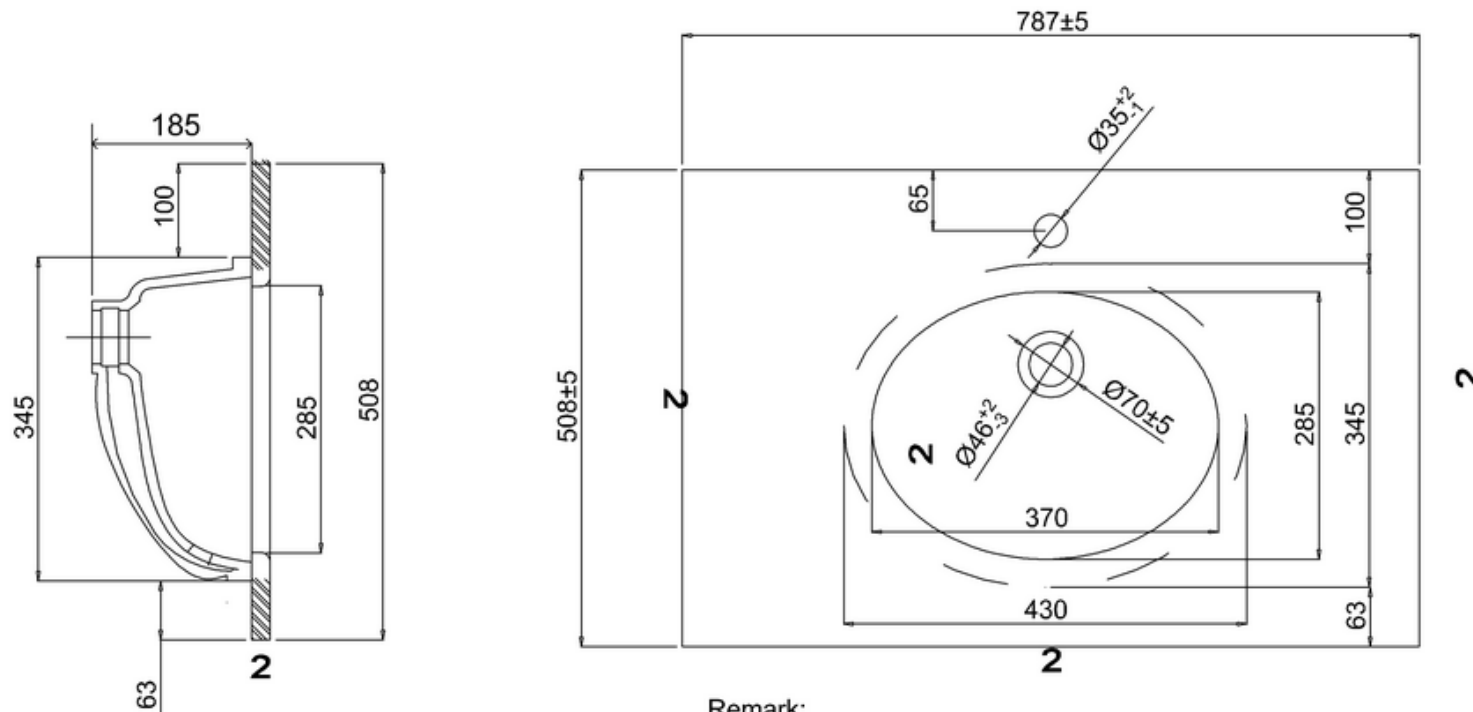

bathstore

20050073210 - SAVOY CHARCOAL GREY DOUBLE DOOR BASIN UNIT W787 H855 D508 (NO TOP)

Note:

The length, width, height dimension tolerance is

: ± 5

The shelf dimension tolerance is: ± 2

bathstore

41800070400 - Savoy Double Carrara 1TH Marble Top & U/C Ceramic Basin W787

Remark:

- 1: Flatness of installation surface: 0~2mm
- 2: Flatness of whole surface: 0~5mm
- 3: Flatness of main surface: 0~5mm
- 4: Flatness of side surface: 0~4mm
- 5: Distance from tap hole to edge of bowel: Max.80mm
- 6: Dim from basin back to center tap hole: Min.55mm
- 7: Distance between tap hole to drain hole: Max.170mm
- 8: Depth from tap platform to drain hole: Max.250mm

20003000018 - Flip Top Basin Waste (slotted)

Note:

For each part of the accessory, the dimension tolerance should be followed the list below.

0 - 100	101 - 200	201 - 400	≥ 401
± 1	± 2	± 3	± 5

For the finished assembly, the dimension tolerance should be followed the list below.

0 - 300	≥ 301
± 2	± 5