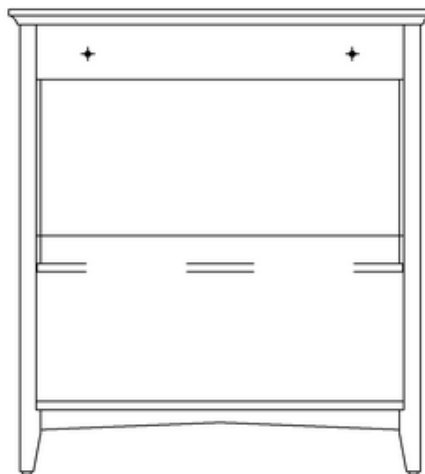

bathstore

20050073210 - SAVOY CHARCOAL GREY DOUBLE DOOR BASIN UNIT W787 H855 D508 (NO TOP)

Note:

The length, width, height dimension tolerance is

: ± 5

The shelf dimension tolerance is: ± 2

bathstore

41800070400 - Savoy Double Carrara 1TH Marble Top & U/C Ceramic Basin W787

Remark:

- 1: Flatness of installation surface: 0~2mm
- 2: Flatness of whole surface: 0~5mm
- 3: Flatness of main surface: 0~5mm
- 4: Flatness of side surface: 0~4mm
- 5: Distance from tap hole to edge of bowel: Max.80mm
- 6: Dim from basin back to center tap hole: Min.55mm
- 7: Distance between tap hole to drain hole: Max.170mm
- 8: Depth from tap platform to drain hole: Max.250mm

20003000018 - Flip Top Basin Waste (slotted)

Note:

For each part of the accessory, the dimension tolerance should be followed the list below.

0 - 100	101 - 200	201 - 400	≥ 401
± 1	± 2	± 3	± 5

For the finished assembly, the dimension tolerance should be followed the list below.