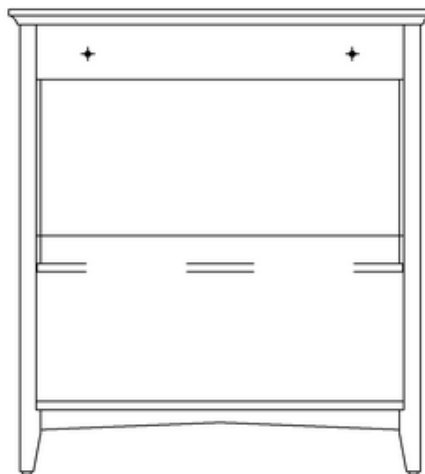

bathstore

20050072590 - SAVOY OLD ENGLISH WHITE 790 BASIN UNIT DBLE DR - NO TOP W787 H855 D508

Note:

The length, width, height dimension tolerance is

: ± 5

The shelf dimension tolerance is: ± 2

bathstore

41800070410 - Savoy Double Black 1TH Marble Top & U/C Ceramic Basin W787

Remark:

- 1: Flatness of installation surface: 0~2mm
- 2: Flatness of whole surface: 0~5mm
- 3: Flatness of main surface: 0~5mm
- 4: Flatness of side surface: 0~4mm
- 5: Distance from tap hole to edge of bowel: Max.80mm
- 6: Dim from basin back to center tap hole: Min.55mm
- 7: Distance between tap hole to drain hole: Max.170mm
- 8: Depth from tap platform to drain hole: Max.250mm

20003000018 - Flip Top Basin Waste (slotted)

Note:

For each part of the accessory, the dimension tolerance should be followed the list below.

0 - 100	101 - 200	201 - 400	≥ 401
± 1	± 2	± 3	± 5

For the finished assembly, the dimension tolerance should be followed the list below.