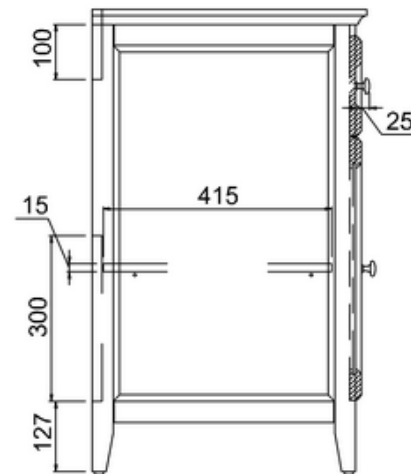

bathstore

20050072590 - SAVOY OLD ENGLISH WHITE 790 BASIN UNIT DBLE DR - NO TOP W787 H855 D508

Note:

The length, width, height dimension tolerance is

: ± 5

The shelf dimension tolerance is: ± 2

bathstore

41800070410 - Savoy Double Black 1TH Marble Top & U/C Ceramic Basin W787

Remark:

- 1: Flatness of installation surface: 0~2mm
- 2: Flatness of whole surface: 0~5mm
- 3: Flatness of main surface: 0~5mm
- 4: Flatness of side surface: 0~4mm
- 5: Distance from tap hole to edge of bowel: Max.80mm
- 6: Dim from basin back to center tap hole: Min.55mm
- 7: Distance between tap hole to drain hole: Max.170mm
- 8: Depth from tap platform to drain hole: Max.250mm

20003000018 - Flip Top Basin Waste (slotted)

Note:

For each part of the accessory, the dimension tolerance should be followed the list below.

0 - 100	101 - 200	201 - 400	≥ 401
± 1	± 2	± 3	± 5

For the finished assembly, the dimension tolerance should be followed the list below.