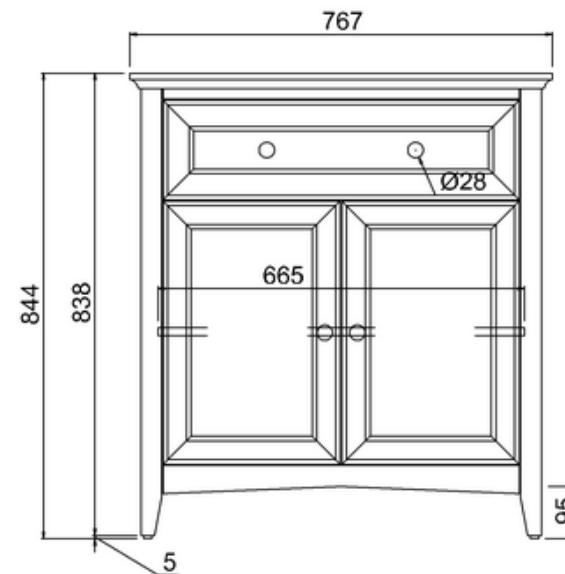

bathstore

20050072590 - SAVOY OLD ENGLISH WHITE 790 BASIN UNIT DBLE DR - NO TOP W787 H855 D508

Note:

The length, width, height dimension tolerance is

: ± 5

The shelf dimension tolerance is: ± 2

bathstore

41800070410 - Savoy Double Black 1TH Marble Top & U/C Ceramic Basin W787

Remark:

- 1: Flatness of installation surface: 0~2mm
- 2: Flatness of whole surface: 0~5mm
- 3: Flatness of main surface: 0~5mm
- 4: Flatness of side surface: 0~4mm
- 5: Distance from tap hole to edge of bowel: Max.80mm
- 6: Dim from basin back to center tap hole: Min.55mm
- 7: Distance between tap hole to drain hole: Max.170mm
- 8: Depth from tap platform to drain hole: Max.250mm

20003000018 - Flip Top Basin Waste (slotted)

Note:

For each part of the accessory, the dimension tolerance should be followed the list below.

0 - 100	101 - 200	201 - 400	≥ 401
± 1	± 2	± 3	± 5

For the finished assembly, the dimension tolerance should be followed the list below.