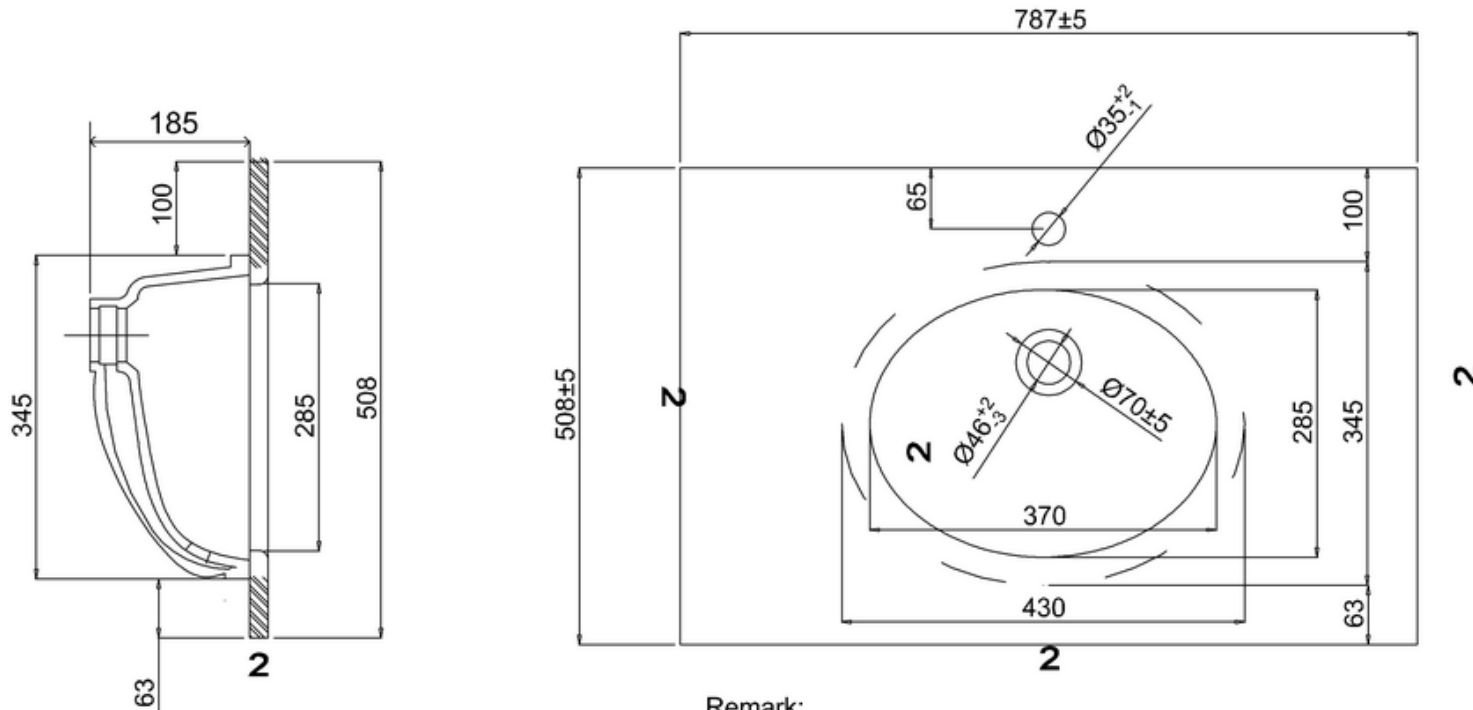

bathstore

20050072590 - SAVOY OLD ENGLISH WHITE 790 BASIN UNIT DBLE DR - NO TOP W787 H855 D508

Note:

The length, width, height dimension tolerance is

: ± 5

The shelf dimension tolerance is: ± 2

bathstore

41800070410 - Savoy Double Black 1TH Marble Top & U/C Ceramic Basin W787

Remark:

- 1: Flatness of installation surface: 0~2mm
- 2: Flatness of whole surface: 0~5mm
- 3: Flatness of main surface: 0~5mm
- 4: Flatness of side surface: 0~4mm
- 5: Distance from tap hole to edge of bowel: Max.80mm
- 6: Dim from basin back to center tap hole: Min.55mm
- 7: Distance between tap hole to drain hole: Max.170mm
- 8: Depth from tap platform to drain hole: Max.250mm

20003000018 - Flip Top Basin Waste (slotted)

Note:

For each part of the accessory, the dimension tolerance should be followed the list below.

0 - 100	101 - 200	201 - 400	≥ 401
± 1	± 2	± 3	± 5

For the finished assembly, the dimension tolerance should be followed the list below.

0 - 300	≥ 301
± 2	± 5