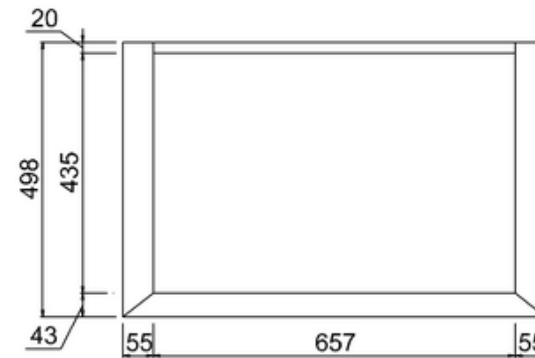

bathstore

20050072590 - SAVOY OLD ENGLISH WHITE 790 BASIN UNIT DBLE DR - NO TOP W787 H855 D508

Note:

The length, width, height dimension tolerance is

: ± 5

The shelf dimension tolerance is: ± 2

bathstore

41800070410 - Savoy Double Black 1TH Marble Top & U/C Ceramic Basin W787

Remark:

- 1: Flatness of installation surface: 0~2mm
- 2: Flatness of whole surface: 0~5mm
- 3: Flatness of main surface: 0~5mm
- 4: Flatness of side surface: 0~4mm
- 5: Distance from tap hole to edge of bowel: Max.80mm
- 6: Dim from basin back to center tap hole: Min.55mm
- 7: Distance between tap hole to drain hole: Max.170mm
- 8: Depth from tap platform to drain hole: Max.250mm

20003000018 - Flip Top Basin Waste (slotted)

Note:

For each part of the accessory, the dimension tolerance should be followed the list below.

0 - 100	101 - 200	201 - 400	≥ 401
± 1	± 2	± 3	± 5

For the finished assembly, the dimension tolerance should be followed the list below.