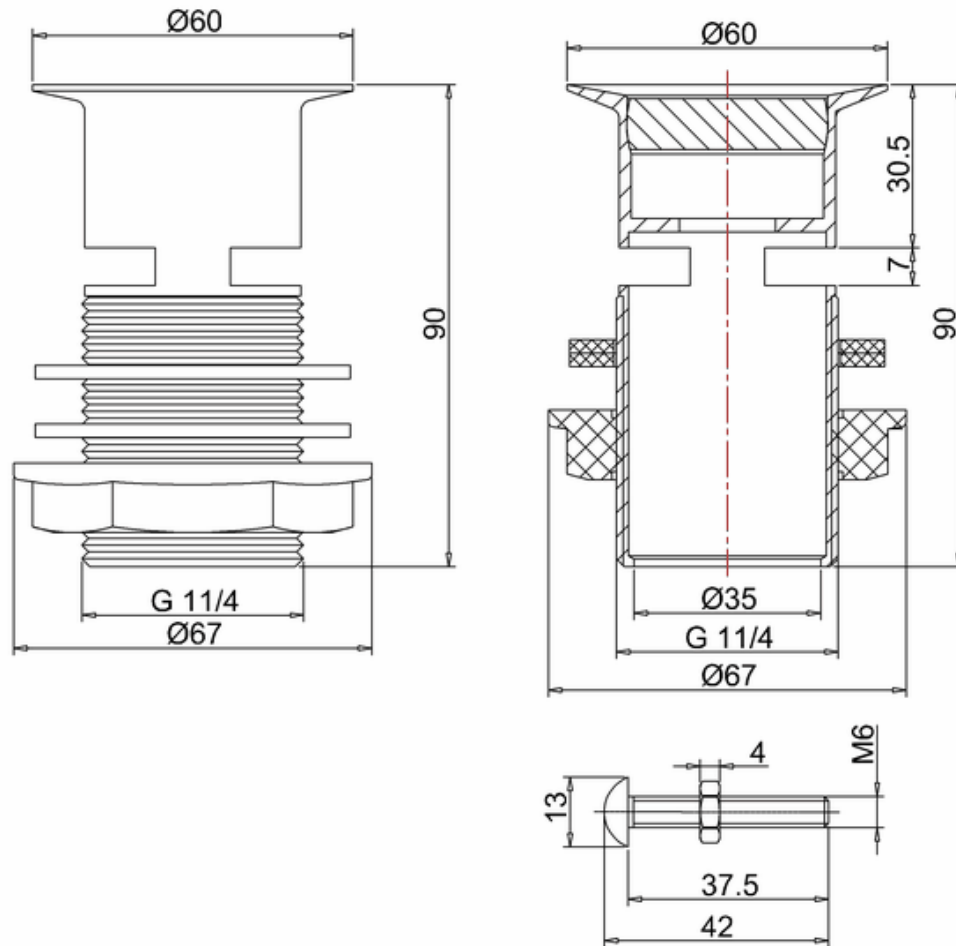

bathstore

20050072590 - SAVOY OLD ENGLISH WHITE 790 BASIN UNIT DBLE DR - NO TOP W787 H855 D508

Note:

The length, width, height dimension tolerance is

: ± 5

The shelf dimension tolerance is: ± 2

bathstore

41800070410 - Savoy Double Black 1TH Marble Top & U/C Ceramic Basin W787

Remark:

- 1: Flatness of installation surface: 0~2mm
- 2: Flatness of whole surface: 0~5mm
- 3: Flatness of main surface: 0~5mm
- 4: Flatness of side surface: 0~4mm
- 5: Distance from tap hole to edge of bowel: Max.80mm
- 6: Dim from basin back to center tap hole: Min.55mm
- 7: Distance between tap hole to drain hole: Max.170mm
- 8: Depth from tap platform to drain hole: Max.250mm

20003000018 - Flip Top Basin Waste (slotted)

Note:

For each part of the accessory, the dimension tolerance should be followed the list below.

0 - 100	101 - 200	201 - 400	≥ 401
± 1	± 2	± 3	± 5

For the finished assembly, the dimension tolerance should be followed the list below.

0 - 300	≥ 301
± 2	± 5