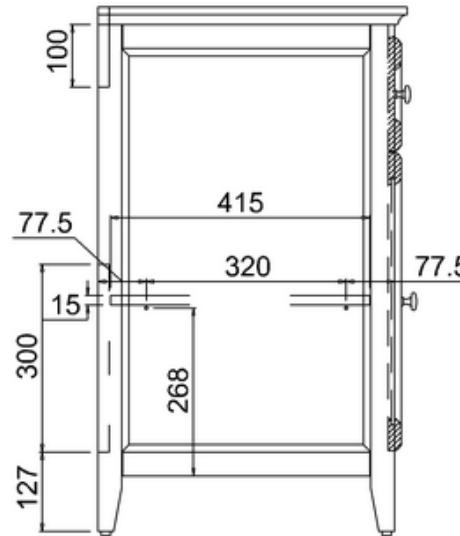

bathstore

20050072600 - SAVOY OLD ENGLISH WHITE 600 BASIN UNIT SINGLE DOOR - NO TOP W600 H855 D508

Note:

The length, width, height dimension tolerance is

: ± 5

The shelf dimension tolerance is: ± 2

bathstore

41800070420 - Savoy Single CARRARA 1TH Marble Top & U/C Ceramic Basin W600

- Remark:
- 1: Flatness of installation surface: 0~2mm
 - 2: Flatness of whole surface: 0~5mm
 - 3: Flatness of main surface: 0~5mm
 - 4: Flatness of side surface: 0~4mm
 - 5: Distance from tap hole to edge of bowel: Max.80mm
 - 6: Dim from basin back to center tap hole: Min.55mm
 - 7: Distance between tap hole to drain hole: Max.170mm
 - 8: Depth from tap platform to drain hole: Max.250mm

20003000018 - Flip Top Basin Waste (slotted)

Note:

For each part of the accessory, the dimension tolerance should be followed the list below.

0 - 100	101 - 200	201 - 400	≥ 401
± 1	± 2	± 3	± 5

For the finished assembly, the dimension tolerance should be followed the list below.