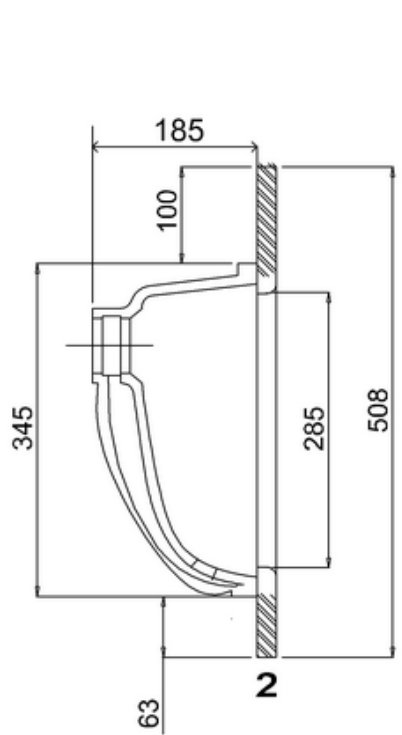

bathstore

20050072600 - SAVOY OLD ENGLISH WHITE 600 BASIN UNIT SINGLE DOOR - NO TOP W600 H855 D508

Note:

The length, width, height dimension tolerance is

: ± 5

The shelf dimension tolerance is: ± 2

bathstore

41800070420 - Savoy Single CARRARA 1TH Marble Top & U/C Ceramic Basin W600

- Remark:
- 1: Flatness of installation surface: 0~2mm
 - 2: Flatness of whole surface: 0~5mm
 - 3: Flatness of main surface: 0~5mm
 - 4: Flatness of side surface: 0~4mm
 - 5: Distance from tap hole to edge of bowel: Max.80mm
 - 6: Dim from basin back to center tap hole: Min.55mm
 - 7: Distance between tap hole to drain hole: Max.170mm
 - 8: Depth from tap platform to drain hole: Max.250mm

20003000018 - Flip Top Basin Waste (slotted)

Note:

For each part of the accessory, the dimension tolerance should be followed the list below.

0 - 100	101 - 200	201 - 400	≥ 401
± 1	± 2	± 3	± 5

For the finished assembly, the dimension tolerance should be followed the list below.