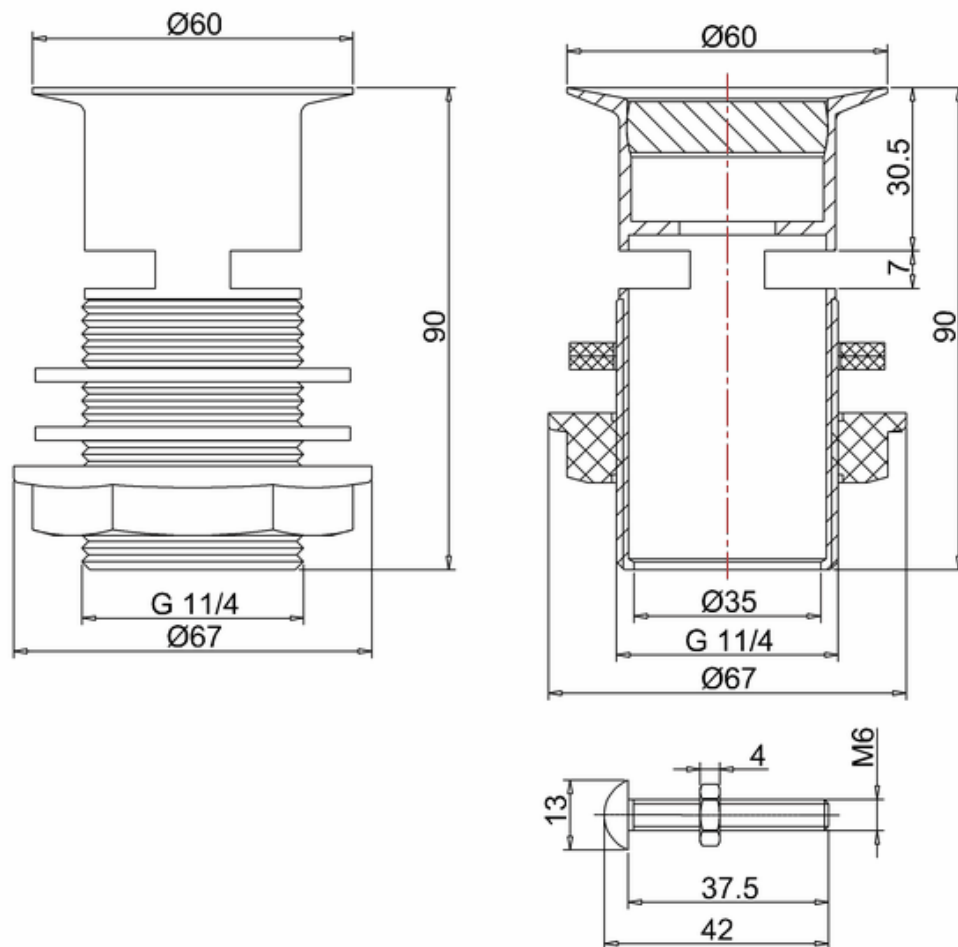

bathstore

20050072600 - SAVOY OLD ENGLISH WHITE 600 BASIN UNIT SINGLE DOOR - NO TOP W600 H855 D508

Note:

The length, width, height dimension tolerance is

: ± 5

The shelf dimension tolerance is: ± 2

bathstore

41800070420 - Savoy Single CARRARA 1TH Marble Top & U/C Ceramic Basin W600

- Remark:
- 1: Flatness of installation surface: 0~2mm
 - 2: Flatness of whole surface: 0~5mm
 - 3: Flatness of main surface: 0~5mm
 - 4: Flatness of side surface: 0~4mm
 - 5: Distance from tap hole to edge of bowel: Max.80mm
 - 6: Dim from basin back to center tap hole: Min.55mm
 - 7: Distance between tap hole to drain hole: Max.170mm
 - 8: Depth from tap platform to drain hole: Max.250mm

20003000018 - Flip Top Basin Waste (slotted)

Note:

For each part of the accessory, the dimension tolerance should be followed the list below.

0 - 100	101 - 200	201 - 400	≥ 401
± 1	± 2	± 3	± 5

For the finished assembly, the dimension tolerance should be followed the list below.

0 - 300	≥ 301
± 2	± 5