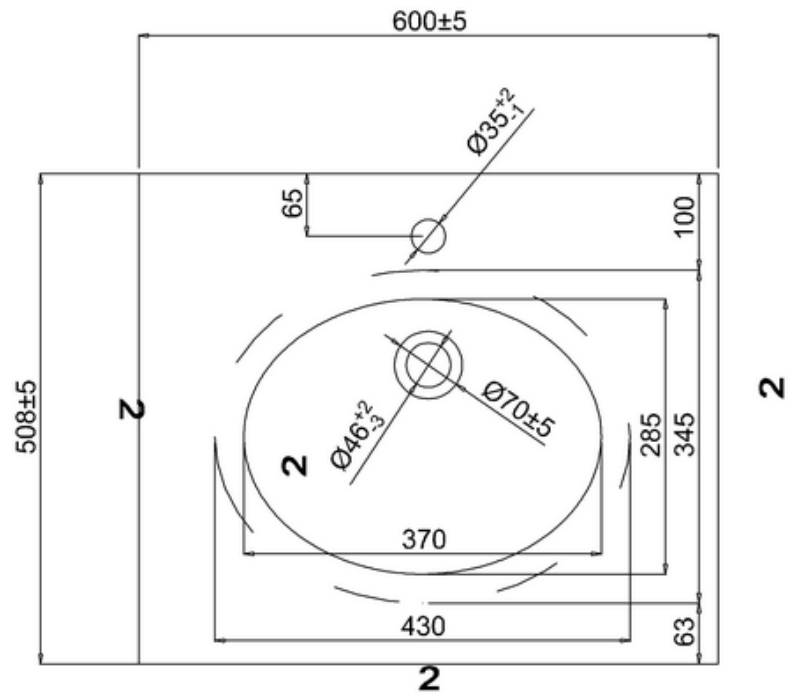

bathstore

20050072600 - SAVOY OLD ENGLISH WHITE 600 BASIN UNIT SINGLE DOOR - NO TOP W600 H855 D508

Note:

The length, width, height dimension tolerance is

: ± 5

The shelf dimension tolerance is: ± 2

bathstore

41800070420 - Savoy Single CARRARA 1TH Marble Top & U/C Ceramic Basin W600

- Remark:
- 1: Flatness of installation surface: 0~2mm
 - 2: Flatness of whole surface: 0~5mm
 - 3: Flatness of main surface: 0~5mm
 - 4: Flatness of side surface: 0~4mm
 - 5: Distance from tap hole to edge of bowel: Max.80mm
 - 6: Dim from basin back to center tap hole: Min.55mm
 - 7: Distance between tap hole to drain hole: Max.170mm
 - 8: Depth from tap platform to drain hole: Max.250mm

20003000018 - Flip Top Basin Waste (slotted)

Note:

For each part of the accessory, the dimension tolerance should be followed the list below.

0 - 100	101 - 200	201 - 400	≥ 401
± 1	± 2	± 3	± 5

For the finished assembly, the dimension tolerance should be followed the list below.

0 - 300	≥ 301
± 2	± 5