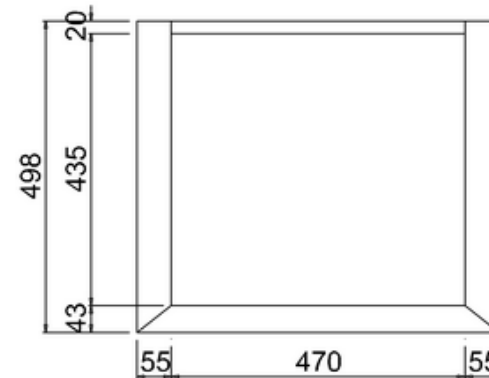

bathstore

20050072600 - SAVOY OLD ENGLISH WHITE 600 BASIN UNIT SINGLE DOOR - NO TOP W600 H855 D508

Note:

The length, width, height dimension tolerance is

: ± 5

The shelf dimension tolerance is: ± 2

bathstore

41800070420 - Savoy Single CARRARA 1TH Marble Top & U/C Ceramic Basin W600

- Remark:
- 1: Flatness of installation surface: 0~2mm
 - 2: Flatness of whole surface: 0~5mm
 - 3: Flatness of main surface: 0~5mm
 - 4: Flatness of side surface: 0~4mm
 - 5: Distance from tap hole to edge of bowel: Max.80mm
 - 6: Dim from basin back to center tap hole: Min.55mm
 - 7: Distance between tap hole to drain hole: Max.170mm
 - 8: Depth from tap platform to drain hole: Max.250mm

20003000018 - Flip Top Basin Waste (slotted)

Note:

For each part of the accessory, the dimension tolerance should be followed the list below.

0 - 100	101 - 200	201 - 400	≥ 401
± 1	± 2	± 3	± 5

For the finished assembly, the dimension tolerance should be followed the list below.