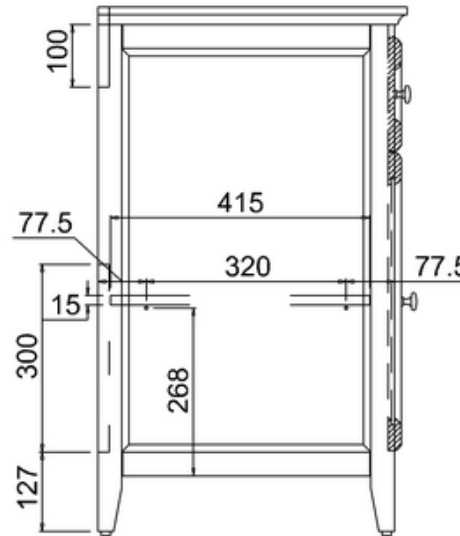

bathstore

20050072600 - SAVOY OLD ENGLISH WHITE 600 BASIN UNIT SINGLE DOOR - NO TOP W600 H855 D508

Note:

The length, width, height dimension tolerance is

: ± 5

The shelf dimension tolerance is: ± 2

bathstore

41800070430 - Savoy Single Black Granite 1TH Granite Top & U/C Ceramic Basin W600

- Remark:
- 1: Flatness of installation surface: 0~2mm
 - 2: Flatness of whole surface: 0~5mm
 - 3: Flatness of main surface: 0~5mm
 - 4: Flatness of side surface: 0~4mm
 - 5: Distance from tap hole to edge of bowel: Max.80mm
 - 6: Dim from basin back to center tap hole: Min.55mm
 - 7: Distance between tap hole to drain hole: Max.170mm
 - 8: Depth from tap platform to drain hole: Max.250mm

20003000018 - Flip Top Basin Waste (slotted)

Note:

For each part of the accessory, the dimension tolerance should be followed the list below.

0 - 100	101 - 200	201 - 400	≥ 401
± 1	± 2	± 3	± 5

For the finished assembly, the dimension tolerance should be followed the list below.