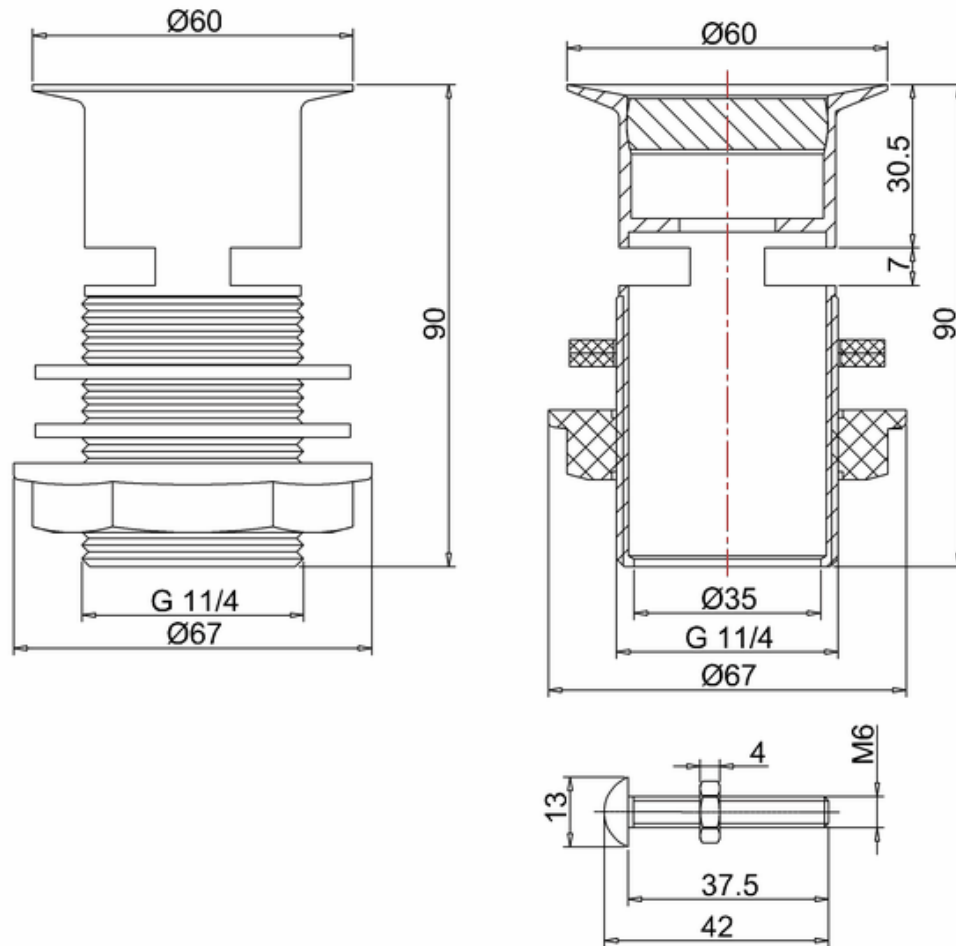

bathstore

20050072600 - SAVOY OLD ENGLISH WHITE 600 BASIN UNIT SINGLE DOOR - NO TOP W600 H855 D508

Note:

The length, width, height dimension tolerance is

: ± 5

The shelf dimension tolerance is: ± 2

bathstore

41800070430 - Savoy Single Black Granite 1TH Granite Top & U/C Ceramic Basin W600

- Remark:
- 1: Flatness of installation surface: 0~2mm
 - 2: Flatness of whole surface: 0~5mm
 - 3: Flatness of main surface: 0~5mm
 - 4: Flatness of side surface: 0~4mm
 - 5: Distance from tap hole to edge of bowel: Max.80mm
 - 6: Dim from basin back to center tap hole: Min.55mm
 - 7: Distance between tap hole to drain hole: Max.170mm
 - 8: Depth from tap platform to drain hole: Max.250mm

20003000018 - Flip Top Basin Waste (slotted)

Note:

For each part of the accessory, the dimension tolerance should be followed the list below.

0 - 100	101 - 200	201 - 400	≥ 401
± 1	± 2	± 3	± 5

For the finished assembly, the dimension tolerance should be followed the list below.

0 - 300	≥ 301
± 2	± 5