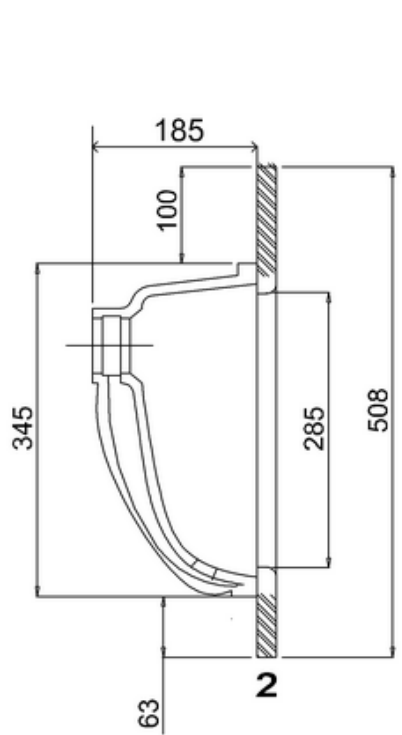

bathstore

20050072600 - SAVOY OLD ENGLISH WHITE 600 BASIN UNIT SINGLE DOOR - NO TOP W600 H855 D508

Note:

The length, width, height dimension tolerance is

: ± 5

The shelf dimension tolerance is: ± 2

bathstore

41800070430 - Savoy Single Black Granite 1TH Granite Top & U/C Ceramic Basin W600

- Remark:
- 1: Flatness of installation surface: 0~2mm
 - 2: Flatness of whole surface: 0~5mm
 - 3: Flatness of main surface: 0~5mm
 - 4: Flatness of side surface: 0~4mm
 - 5: Distance from tap hole to edge of bowel: Max.80mm
 - 6: Dim from basin back to center tap hole: Min.55mm
 - 7: Distance between tap hole to drain hole: Max.170mm
 - 8: Depth from tap platform to drain hole: Max.250mm

20003000018 - Flip Top Basin Waste (slotted)

Note:

For each part of the accessory, the dimension tolerance should be followed the list below.

0 - 100	101 - 200	201 - 400	≥ 401
± 1	± 2	± 3	± 5

For the finished assembly, the dimension tolerance should be followed the list below.