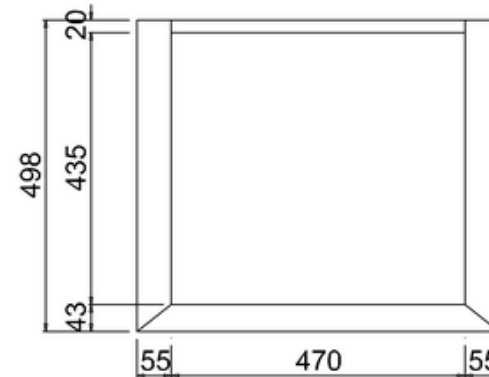

bathstore

20050072600 - SAVOY OLD ENGLISH WHITE 600 BASIN UNIT SINGLE DOOR - NO TOP W600 H855 D508

Note:

The length, width, height dimension tolerance is

: ± 5

The shelf dimension tolerance is: ± 2

bathstore

41800070430 - Savoy Single Black Granite 1TH Granite Top & U/C Ceramic Basin W600

- Remark:
- 1: Flatness of installation surface: 0~2mm
 - 2: Flatness of whole surface: 0~5mm
 - 3: Flatness of main surface: 0~5mm
 - 4: Flatness of side surface: 0~4mm
 - 5: Distance from tap hole to edge of bowel: Max.80mm
 - 6: Dim from basin back to center tap hole: Min.55mm
 - 7: Distance between tap hole to drain hole: Max.170mm
 - 8: Depth from tap platform to drain hole: Max.250mm

20003000018 - Flip Top Basin Waste (slotted)

Note:

For each part of the accessory, the dimension tolerance should be followed the list below.

0 - 100	101 - 200	201 - 400	≥ 401
± 1	± 2	± 3	± 5

For the finished assembly, the dimension tolerance should be followed the list below.