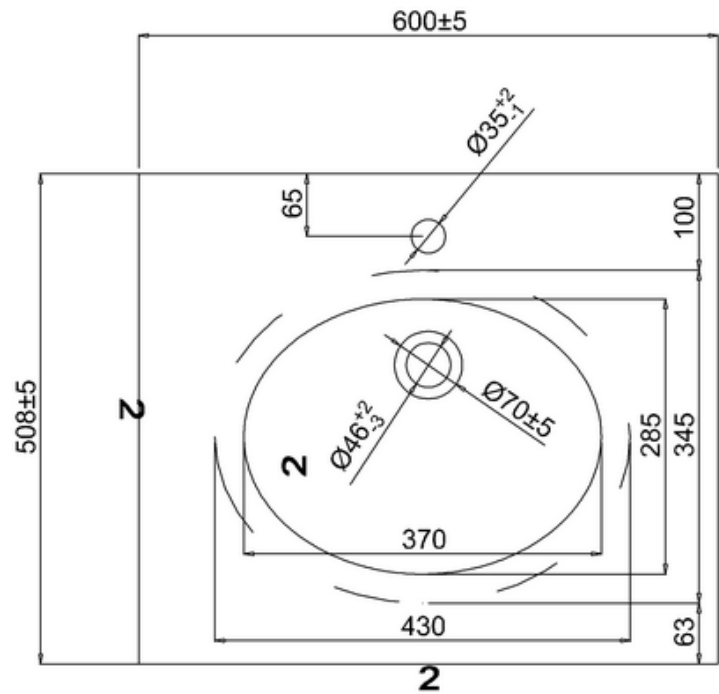

bathstore

20050072600 - SAVOY OLD ENGLISH WHITE 600 BASIN UNIT SINGLE DOOR - NO TOP W600 H855 D508

Note:

The length, width, height dimension tolerance is

: ± 5

The shelf dimension tolerance is: ± 2

bathstore

41800070430 - Savoy Single Black Granite 1TH Granite Top & U/C Ceramic Basin W600

- Remark:
- 1: Flatness of installation surface: 0~2mm
 - 2: Flatness of whole surface: 0~5mm
 - 3: Flatness of main surface: 0~5mm
 - 4: Flatness of side surface: 0~4mm
 - 5: Distance from tap hole to edge of bowel: Max.80mm
 - 6: Dim from basin back to center tap hole: Min.55mm
 - 7: Distance between tap hole to drain hole: Max.170mm
 - 8: Depth from tap platform to drain hole: Max.250mm

20003000018 - Flip Top Basin Waste (slotted)

Note:

For each part of the accessory, the dimension tolerance should be followed the list below.

0 - 100	101 - 200	201 - 400	≥ 401
± 1	± 2	± 3	± 5

For the finished assembly, the dimension tolerance should be followed the list below.

0 - 300	≥ 301
± 2	± 5