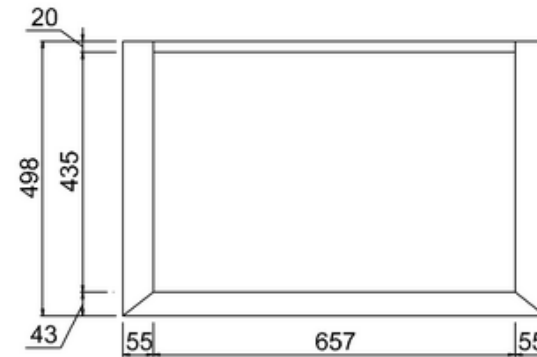

bathstore

20050073210 - SAVOY CHARCOAL GREY DOUBLE DOOR BASIN UNIT W787 H855 D508 (NO TOP)

Note:

The length, width, height dimension tolerance is

: ± 5

The shelf dimension tolerance is: ± 2

bathstore

41800070410 - Savoy Double Black 1TH Marble Top & U/C Ceramic Basin W787

Remark:

- 1: Flatness of installation surface: 0~2mm
- 2: Flatness of whole surface: 0~5mm
- 3: Flatness of main surface: 0~5mm
- 4: Flatness of side surface: 0~4mm
- 5: Distance from tap hole to edge of bowel: Max.80mm
- 6: Dim from basin back to center tap hole: Min.55mm
- 7: Distance between tap hole to drain hole: Max.170mm
- 8: Depth from tap platform to drain hole: Max.250mm

20003000018 - Flip Top Basin Waste (slotted)

Note:

For each part of the accessory, the dimension tolerance should be followed the list below.

0 - 100	101 - 200	201 - 400	≥ 401
± 1	± 2	± 3	± 5

For the finished assembly, the dimension tolerance should be followed the list below.