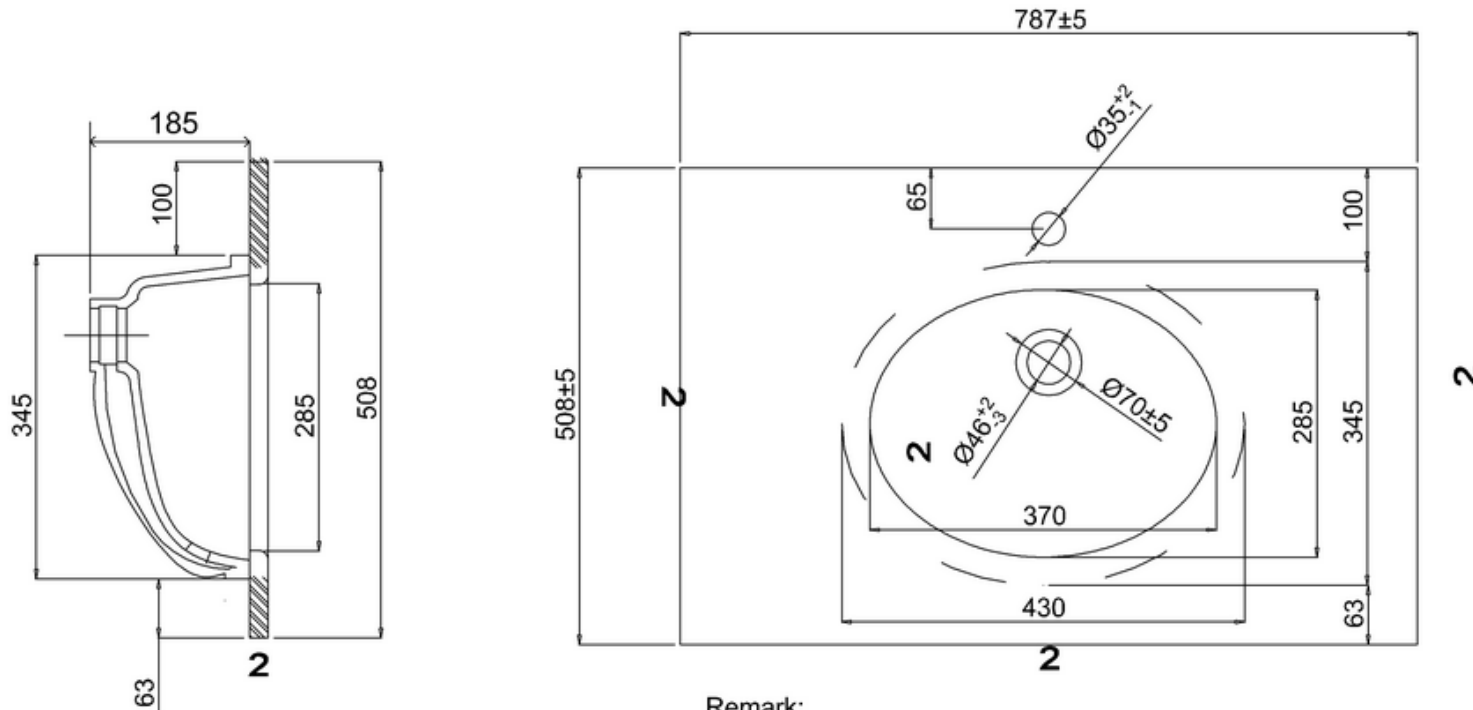

bathstore

20050073210 - SAVOY CHARCOAL GREY DOUBLE DOOR BASIN UNIT W787 H855 D508 (NO TOP)

Note:

The length, width, height dimension tolerance is

: ± 5

The shelf dimension tolerance is: ± 2

bathstore

41800070410 - Savoy Double Black 1TH Marble Top & U/C Ceramic Basin W787

Remark:

- 1: Flatness of installation surface: 0~2mm
- 2: Flatness of whole surface: 0~5mm
- 3: Flatness of main surface: 0~5mm
- 4: Flatness of side surface: 0~4mm
- 5: Distance from tap hole to edge of bowel: Max.80mm
- 6: Dim from basin back to center tap hole: Min.55mm
- 7: Distance between tap hole to drain hole: Max.170mm
- 8: Depth from tap platform to drain hole: Max.250mm

20003000018 - Flip Top Basin Waste (slotted)

Note:

For each part of the accessory, the dimension tolerance should be followed the list below.

0 - 100	101 - 200	201 - 400	≥ 401
± 1	± 2	± 3	± 5

For the finished assembly, the dimension tolerance should be followed the list below.

0 - 300	≥ 301
± 2	± 5