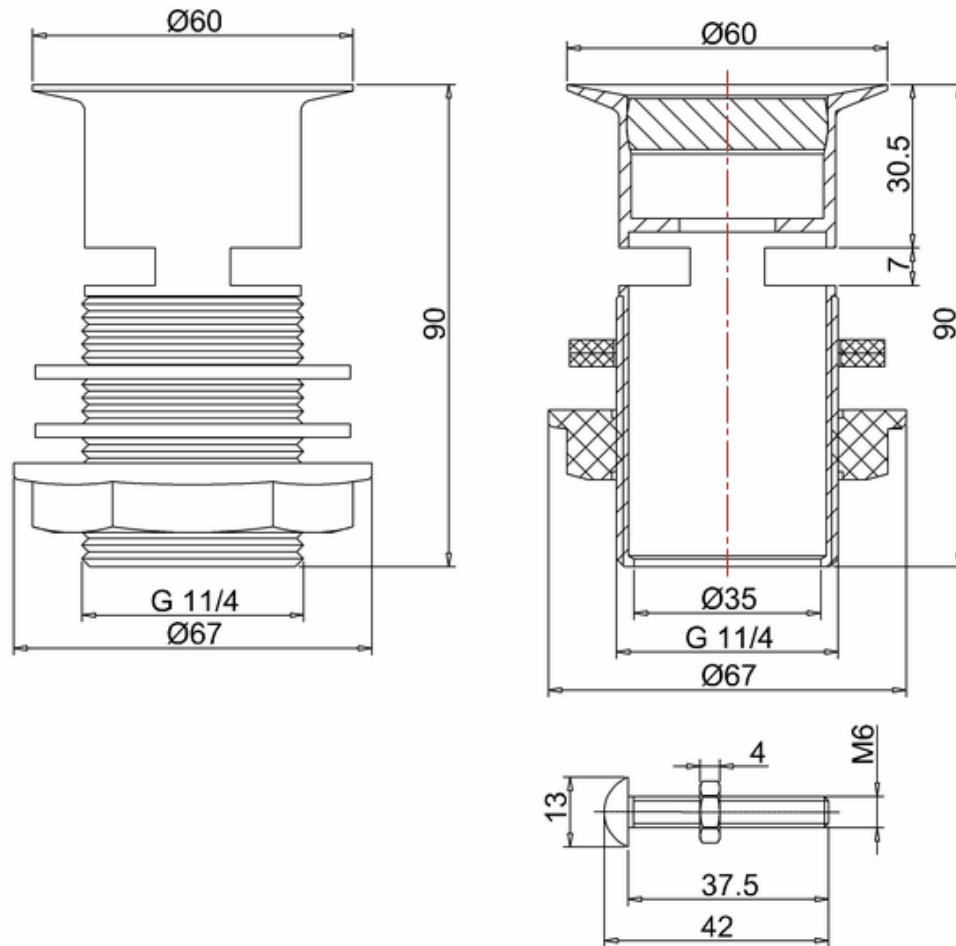

bathstore

20050073210 - SAVOY CHARCOAL GREY DOUBLE DOOR BASIN UNIT W787 H855 D508 (NO TOP)

Note:

The length, width, height dimension tolerance is

: ± 5

The shelf dimension tolerance is: ± 2

bathstore

41800070410 - Savoy Double Black 1TH Marble Top & U/C Ceramic Basin W787

Remark:

- 1: Flatness of installation surface: 0~2mm
- 2: Flatness of whole surface: 0~5mm
- 3: Flatness of main surface: 0~5mm
- 4: Flatness of side surface: 0~4mm
- 5: Distance from tap hole to edge of bowel: Max.80mm
- 6: Dim from basin back to center tap hole: Min.55mm
- 7: Distance between tap hole to drain hole: Max.170mm
- 8: Depth from tap platform to drain hole: Max.250mm

20003000018 - Flip Top Basin Waste (slotted)

Note:

For each part of the accessory, the dimension tolerance should be followed the list below.

0 - 100	101 - 200	201 - 400	≥ 401
± 1	± 2	± 3	± 5

For the finished assembly, the dimension tolerance should be followed the list below.

0 - 300	≥ 301
± 2	± 5