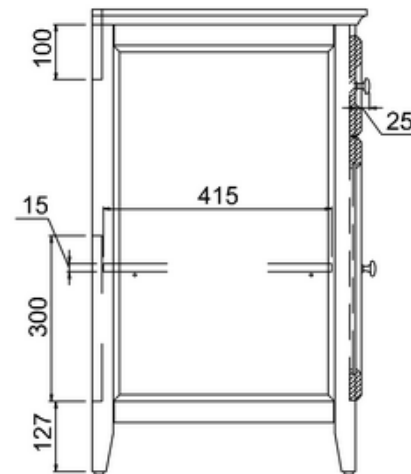

bathstore

20050073210 - SAVOY CHARCOAL GREY DOUBLE DOOR BASIN UNIT W787 H855 D508 (NO TOP)

Note:

The length, width, height dimension tolerance is

: ± 5

The shelf dimension tolerance is: ± 2

bathstore

41800070410 - Savoy Double Black 1TH Marble Top & U/C Ceramic Basin W787

Remark:

- 1: Flatness of installation surface: 0~2mm
- 2: Flatness of whole surface: 0~5mm
- 3: Flatness of main surface: 0~5mm
- 4: Flatness of side surface: 0~4mm
- 5: Distance from tap hole to edge of bowel: Max.80mm
- 6: Dim from basin back to center tap hole: Min.55mm
- 7: Distance between tap hole to drain hole: Max.170mm
- 8: Depth from tap platform to drain hole: Max.250mm

20003000018 - Flip Top Basin Waste (slotted)

Note:

For each part of the accessory, the dimension tolerance should be followed the list below.

0 - 100	101 - 200	201 - 400	≥ 401
± 1	± 2	± 3	± 5

For the finished assembly, the dimension tolerance should be followed the list below.