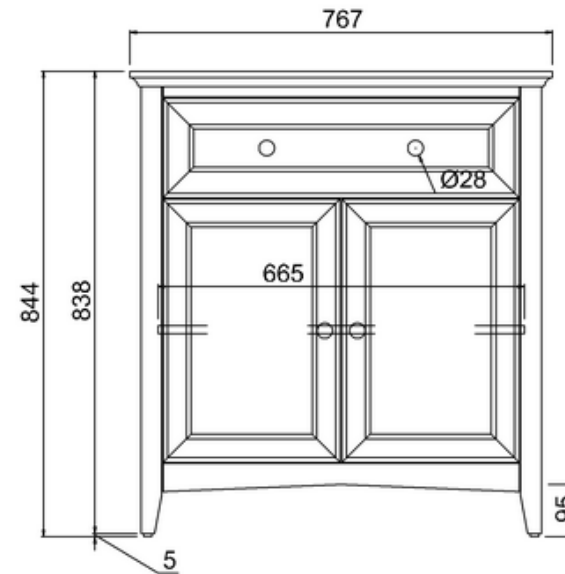

bathstore

20050073210 - SAVOY CHARCOAL GREY DOUBLE DOOR BASIN UNIT W787 H855 D508 (NO TOP)

Note:

The length, width, height dimension tolerance is

: ± 5

The shelf dimension tolerance is: ± 2

bathstore

41800070410 - Savoy Double Black 1TH Marble Top & U/C Ceramic Basin W787

Remark:

- 1: Flatness of installation surface: 0~2mm
- 2: Flatness of whole surface: 0~5mm
- 3: Flatness of main surface: 0~5mm
- 4: Flatness of side surface: 0~4mm
- 5: Distance from tap hole to edge of bowel: Max.80mm
- 6: Dim from basin back to center tap hole: Min.55mm
- 7: Distance between tap hole to drain hole: Max.170mm
- 8: Depth from tap platform to drain hole: Max.250mm

20003000018 - Flip Top Basin Waste (slotted)

Note:

For each part of the accessory, the dimension tolerance should be followed the list below.

0 - 100	101 - 200	201 - 400	≥ 401
± 1	± 2	± 3	± 5

For the finished assembly, the dimension tolerance should be followed the list below.