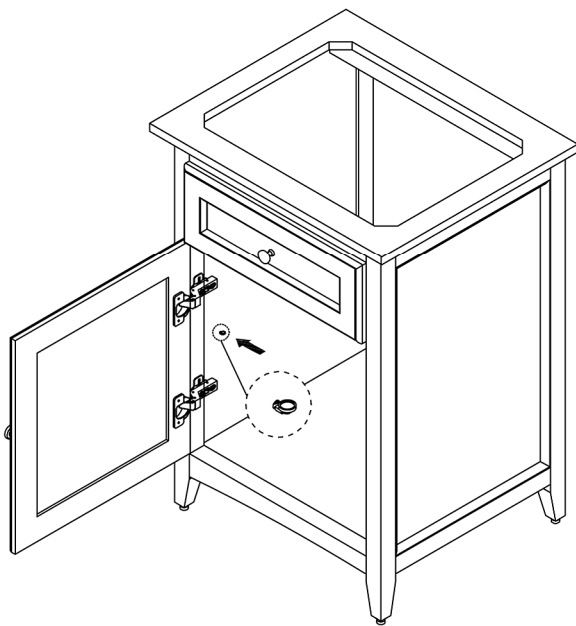

## Savoy shelf for double and single door basin units

Care and Maintenance : Please leave with the householder

This furniture is made of wood, and has a water resistant finish. It should not be left wet, and the quality of the finish is best maintained if it is wiped with a dry cloth after use. It should only be cleaned using a soft damp cloth followed by a dry cloth. Do not use bleach or any abrasive cleaner.

PARTS SUPPLIED:

4x

1x

1.

2.

1.

2.