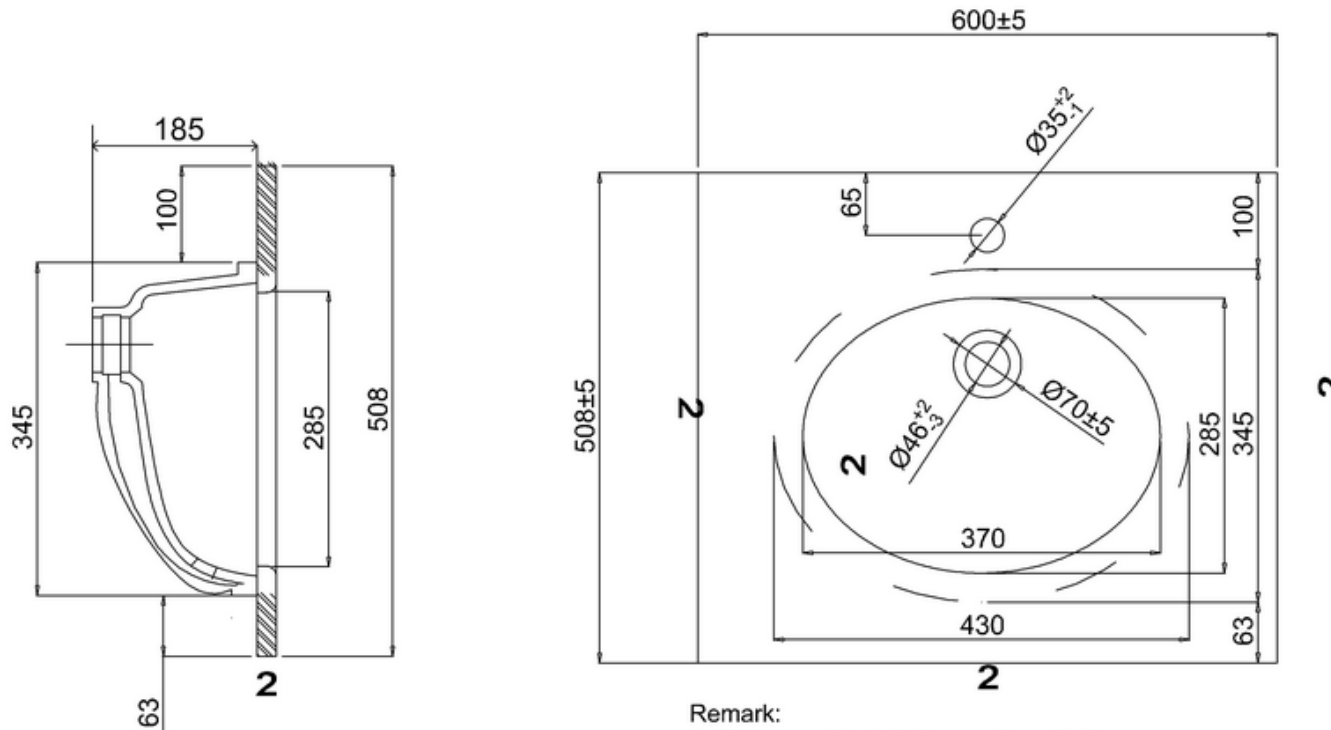

bathstore

41800070420 - Savoy Single CARRARA 1TH Marble Top & U/C Ceramic Basin W600

Remark:

- 1: Flatness of installation surface: 0~2mm
- 2: Flatness of whole surface: 0~5mm
- 3: Flatness of main surface: 0~5mm
- 4: Flatness of side surface: 0~4mm
- 5: Distance from tap hole to edge of bowel: Max.80mm
- 6: Dim from basin back to center tap hole: Min.55mm
- 7: Distance between tap hole to drain hole: Max.170mm
- 8: Depth from tap platform to drain hole: Max.250mm