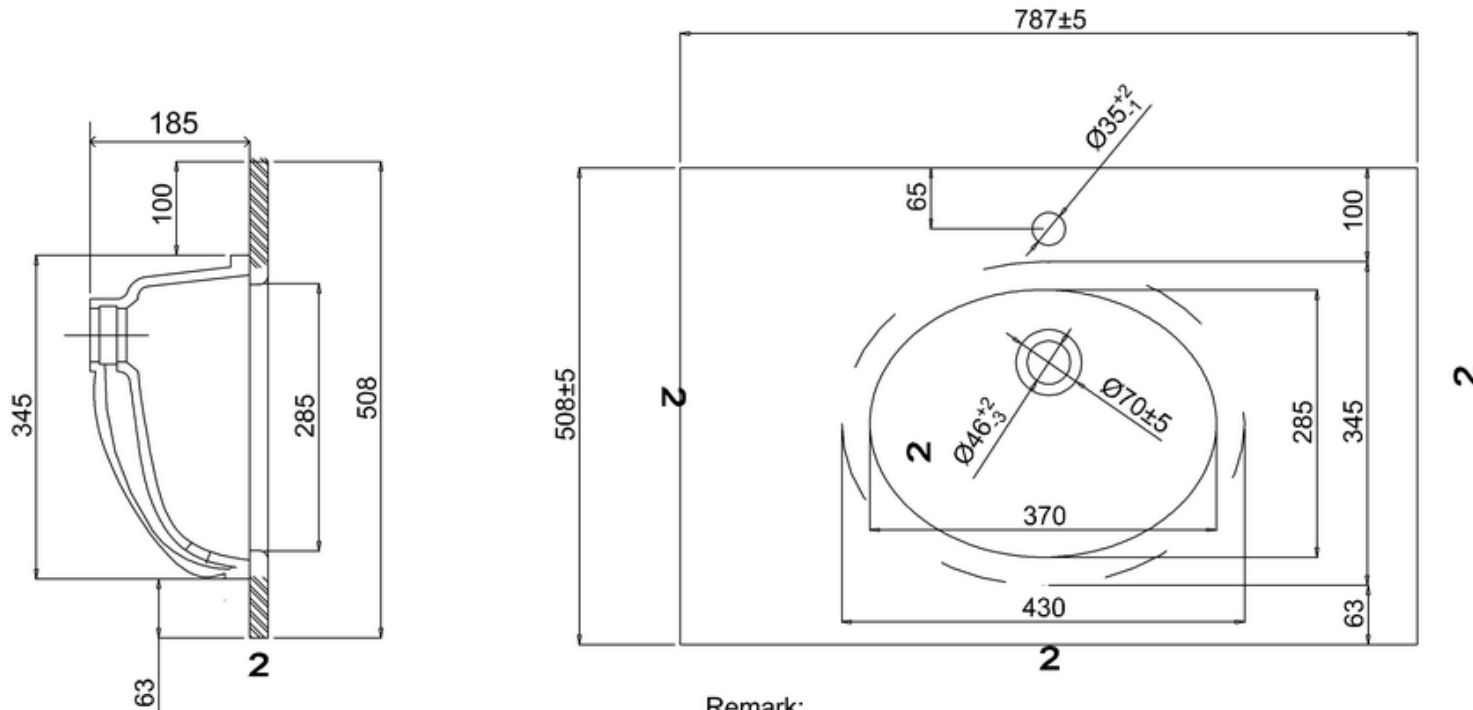

bathstore

41800070410 - Savoy Double Black 1TH Marble Top & U/C Ceramic Basin W787

Remark:

- 1: Flatness of installation surface: 0~2mm
- 2: Flatness of whole surface: 0~5mm
- 3: Flatness of main surface: 0~5mm
- 4: Flatness of side surface: 0~4mm
- 5: Distance from tap hole to edge of bowel: Max.80mm
- 6: Dim from basin back to center tap hole: Min.55mm
- 7: Distance between tap hole to drain hole: Max.170mm
- 8: Depth from tap platform to drain hole: Max.250mm