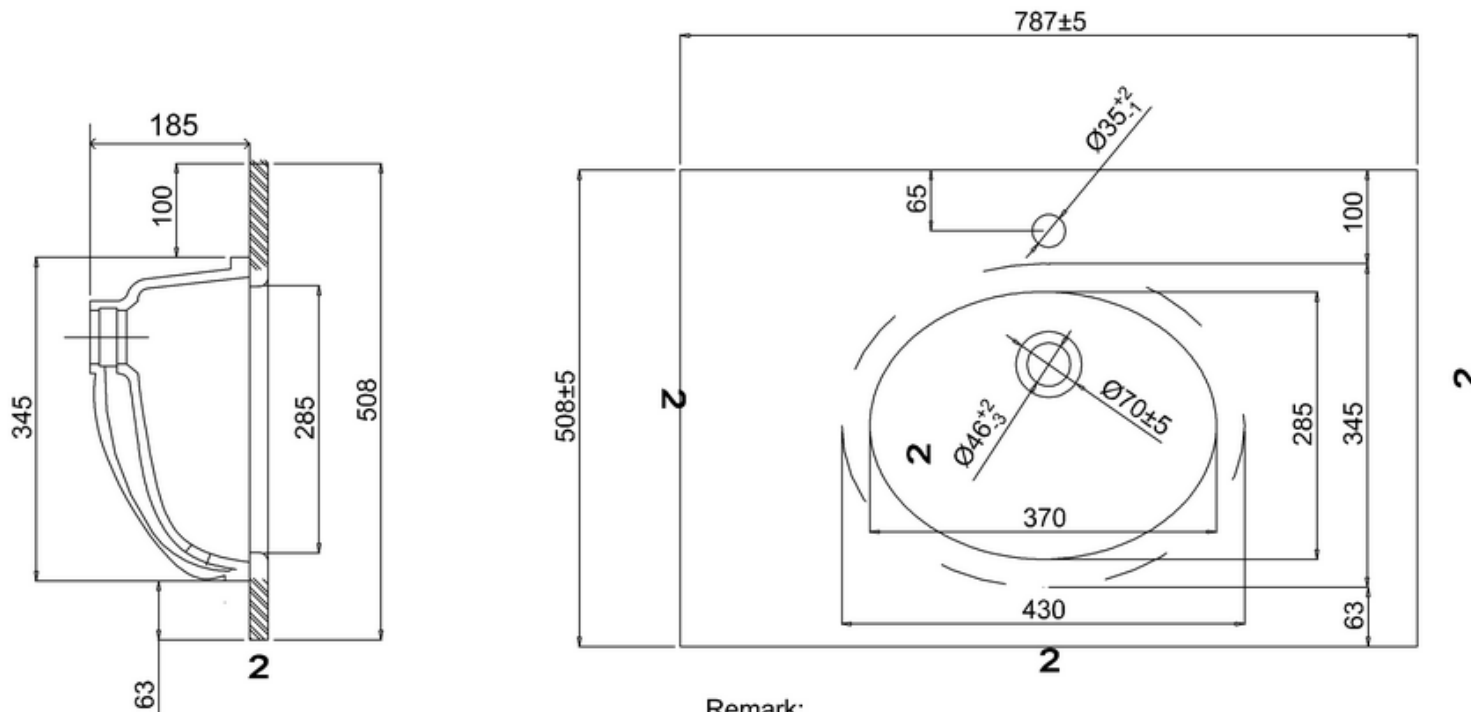

bathstore

41800070400 - Savoy Double Carrara 1TH Marble Top & U/C Ceramic Basin W787

Remark:

- 1: Flatness of installation surface: 0~2mm
- 2: Flatness of whole surface: 0~5mm
- 3: Flatness of main surface: 0~5mm
- 4: Flatness of side surface: 0~4mm
- 5: Distance from tap hole to edge of bowl: Max.80mm
- 6: Dim from basin back to center tap hole: Min.55mm
- 7: Distance between tap hole to drain hole: Max.170mm
- 8: Depth from tap platform to drain hole: Max.250mm