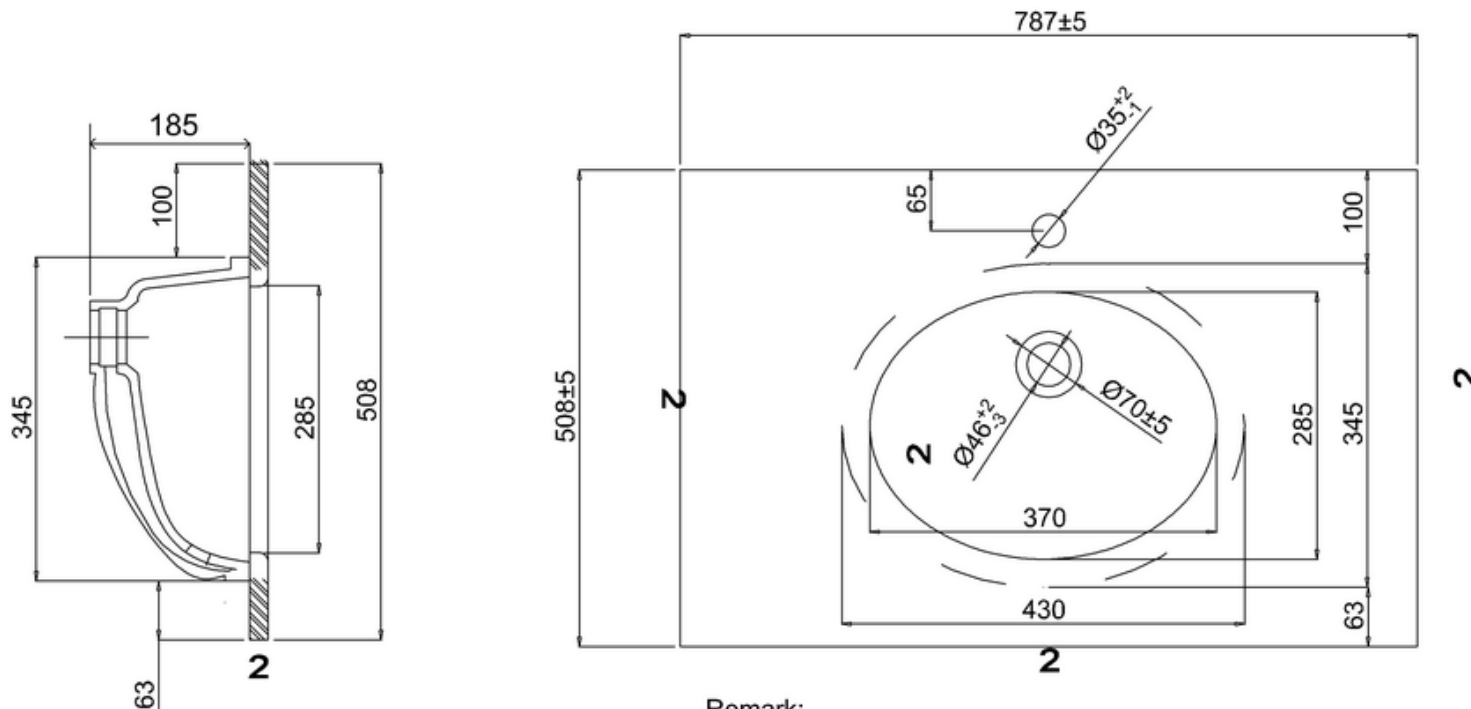

## 41800070400 - Savoy Double Carrara 1TH Marble Top & U/C Ceramic Basin W787

**Remark:**

- 1: Flatness of installation surface: 0~2mm
- 2: Flatness of whole surface: 0~5mm
- 3: Flatness of main surface: 0~5mm
- 4: Flatness of side surface: 0~4mm
- 5: Distance from tap hole to edge of bowel: Max.80mm
- 6: Dim from basin back to center tap hole: Min.55mm
- 7: Distance between tap hole to drain hole: Max.170mm
- 8: Depth from tap platform to drain hole: Max.250mm