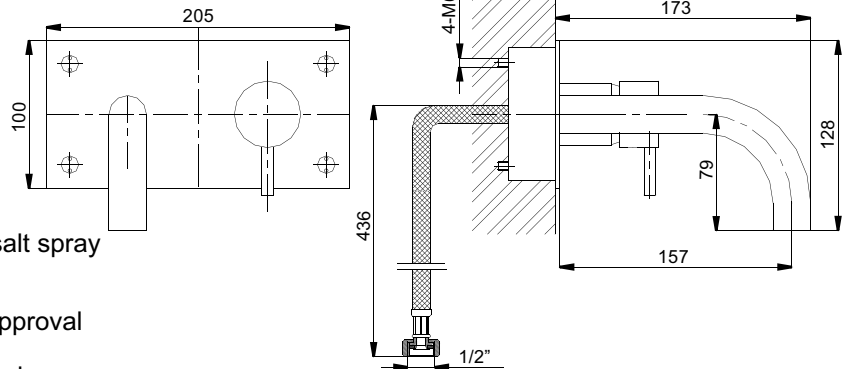

## Metro Wall Mounted Bath Set with 16cm Spout Chrome

### Product specification

<b>Product Code:</b>	20004010110
<b>Finish:</b>	Chrome plated
<b>Product Type:</b>	Modern
<b>Construction:</b>	Bodies of the tap are solid brass castings, and the handles are Brass; Solid brass casting produced from grade A brass
<b>Valve Type:</b>	35mm single lever ceramic disc cartridge
<b>Supply:</b>	Suitable for all plumbing systems
<b>Inlet Connections:</b>	1/2" BSP female loose nut, threaded flexible tails
<b>Water Pressure:</b>	Ranges from a minimum pressure of 3 to a maximum of 5 bar
<b>Net Weight:</b>	1.70 KG

### Product specification

- Supplied with metal heads
- Chrome plating conforms to EN817 and EN200 – salt spray test to a level 10 grade
- The flexible tails: 1/2" (length:470mm) with WRC approval
- The mixer is fitted with a flow straightener for use in low pressure installations. An extra aerator for high pressure is included in the box
- The minimum wall cavity is 85mm