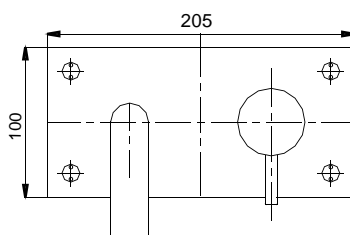

## Metro Wall Mounted Basin Set with 21 cm Spout Chrome

### Product specification

Product Code:	20004010120
Finish:	Chrome plated
Product Type:	Modern
Construction:	Bodies of the tap are solid brass castings, and the handles are Brass; Solid brass casting produced from grade A brass
Valve Type:	35mm single lever ceramic disc cartridge
Supply:	Suitable for all plumbing systems
Inlet Connections:	1/2" BSP female loose nut, threaded flexible tails
Water Pressure:	Ranges from a minimum pressure of 0.2 to a maximum of 5.0 bar
Net Weight:	1.50 KG

### Product specification

- Supplied with metal heads
- Chrome plating conforms to EN817 and EN200 – salt spray test to a level 10 grade
- The flexible tails: 1/2" (length:470mm) with WRC approval
- The mixer is fitted with a flow straightener for use in low pressure installations. An extra aerator for high pressure is included in the box
- No waste supplied with this item
- The minimum wall cavity is 85mm