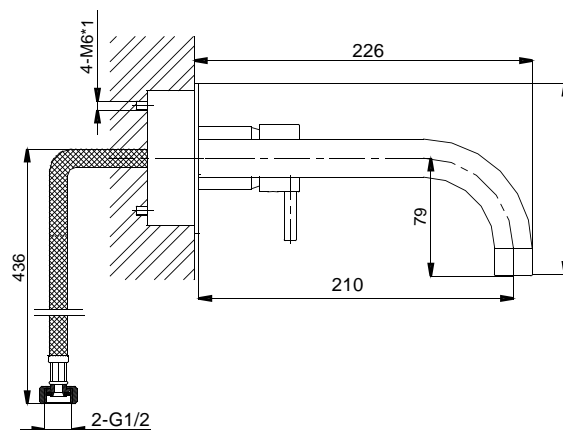

## Metro Wall Mounted Basin Set with 21 cm Spout Chrome

### Product specification

Product Code:	20004010120
Finish:	Chrome plated
Product Type:	Modern
Construction:	Bodies of the tap are solid brass castings, and the handles are Brass; Solid brass casting produced from grade A brass
Valve Type:	35mm single lever ceramic disc cartridge
Supply:	Suitable for all plumbing systems
Inlet Connections:	1/2" BSP female loose nut, threaded flexible tails
Water Pressure:	Ranges from a minimum pressure of 0.2 to a maximum of 5.0 bar
Net Weight:	1.50 KG

### Product specification

- Supplied with metal heads
- Chrome plating conforms to EN817 and EN200 – salt spray test to a level 10 grade
- The flexible tails: 1/2" (length:470mm) with WRC approval
- The mixer is fitted with a flow straightener for use in low pressure installations. An extra aerator for high pressure is included in the box
- No waste supplied with this item
- The minimum wall cavity is 85mm

### Flow Rates(litres per minute)

System Pressure	0.2 bar	0.3 bar	0.4 bar	0.5 bar	1 bar	2 bar	3 bar	4 bar	5 bar
20004010120	5.5	7	8.2	8.5	8.7	12.7	16	18	20.9

WaterSave : If the WaterSave aerator fitting is used the maximum flow rate the tap will deliver is 5 litres per minute