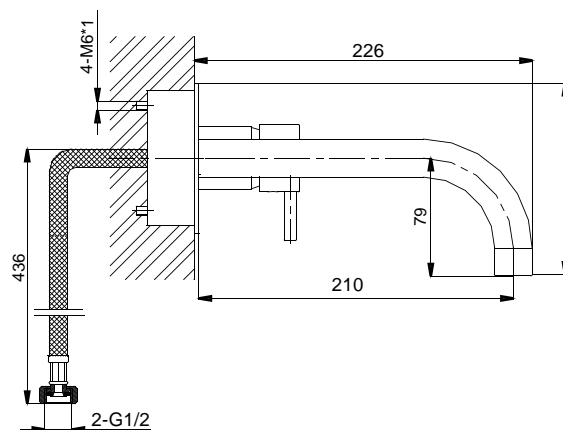

TECHNICAL DATASHEET

Metro Wall Mounted Basin Set with 21 cm Spout Chrome

Product specification

| | |
|--------------------|--|
| Product Code: | 20004010120 |
| Finish: | Chrome plated |
| Product Type: | Modern |
| Construction: | Bodies of the tap are solid brass castings, and the handles are Brass; Solid brass casting produced from grade A brass |
| Valve Type: | 35mm single lever ceramic disc cartridge |
| Supply: | Suitable for all plumbing systems |
| Inlet Connections: | 1/2" BSP female loose nut, threaded flexible tails |
| Water Pressure: | Ranges from a minimum pressure of 0.2 to a maximum of 5.0 bar |
| Net Weight: | 1.50 KG |

Product specification

- Supplied with metal heads
- Chrome plating conforms to EN817 and EN200 – salt spray test to a level 10 grade
- The flexible tails: 1/2" (length:470mm) with WRC approval
- The mixer is fitted with a flow straightener for use in low pressure installations. An extra aerator for high pressure is included in the box
- No waste supplied with this item
- The minimum wall cavity is 85mm

WaterSave : If the WaterSave aerator fitting is used the maximum flow rate the tap will deliver is 5 litres per minute

For any further information please contact
Bathstore on: 0845 873 8843

Or visit our web-site at www.bathstore.com