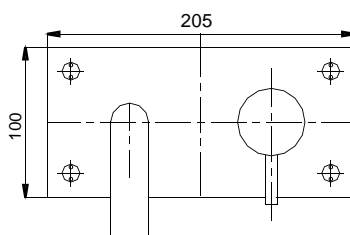

TECHNICAL DATASHEET

Metro Wall Mounted Basin Set with 21 cm Spout Chrome

Product specification

| | |
|--------------------|--|
| Product Code: | 20004010120 |
| Finish: | Chrome plated |
| Product Type: | Modern |
| Construction: | Bodies of the tap are solid brass castings, and the handles are Brass; Solid brass casting produced from grade A brass |
| Valve Type: | 35mm single lever ceramic disc cartridge |
| Supply: | Suitable for all plumbing systems |
| Inlet Connections: | 1/2" BSP female loose nut, threaded flexible tails |
| Water Pressure: | Ranges from a minimum pressure of 0.2 to a maximum of 5.0 bar |
| Net Weight: | 1.50 KG |

Product specification

- Supplied with metal heads
- Chrome plating conforms to EN817 and EN200 – salt spray test to a level 10 grade
- The flexible tails: 1/2" (length:470mm) with WRC approval
- The mixer is fitted with a flow straightener for use in low pressure installations. An extra aerator for high pressure is included in the box
- No waste supplied with this item
- The minimum wall cavity is 85mm

WaterSave : If the WaterSave aerator fitting is used the maximum flow rate the tap will deliver is 5 litres per minute

For any further information please contact
Bathstore on: 0845 873 8843

Or visit our web-site at www.bathstore.com