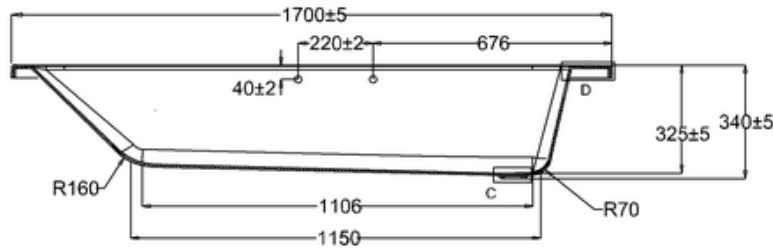

bathstore

41405003090 - 1700 POOL COMFORT BATH NTH WHT L1700 W700 H345 EXC FEET BSM1770

D
SCALE 1:2

C
SCALE 1:2

PERSPECTIVE
SCALE 1:30