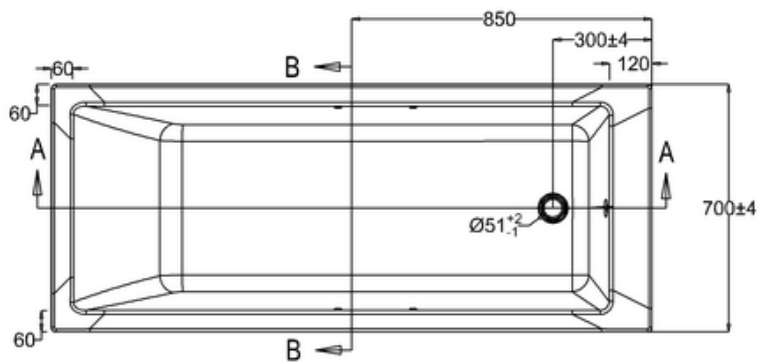

bathstore

41405003090 - 1700 POOL COMFORT BATH NTH WHT L1700 W700 H345 EXC FEET BSM1770

D
SCALE 1:2

C
SCALE 1:2

PERSPECTIVE
SCALE 1:30