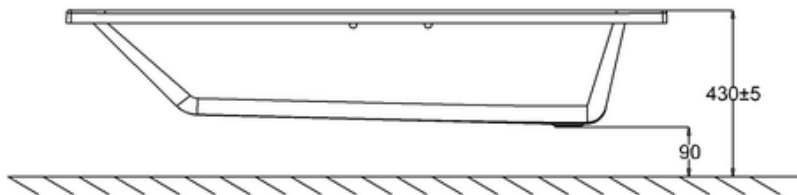

bathstore

41405003090 - 1700 POOL COMFORT BATH NTH WHT L1700 W700 H345 EXC FEET BSM1770

D
SCALE 1:2

C
SCALE 1:2

PERSPECTIVE
SCALE 1:30