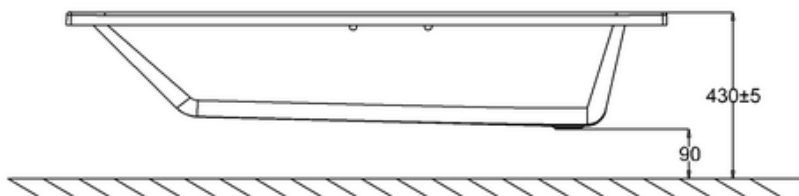

bathstore

41405003090 - 1700 POOL COMFORT BATH NTH WHT L1700 W700 H345 EXC FEET BSM1770

D
SCALE 1:2

C
SCALE 1:2

PERSPECTIVE
SCALE 1:30