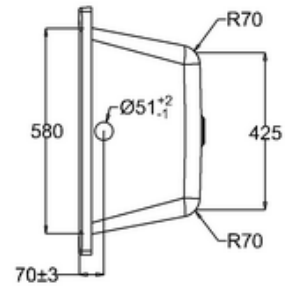

bathstore

41405003090 - 1700 POOL COMFORT BATH NTH WHT L1700 W700 H345 EXC FEET BSM1770

D
SCALE 1:2

C
SCALE 1:2

PERSPECTIVE
SCALE 1:30