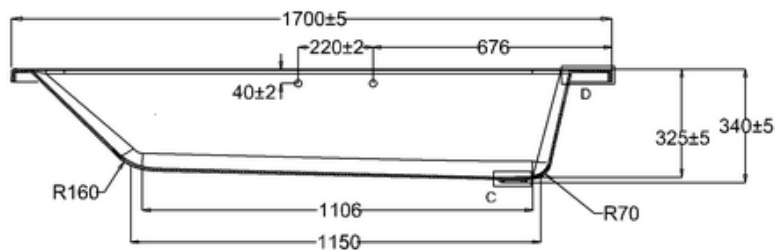

bathstore

41405003090 - 1700 POOL COMFORT BATH NTH WHT L1700 W700 H345 EXC FEET BSM1770

D
SCALE 1:2

C
SCALE 1:2

PERSPECTIVE
SCALE 1:30