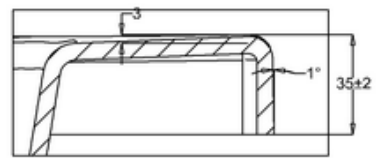

bathstore

41405003090 - 1700 POOL COMFORT BATH NTH WHT L1700 W700 H345 EXC FEET BSM1770

D
SCALE 1:2

C
SCALE 1:2

PERSPECTIVE
SCALE 1:30