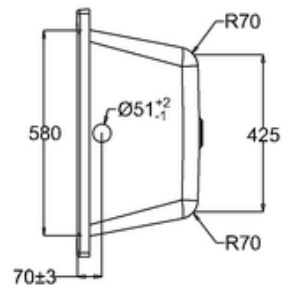

bathstore

41405003090 - 1700 POOL COMFORT BATH NTH WHT L1700 W700 H345 EXC FEET BSM1770

D
SCALE 1:2

C
SCALE 1:2

PERSPECTIVE
SCALE 1:30