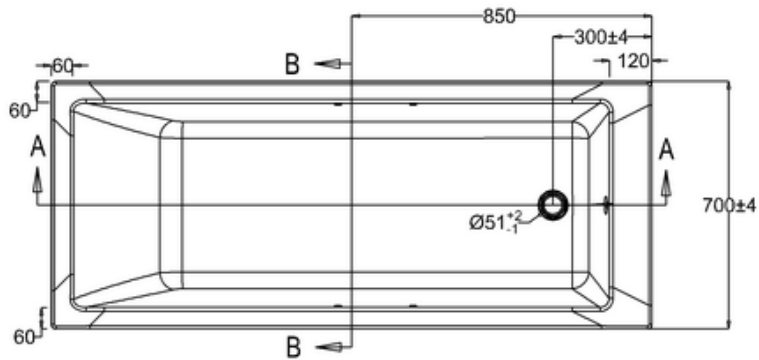

bathstore

41405003090 - 1700 POOL COMFORT BATH NTH WHT L1700 W700 H345 EXC FEET BSM1770

D
SCALE 1:2

C
SCALE 1:2

PERSPECTIVE
SCALE 1:30